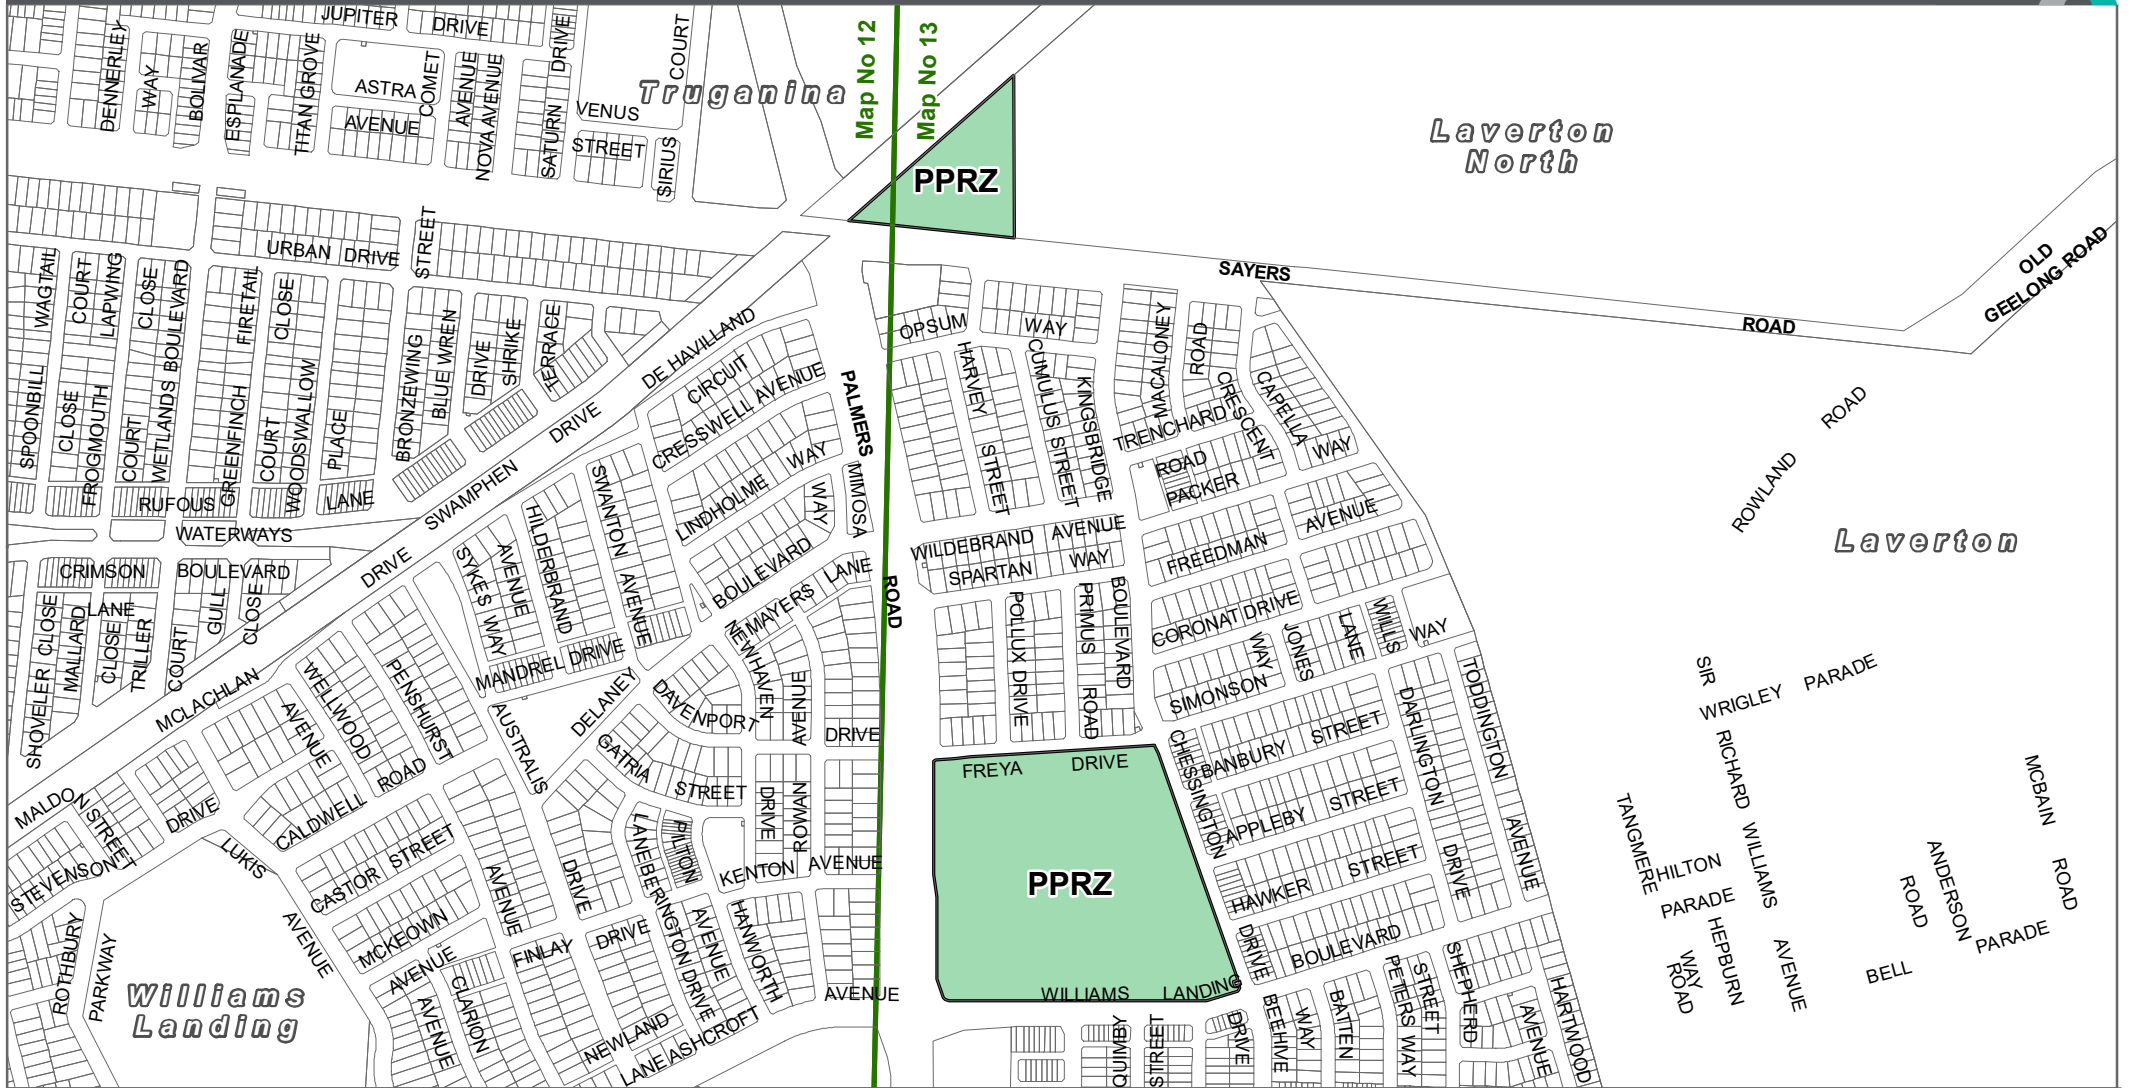

WYNDHAM PLANNING SCHEME - LOCAL PROVISION AMENDMENT C269wynd

LEGEND

- PPRZ - Public Park and Recreation Zone
- Local Government Area

Disclaimer
This publication may be of assistance to you but the State of Victoria and its employees do not guarantee that the publication is without flaw of any kind or is wholly appropriate for your particular purposes and therefore disclaims all liability for any error, loss or other consequence which may arise from you relying on any information in this publication.

© The State of Victoria Department of Transport and Planning 2024

Planning Group
Print Date: 22/02/2024
Amendment Version: 1

Department of Transport and Planning

Part of Planning Scheme Maps 12 & 13