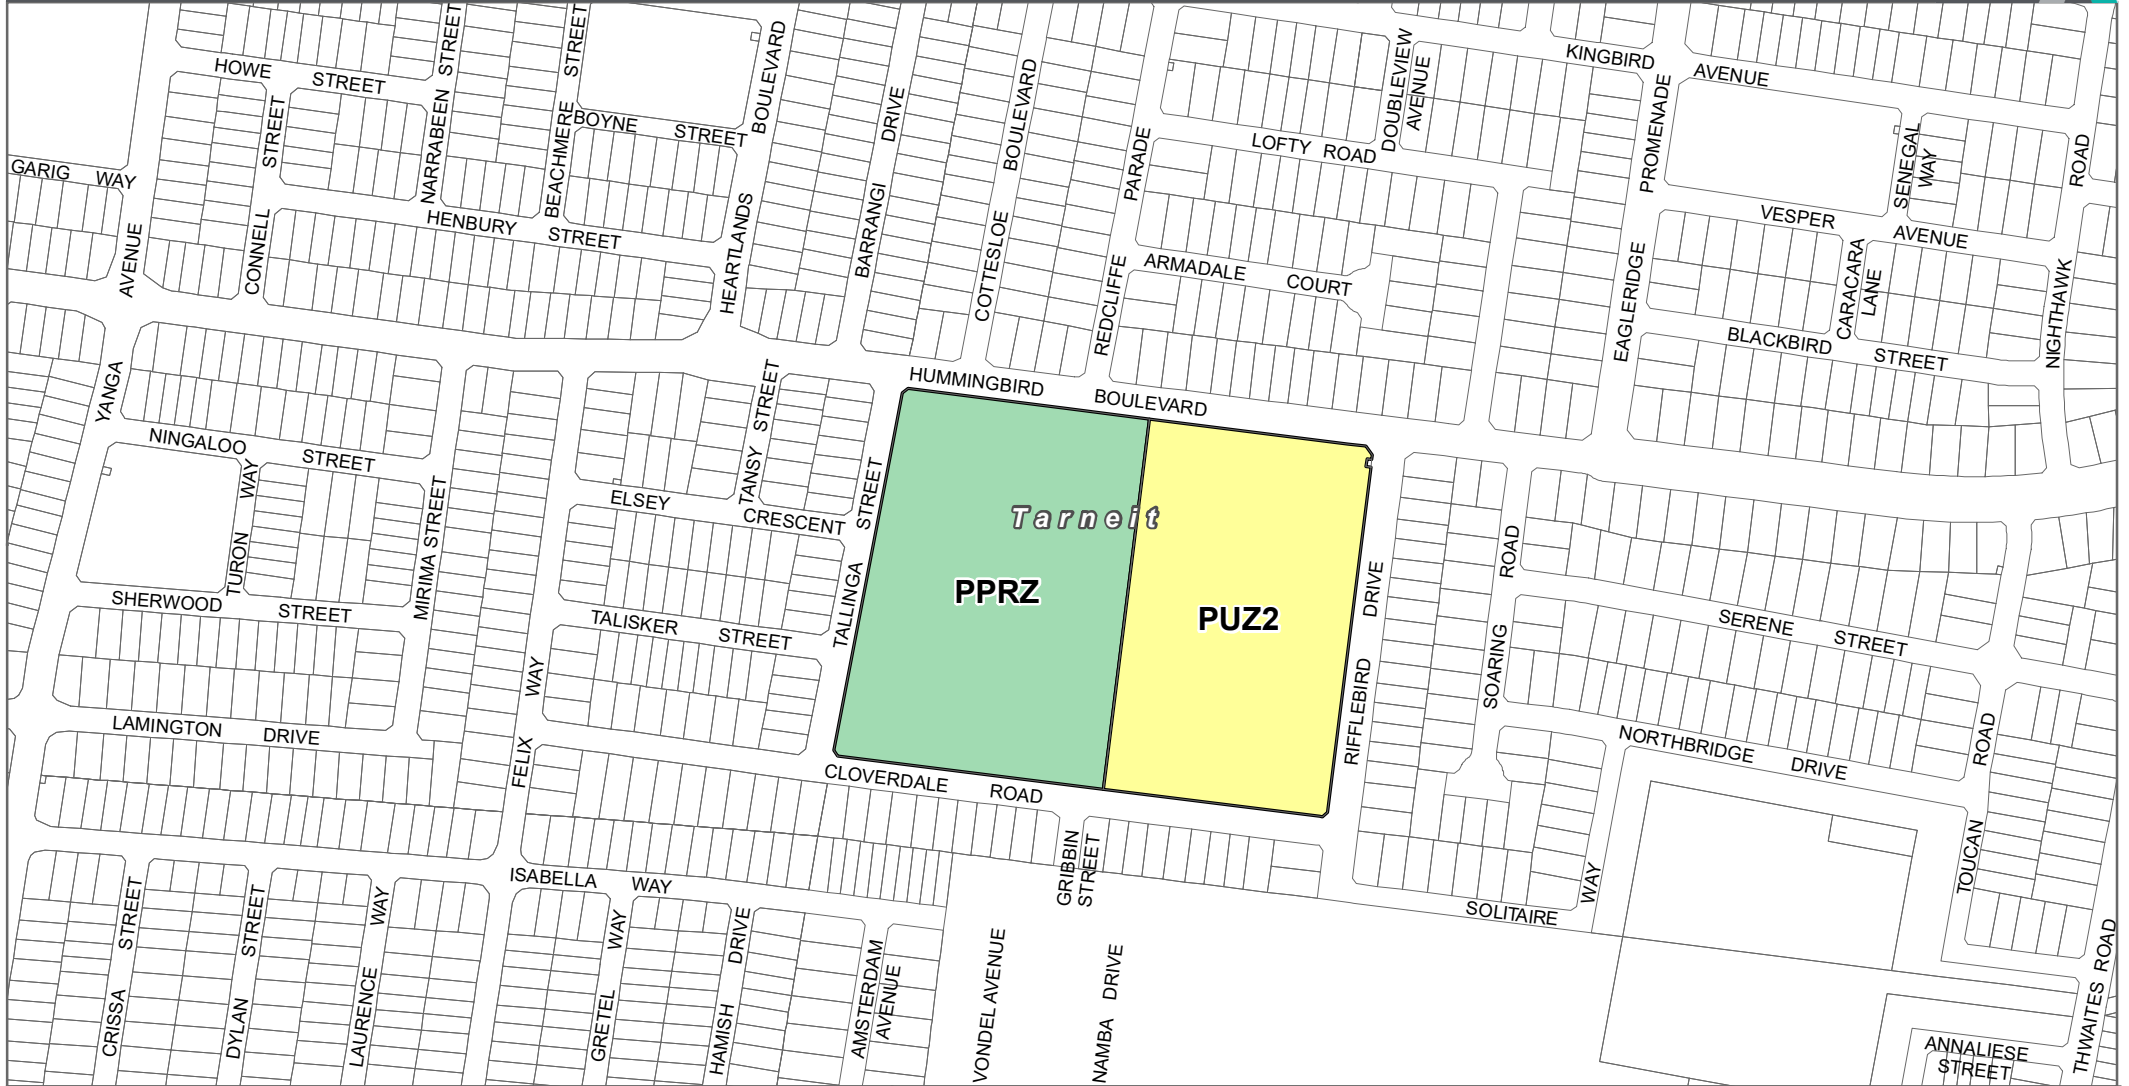

WYNDHAM PLANNING SCHEME - LOCAL PROVISION AMENDMENT C269wynd

LEGEND

- PPRZ - Public Park and Recreation Zone
- PUZ2 - Public Use Zone-Education
- Local Government Area

Disclaimer
This publication may be of assistance to you but the State of Victoria and its employees do not guarantee that the publication is without flaw of any kind or is wholly appropriate for your particular purposes and therefore disclaims all liability for any error, loss or other consequence which may arise from you relying on any information in this publication.

© The State of Victoria Department of Transport and Planning 2024

Planning Group
Print Date: 22/02/2024
Amendment Version: 1

Department of Transport and Planning

Part of Planning Scheme Map 3