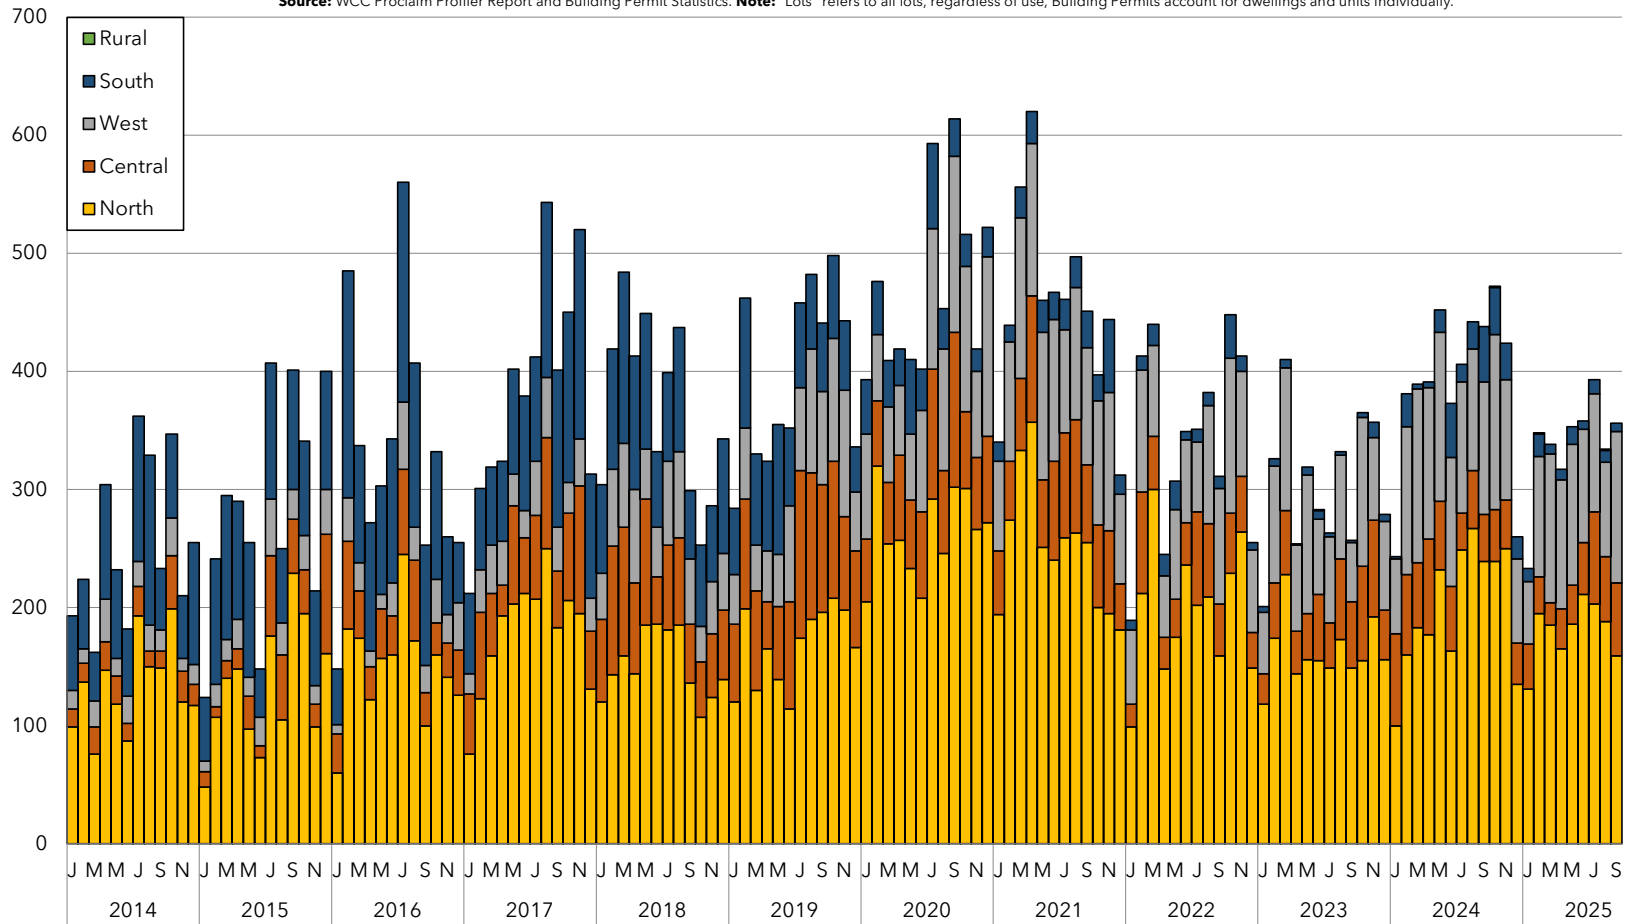

Note: Dwelling permit areas contain the following suburbs:  
 North = Laverton, Mount Cottrell, Tarnet, Truganina & Williams Landing      West = Wyndham Vale, Mambourin & Manor Lakes  
 Central = Hoppers Crossing & Werribee      South = Point Cook & Werribee South      Rural = Little River