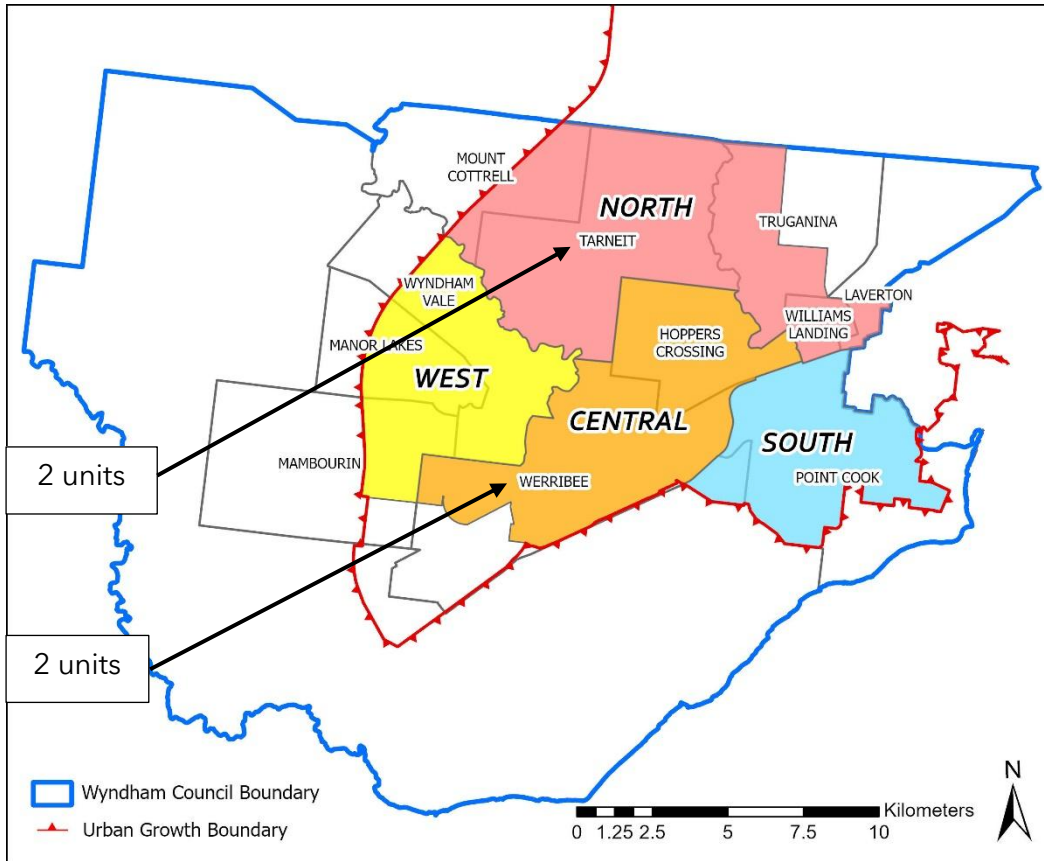

### Comments

The September 2025 distribution of dwellings/units between Wyndham's suburbs is summarised in the table below:

<b>Region</b>	<b>Total percentage</b>	<b>Suburb</b>	<b>Percentage</b>
<b>North</b>	44.6%	<b>Laverton</b>	0%
		<b>Mount Cottrell</b>	1.1%
		<b>Tarneit</b>	40%
		<b>Truganina</b>	3%
		<b>Williams Landing</b>	0.5%
<b>Central</b>	17.5%	<b>Hoppers Crossing</b>	0.5%
		<b>Werribee</b>	17%
<b>West</b>	36%	<b>Manor Lakes</b>	7%
		<b>Mambourin</b>	11%
		<b>Wyndham Vale</b>	18%
<b>South</b>	1.9%	<b>Point Cook</b>	1.9%

The three suburbs with the highest number of dwellings/units in September 2025 are:

1. Tarneit (142)
2. Wyndham Vale (63)
3. Werribee (60)

The North region of Wyndham (Tarneit, Truganina, Williams Landing, Laverton and Mount Cottrell) had the highest number of dwellings/units in September 2025 (159).

Note: Dwelling permit areas contain the following suburbs:  
 North = Laverton, Mount Cottrell, Tarnet, Truganina & Williams Landing      West = Wyndham Vale, Mambourin & Manor Lakes  
 Central = Hoppers Crossing & Werribee      South = Point Cook & Werribee South      Rural = Little River