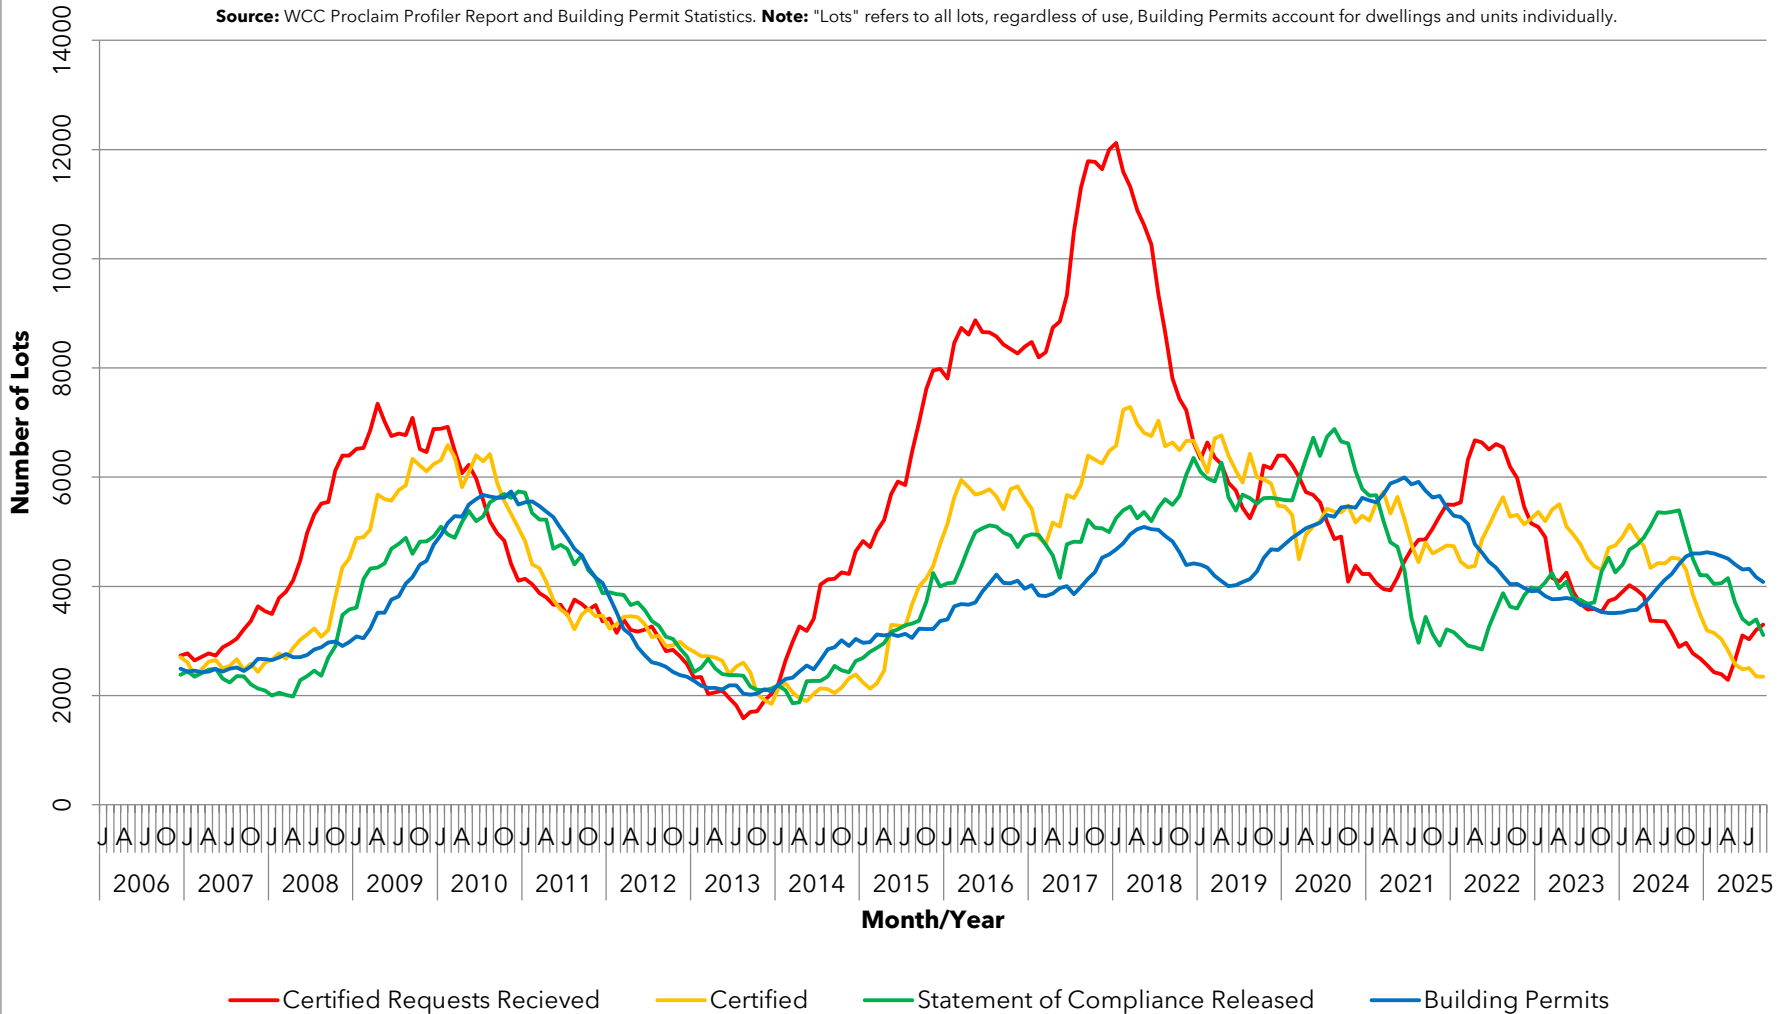

Number of Lots Processed - Wyndham

12 Month Running Totals: December 2006 - September 2025

Source: WCC Proclaim Profiler Report and Building Permit Statistics. **Note:** "Lots" refers to all lots, regardless of use, Building Permits account for dwellings and units individually.