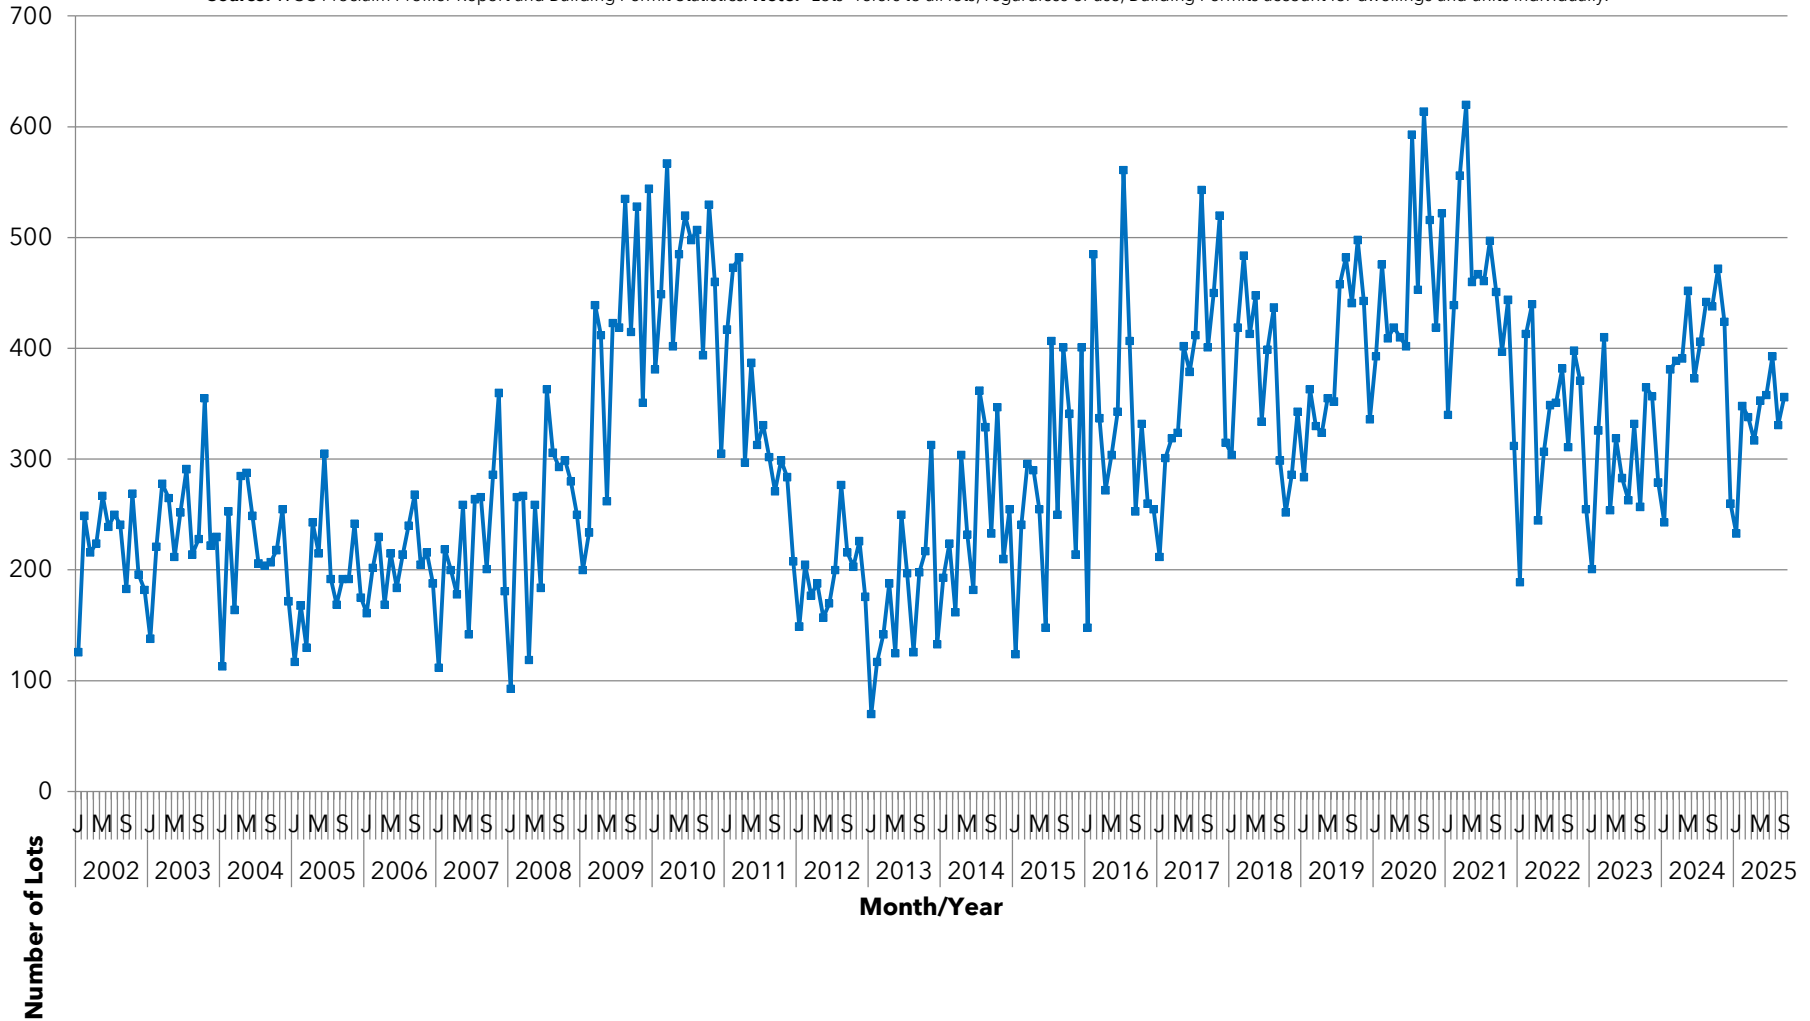

Number of Approved Dwelling/Units - Wyndham

1 Month Running Totals: January 2002 - September 2025

Source: WCC Proclaim Profiler Report and Building Permit Statistics. Note: "Lots" refers to all lots, regardless of use, Building Permits account for dwellings and units individually.