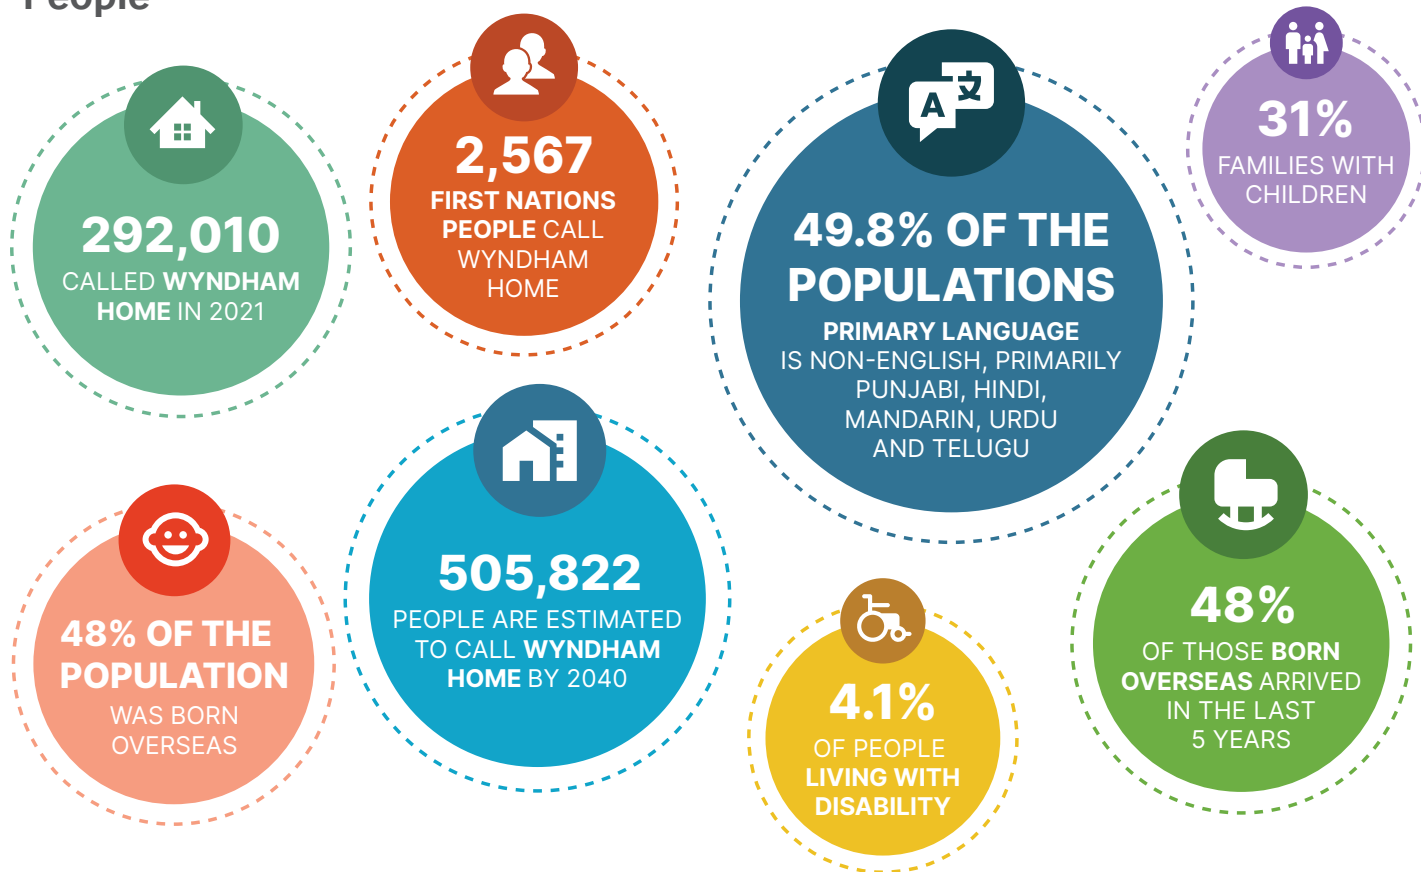

## Anticipated Future Early Years' Services

Please Note: The following are subject to change.

2026+

 SERVICE NAME	 SUBURB
Manor Lakes Community Centre - Southern Hub	Manor Lakes
Jamieson Way Redevelopment	Point Cook
Point Cook Southwest	Point Cook
Riverdale Children's Centre	Tarneit
Riverdale Community Centre & Library	Tarneit
Tarneit North Community Centre & Library	Tarneit
Tarneit North Multi-Purpose Community Centre	Tarneit
Truganina Children's Centre	Truganina
Truganina Community Centre	Truganina
Bayview Children's Centre	Werribee
Riverwalk Community Centre	Werribee
Wattle Village Multi-Purpose Community Centre	Werribee
Ballan Road Children's Centre	Wyndham Vale
Black Forest Road North Children's Centre	Wyndham Vale
Black Forest Road North Community Centre & Library	Wyndham Vale
Westbrook Children's Centre	Wyndham Vale
Westbrook Community Centre	Wyndham Vale

## Wyndham Population

### People