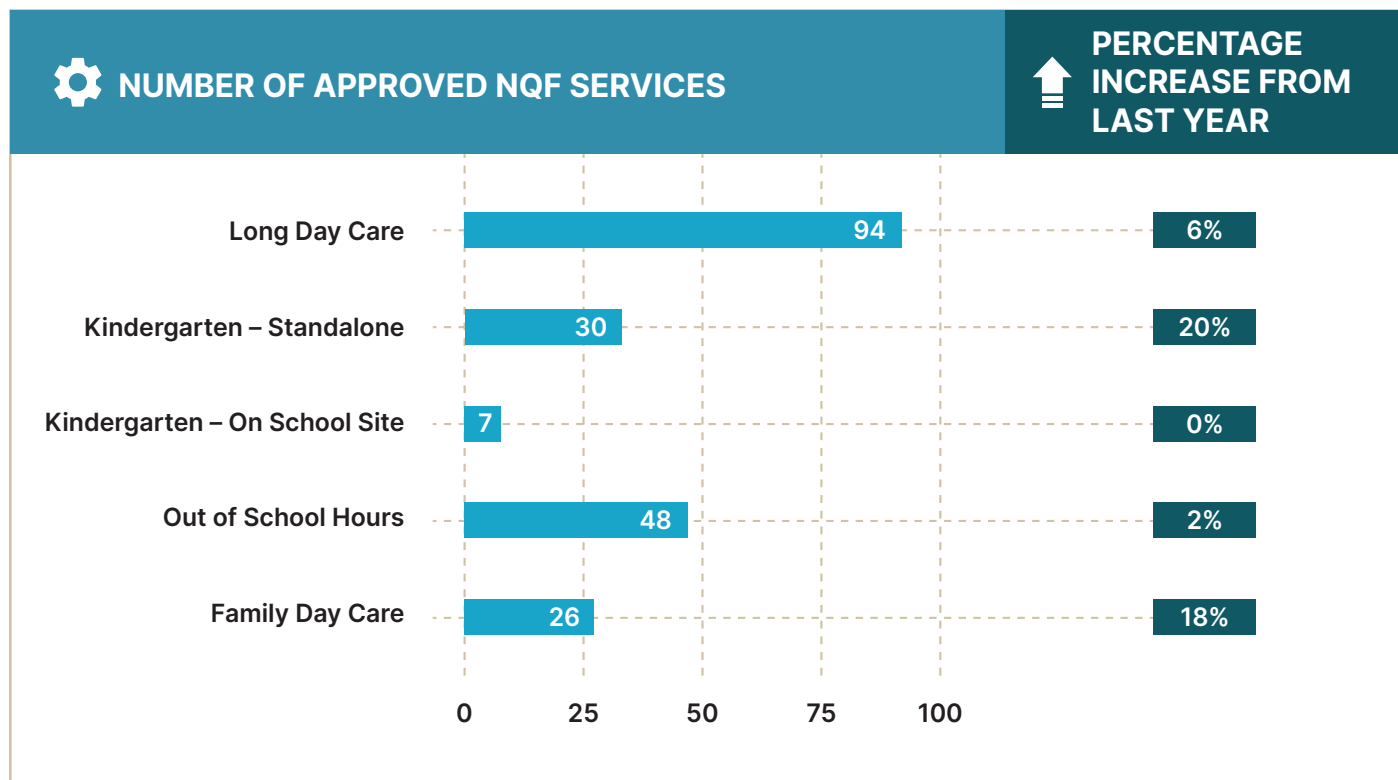

WYNDHAM CITY EARLY YEARS' SNAPSHOT QUARTER 3 2022

Wyndham's Predicated Population for three-year-olds and four-year-olds over the next five (5) years.

- Werribee (3yo)
 Hoppers Crossing (3yo)
 Point Cook (3yo)
 Tarneit (3yo)
 Little River (3yo)
- Werribee (4yo)
 Hoppers Crossing (4yo)
 Point Cook (4yo)
 Tarneit (4yo)
 Little River (4yo)
- Trugania / Williams Landing (3yo)
 Wyndham Vale / Manor Lakes (3yo)
- Trugania / Williams Landing (4yo)
 Wyndham Vale / Manor Lakes (4yo)

Current number of early years' services in Wyndham

Current number of approved National Quality Framework (NQF) places by care type in Wyndham

Known Future Early Years' Services 2023

 SERVICE NAME	 PROJECT TYPE	 SUBURB	 TOTAL LICENSED CAPACITY
Birnbial Family Centre Kindergarten	Integrated Children's Centre	Manor Lakes	99
Bembit Bag-rook Kindergarten	Integrated Children's Centre	Tarneit	99