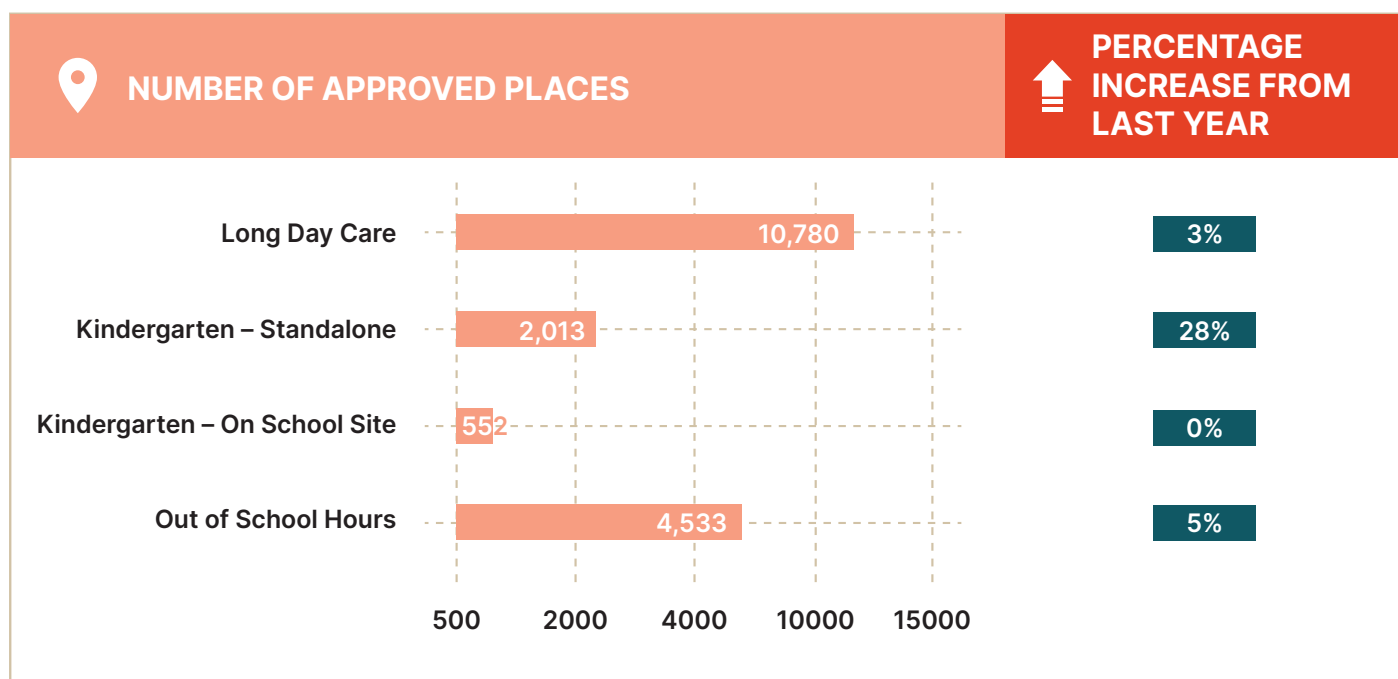

WYNDHAM CITY EARLY YEARS' SNAPSHOT QUARTER 3 2022

Wyndham's Predicated Population for three-year-olds and four-year-olds over the next five (5) years.

- Werribee (3yo)
 Hoppers Crossing (3yo)
 Point Cook (3yo)
 Tarneit (3yo)
 Little River (3yo)
- Werribee (4yo)
 Hoppers Crossing (4yo)
 Point Cook (4yo)
 Tarneit (4yo)
 Little River (4yo)
- Trugania / Williams Landing (3yo)
 Wyndham Vale / Manor Lakes (3yo)
- Trugania / Williams Landing (4yo)
 Wyndham Vale / Manor Lakes (4yo)

Current number of early years' services in Wyndham

Current number of approved National Quality Framework (NQF) places by care type in Wyndham

Known Future Early Years' Services 2023

 SERVICE NAME	 PROJECT TYPE	 SUBURB	 TOTAL LICENSED CAPACITY
Birnbial Family Centre Kindergarten	Integrated Children's Centre	Manor Lakes	99
Bembit Bag-rook Kindergarten	Integrated Children's Centre	Tarneit	99