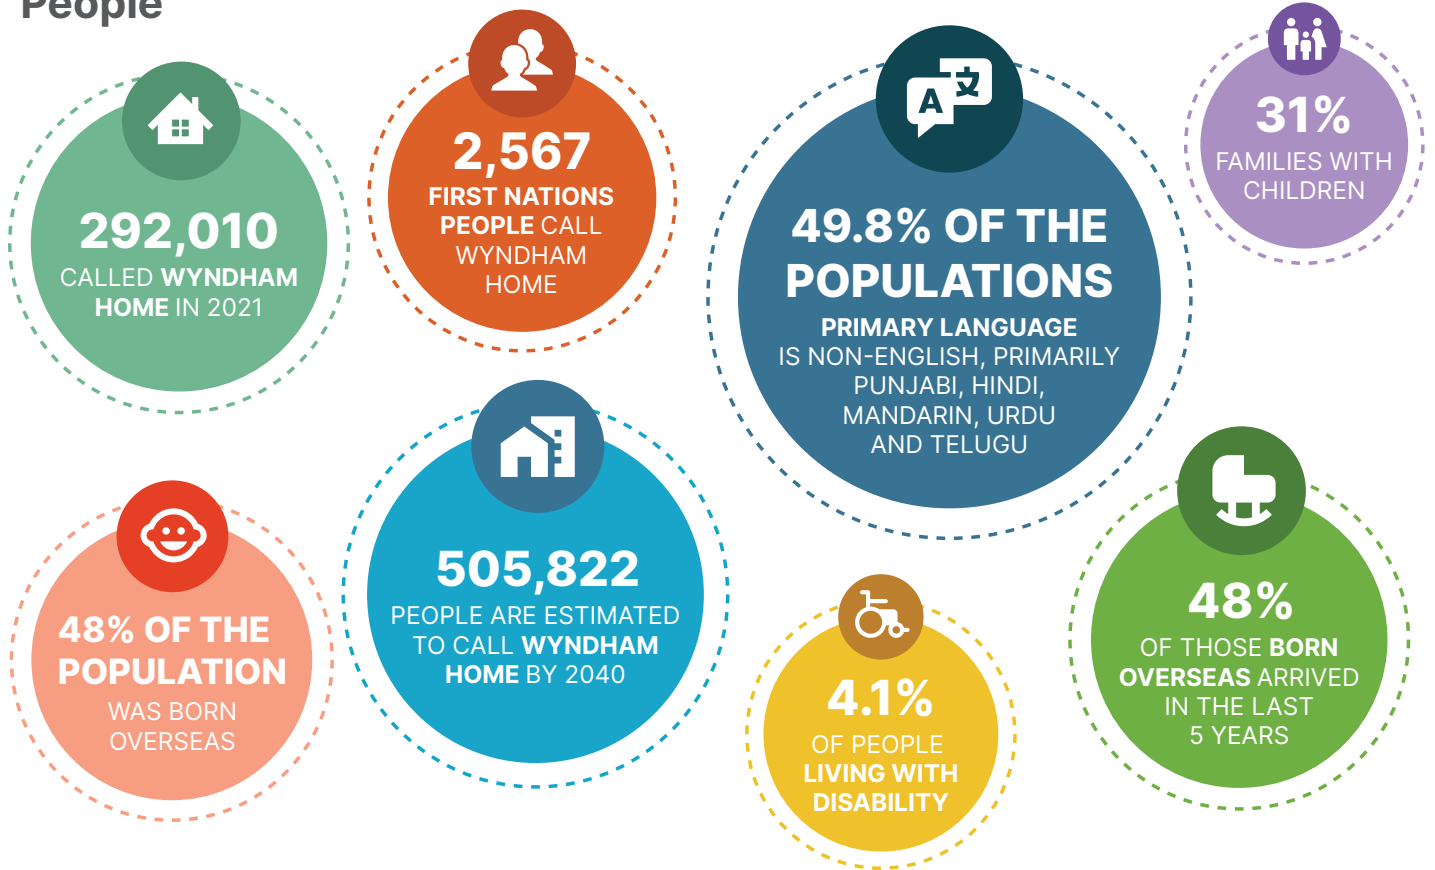

WYNDHAM CITY EARLY YEARS' SNAPSHOT QUARTER 3 2022

Wyndham's Predicated Population for three-year-olds and four-year-olds over the next five (5) years.

- Werribee (3yo)
 Hoppers Crossing (3yo)
 Point Cook (3yo)
 Tarneit (3yo)
 Little River (3yo)
- Werribee (4yo)
 Hoppers Crossing (4yo)
 Point Cook (4yo)
 Tarneit (4yo)
 Little River (4yo)
- Trugania / Williams Landing (3yo)
 Wyndham Vale / Manor Lakes (3yo)
- Trugania / Williams Landing (4yo)
 Wyndham Vale / Manor Lakes (4yo)

Anticipated Future Early Years' Services

Please Note: The following are subject to change.

2026+

 SERVICE NAME	 SUBURB
Manor Lakes Community Centre - Southern Hub	Manor Lakes
Jamieson Way Redevelopment	Point Cook
Point Cook Southwest	Point Cook
Riverdale Children's Centre	Tarneit
Riverdale Community Centre & Library	Tarneit
Tarneit North Community Centre & Library	Tarneit
Tarneit North Multi-Purpose Community Centre	Tarneit
Truganina Children's Centre	Truganina
Truganina Community Centre	Truganina
Bayview Children's Centre	Werribee
Riverwalk Community Centre	Werribee
Wattle Village Multi-Purpose Community Centre	Werribee
Ballan Road Children's Centre	Wyndham Vale
Black Forest Road North Children's Centre	Wyndham Vale
Black Forest Road North Community Centre & Library	Wyndham Vale
Westbrook Children's Centre	Wyndham Vale
Westbrook Community Centre	Wyndham Vale

Wyndham Population

People

Places & Spaces