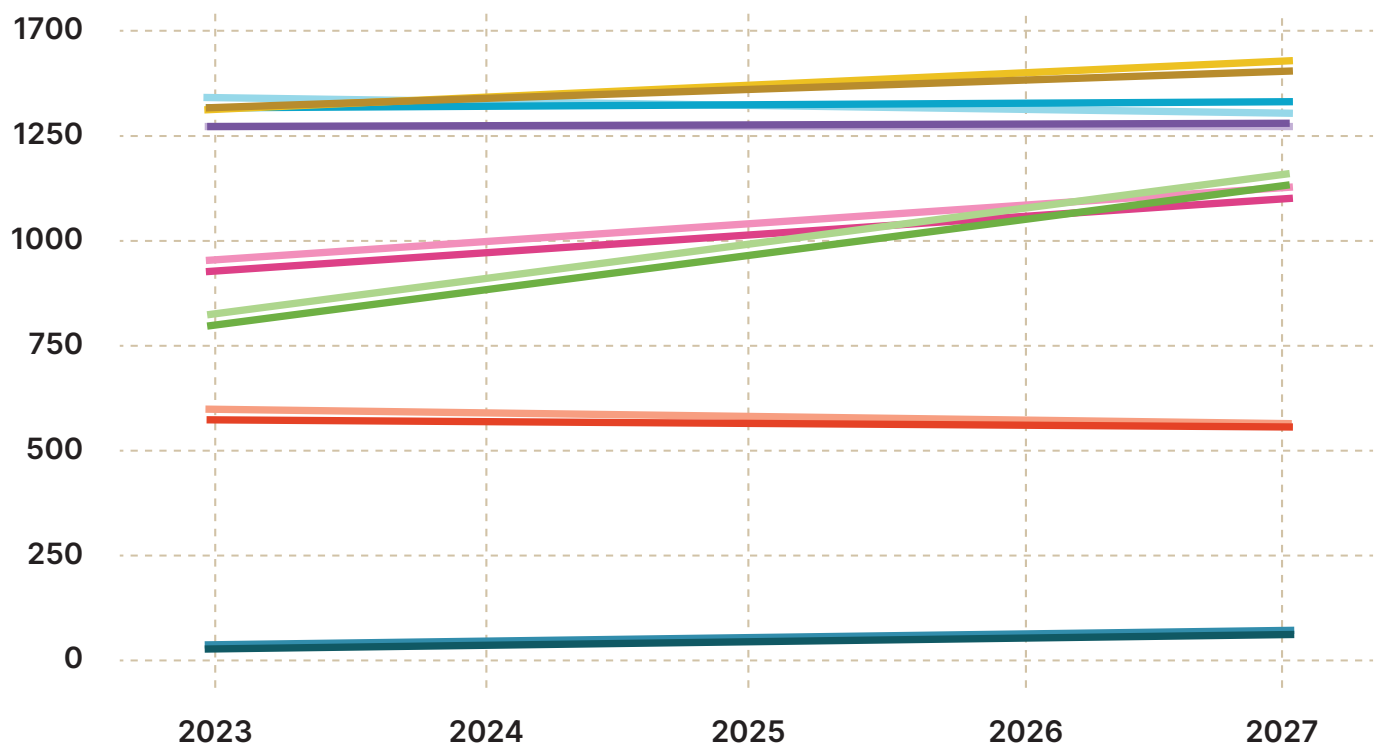

WYNDHAM CITY EARLY YEARS' SNAPSHOT QUARTER 3 2022

Wyndham's Predicated Population for three-year-olds and four-year-olds over the next five (5) years.

- Werribee (3yo)
 Hoppers Crossing (3yo)
 Point Cook (3yo)
 Tarneit (3yo)
 Little River (3yo)
- Werribee (4yo)
 Hoppers Crossing (4yo)
 Point Cook (4yo)
 Tarneit (4yo)
 Little River (4yo)
- Trugania / Williams Landing (3yo)
 Wyndham Vale / Manor Lakes (3yo)
- Trugania / Williams Landing (4yo)
 Wyndham Vale / Manor Lakes (4yo)

Current number of early years' services in Wyndham

Current number of approved National Quality Framework (NQF) places by care type in Wyndham

Known Future Early Years' Services 2023

 SERVICE NAME	 PROJECT TYPE	 SUBURB	 TOTAL LICENSED CAPACITY
Birnbial Family Centre Kindergarten	Integrated Children's Centre	Manor Lakes	99
Bembit Bag-rook Kindergarten	Integrated Children's Centre	Tarneit	99