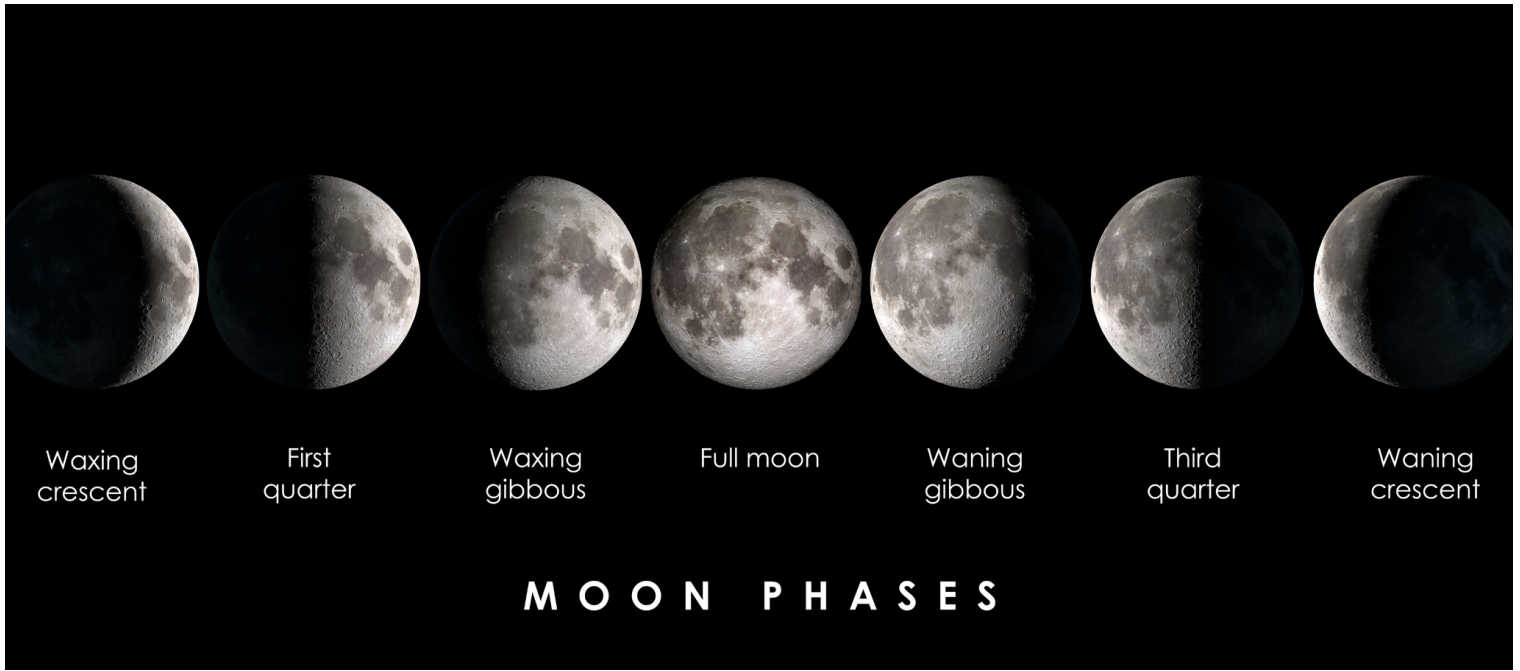

Phases of the Moon

For this activity go outside a few nights a week and have a look at the moon. What does it look like? Draw the shape of the moon and write down the date. After 4 weeks you can see the cycle the moon goes through.

FIRST QUARTER

WAXING GIBBOUS

WAXING CRESCENT

FULL MOON

NEW MOON

WANING GIBBOUS

WANING CRESCENT

LAST QUARTER

You can't see a new moon because it's covered in shadow.