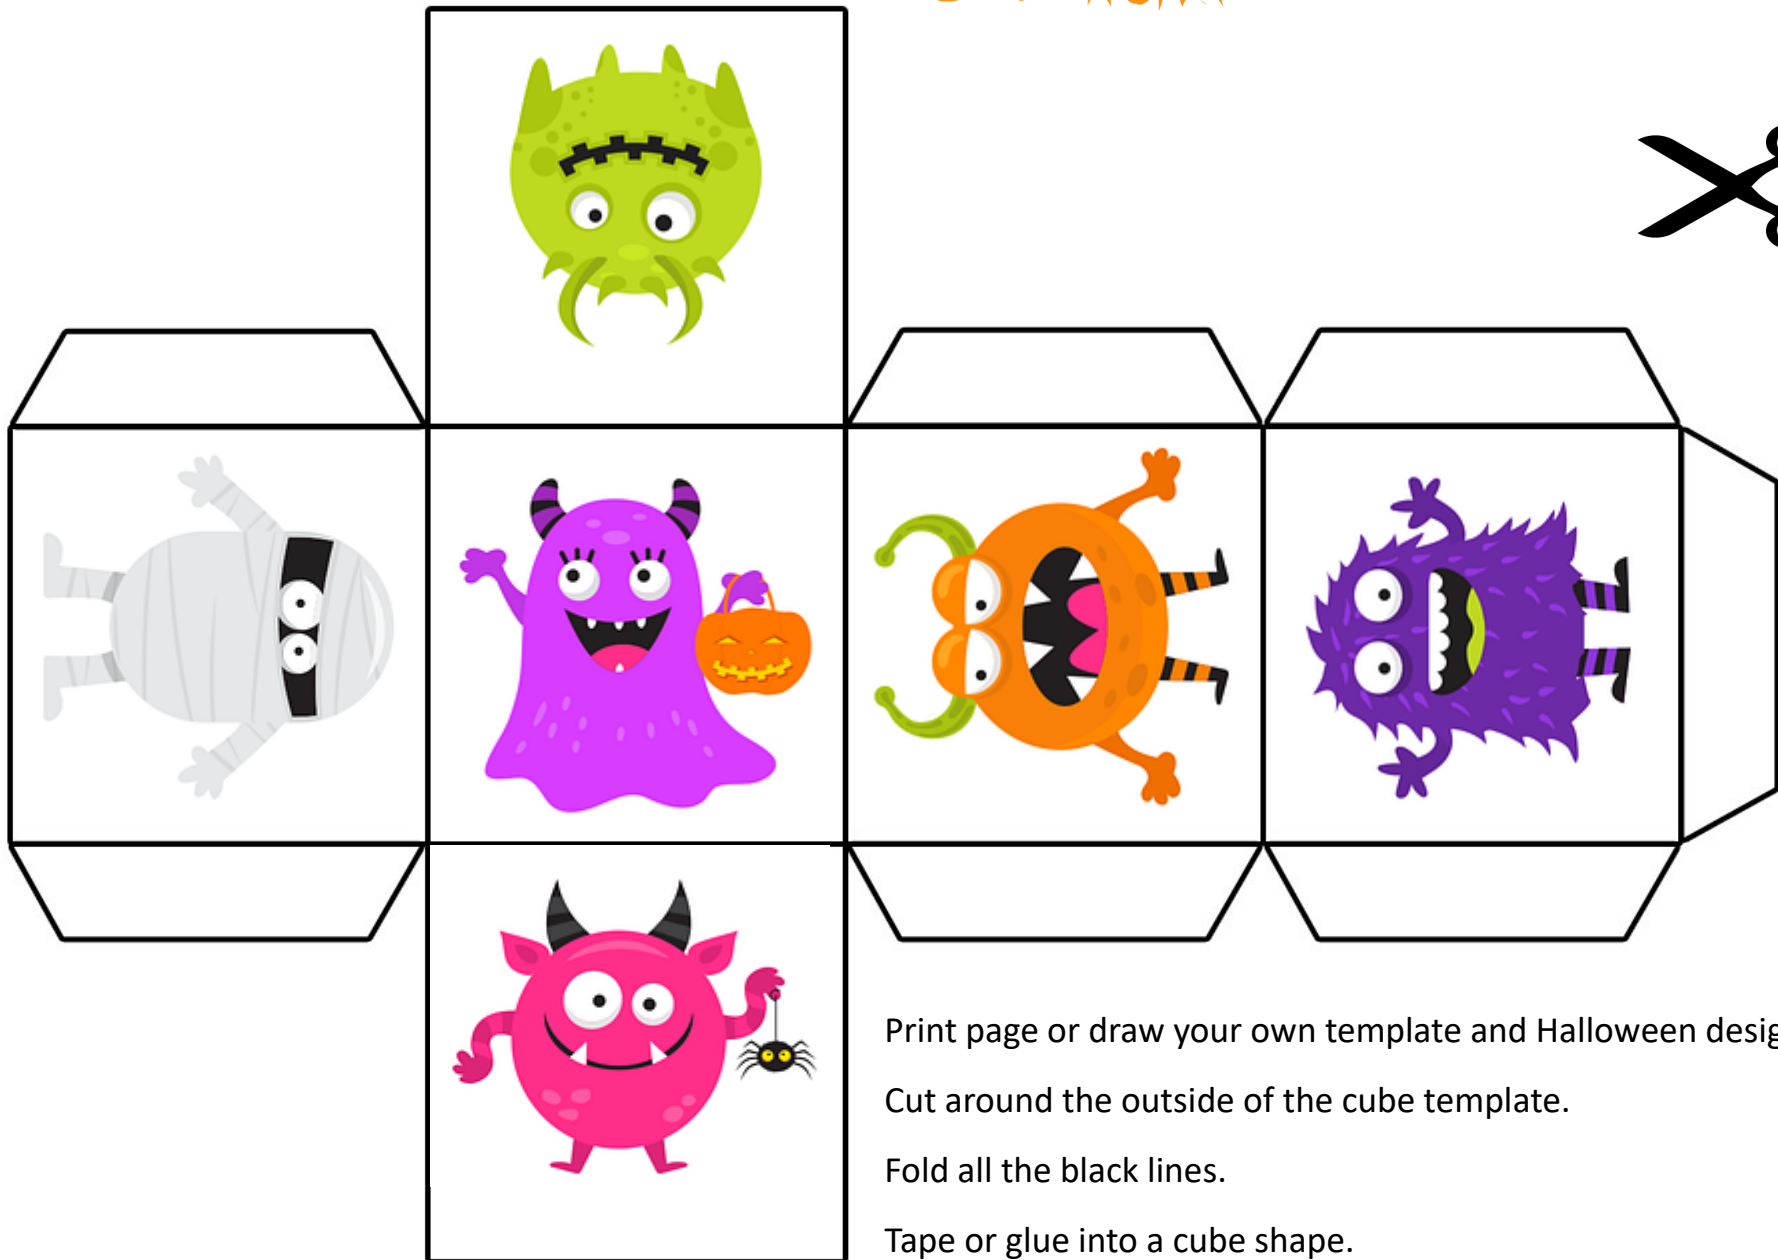

HALLOWEEN CUBE DESIGNS

Can you make a cube out of paper?

Print out one of the following design pages or draw your own template and Halloween images.

Cut around the outside of the cube template. Fold all the black lines. Tape or glue into a cube shape.

DESIGN 1

Kids Club Online

Print page or draw your own template and Halloween design.

Cut around the outside of the cube template.

Fold all the black lines.

Tape or glue into a cube shape.

DESIGN 2

Kids Club Online

Print page or draw your own template and Halloween design.

Cut around the outside of the cube template.

Fold all the black lines.

Tape or glue into a cube shape.

DESIGN 3

Print page or draw your own template and Halloween design.

Cut around the outside of the cube template.

Fold all the black lines.

Tape or glue into a cube shape.

BLANK TEMPLATE

Print page or draw your own template and Halloween design.

Cut around the outside of the cube template.