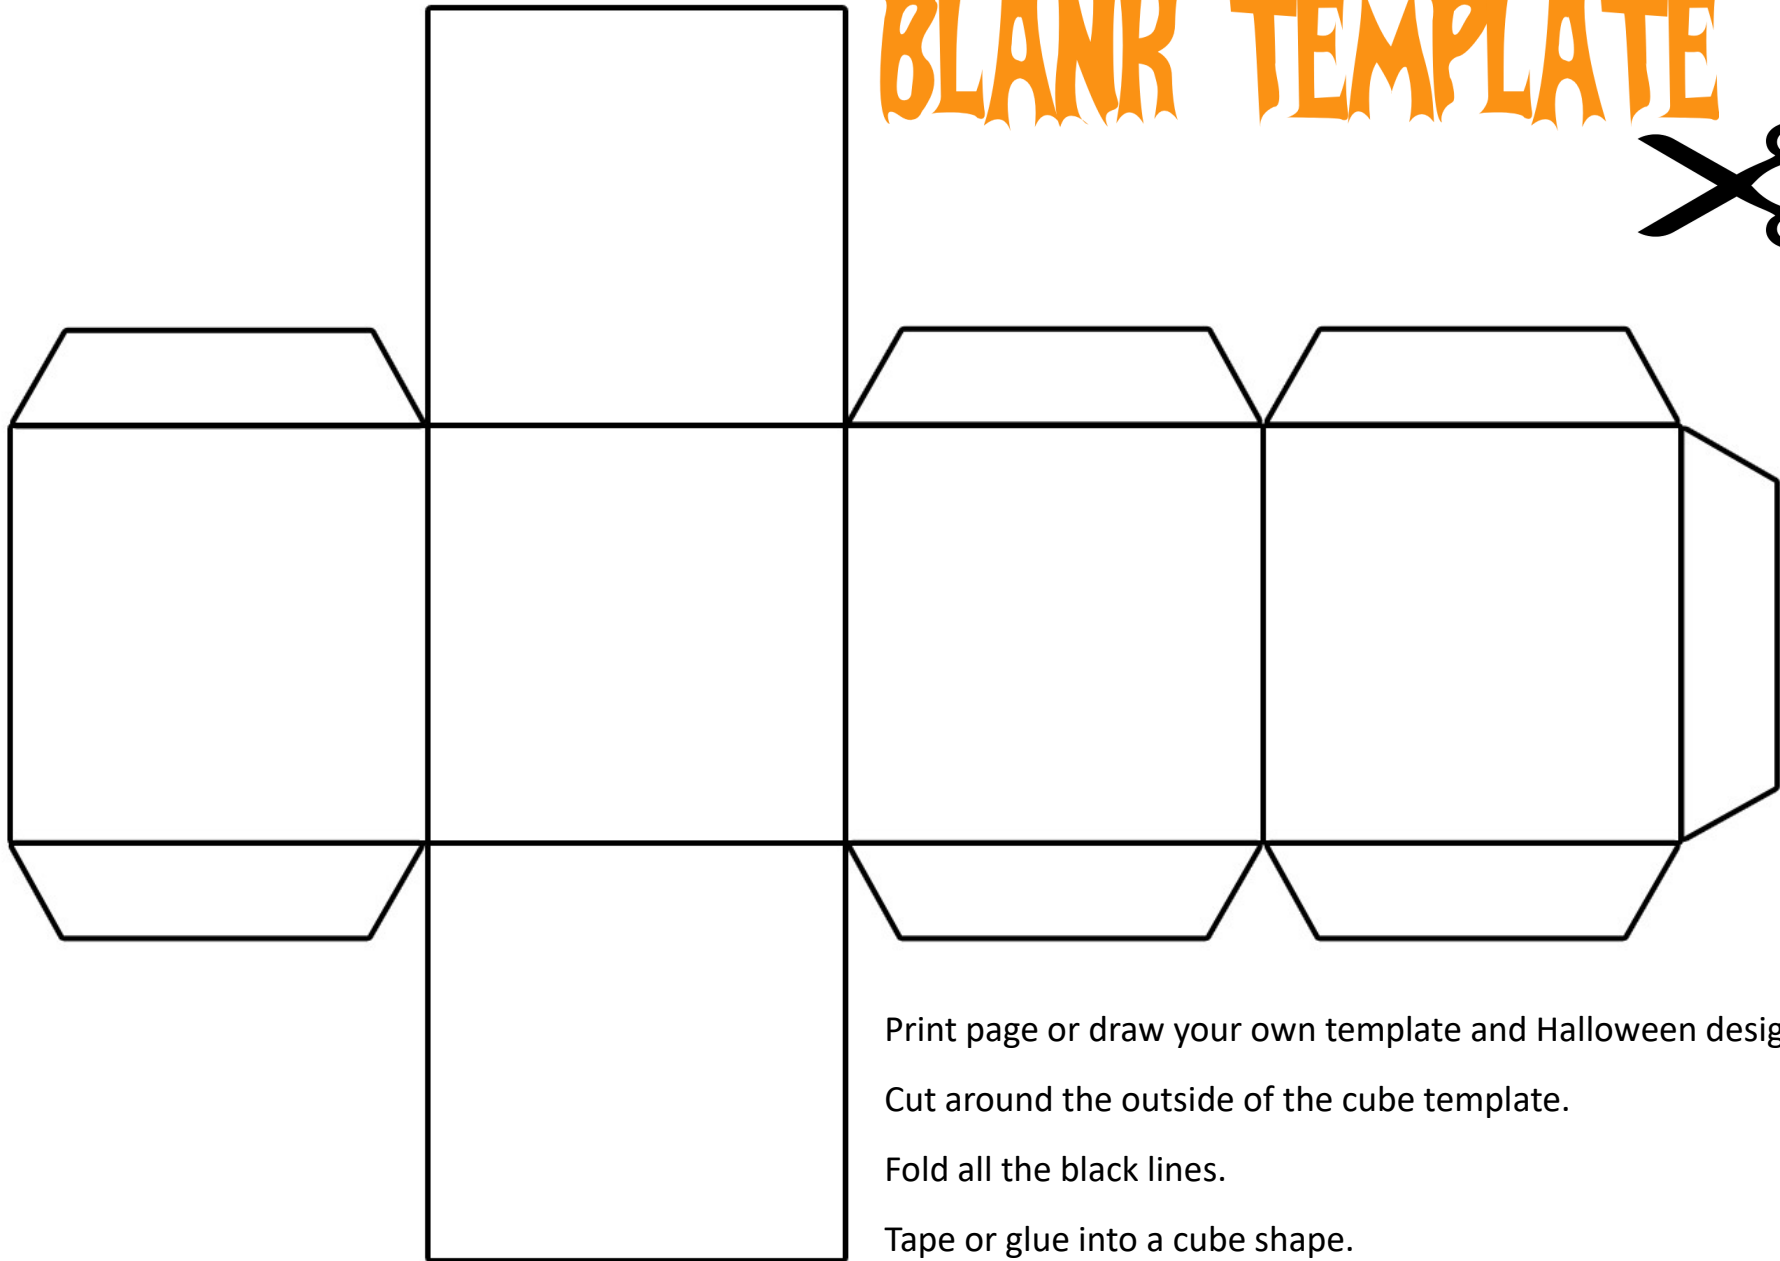

HALLOWEEN CUBE DESIGNS

Can you make a cube out of paper?

Print out one of the following design pages or draw your own template and Halloween images.

Cut around the outside of the cube template. Fold all the black lines. Tape or glue into a cube shape.

DESIGN 1

Kids Club Online

Print page or draw your own template and Halloween design.

Cut around the outside of the cube template.

Fold all the black lines.

Tape or glue into a cube shape.

DESIGN 2

Kids Club Online

Print page or draw your own template and Halloween design.

Cut around the outside of the cube template.

Fold all the black lines.

Tape or glue into a cube shape.

DESIGN 3

Print page or draw your own template and Halloween design.

Cut around the outside of the cube template.

Fold all the black lines.

Tape or glue into a cube shape.

BLANK TEMPLATE

Print page or draw your own template and Halloween design.

Cut around the outside of the cube template.