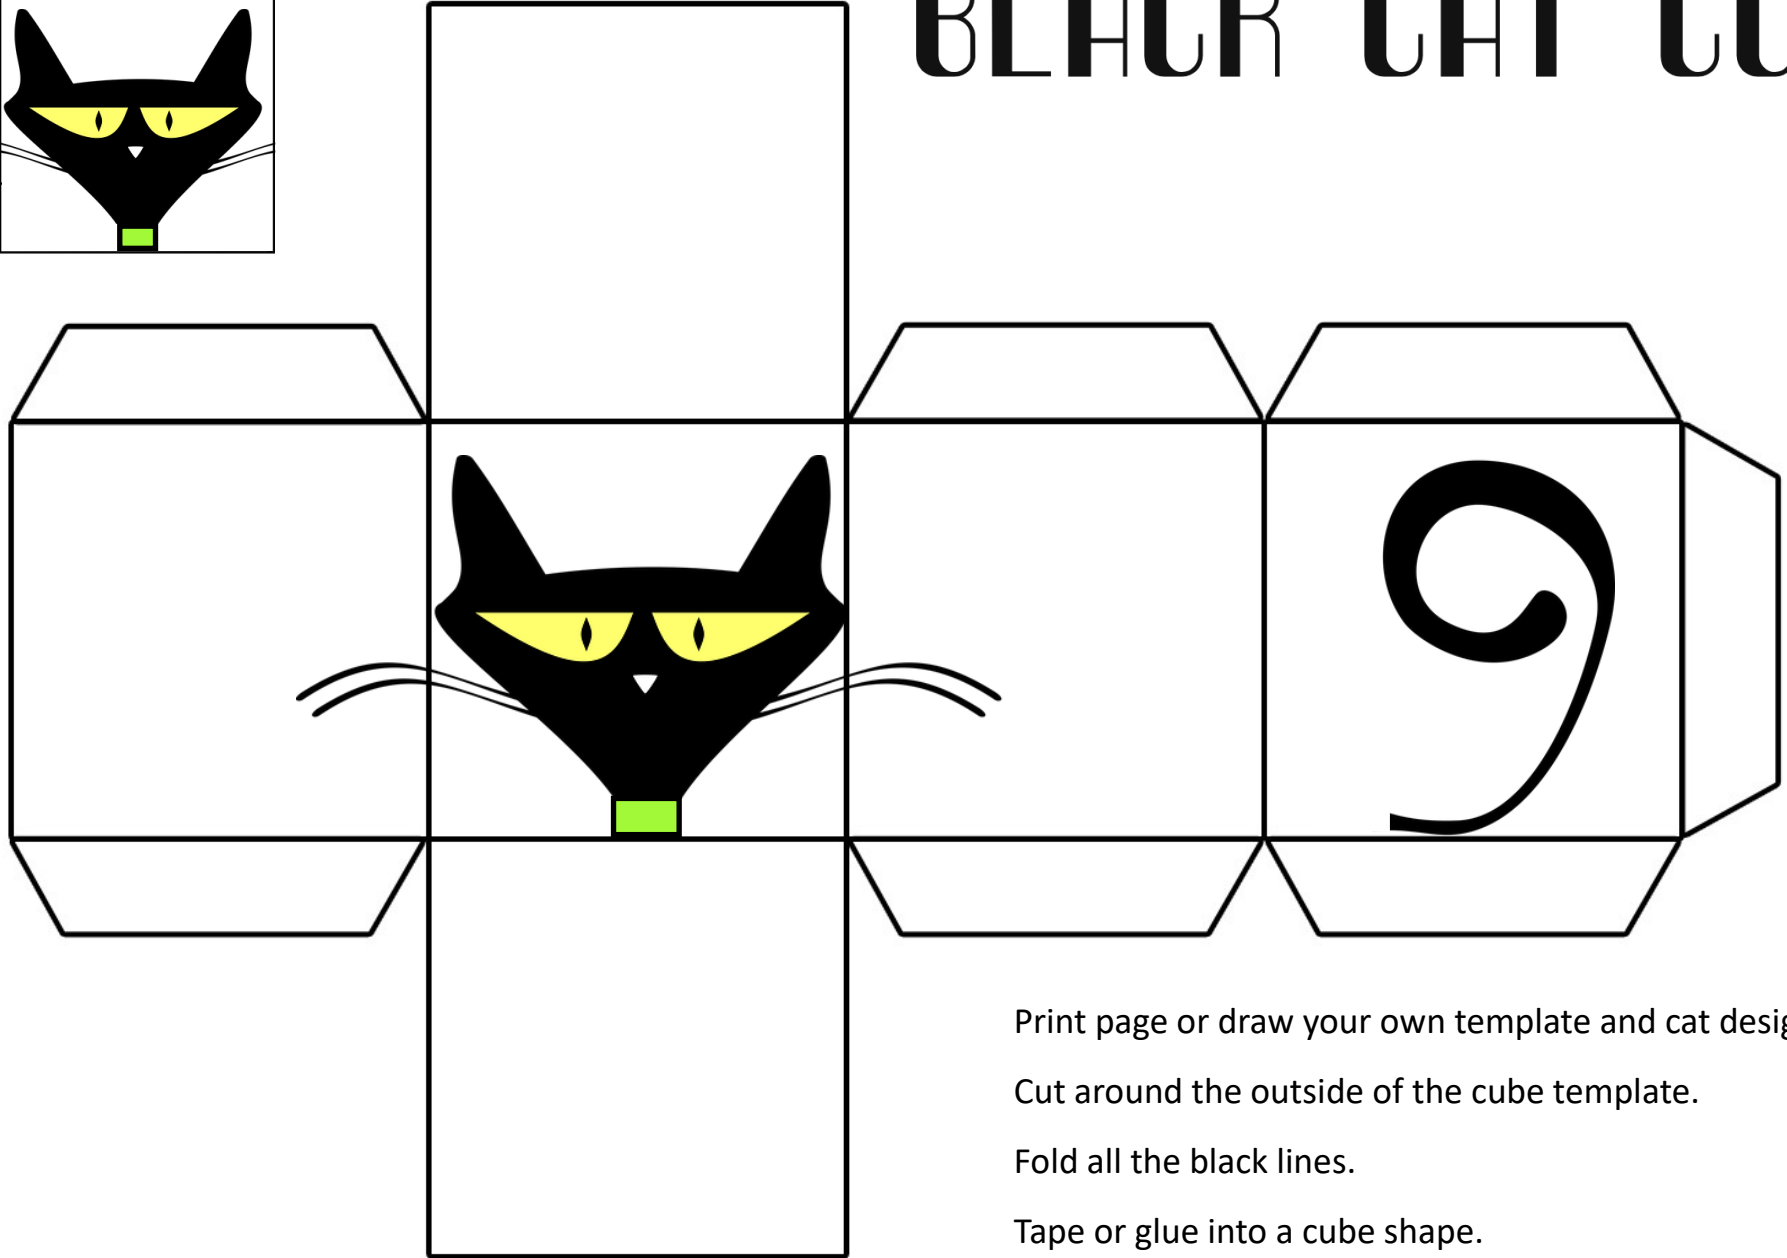

# BLACK CAT CUBE

Print page or draw your own template and cat design.

Cut around the outside of the cube template.

Fold all the black lines.

Tape or glue into a cube shape.

# BLACK CAT CUBE

Can you make a cube out of paper?

Print out the black cat design or draw your own template and black cat image.

Cut around the outside of the cube template. Fold all the black lines. Tape or glue into a cube shape.