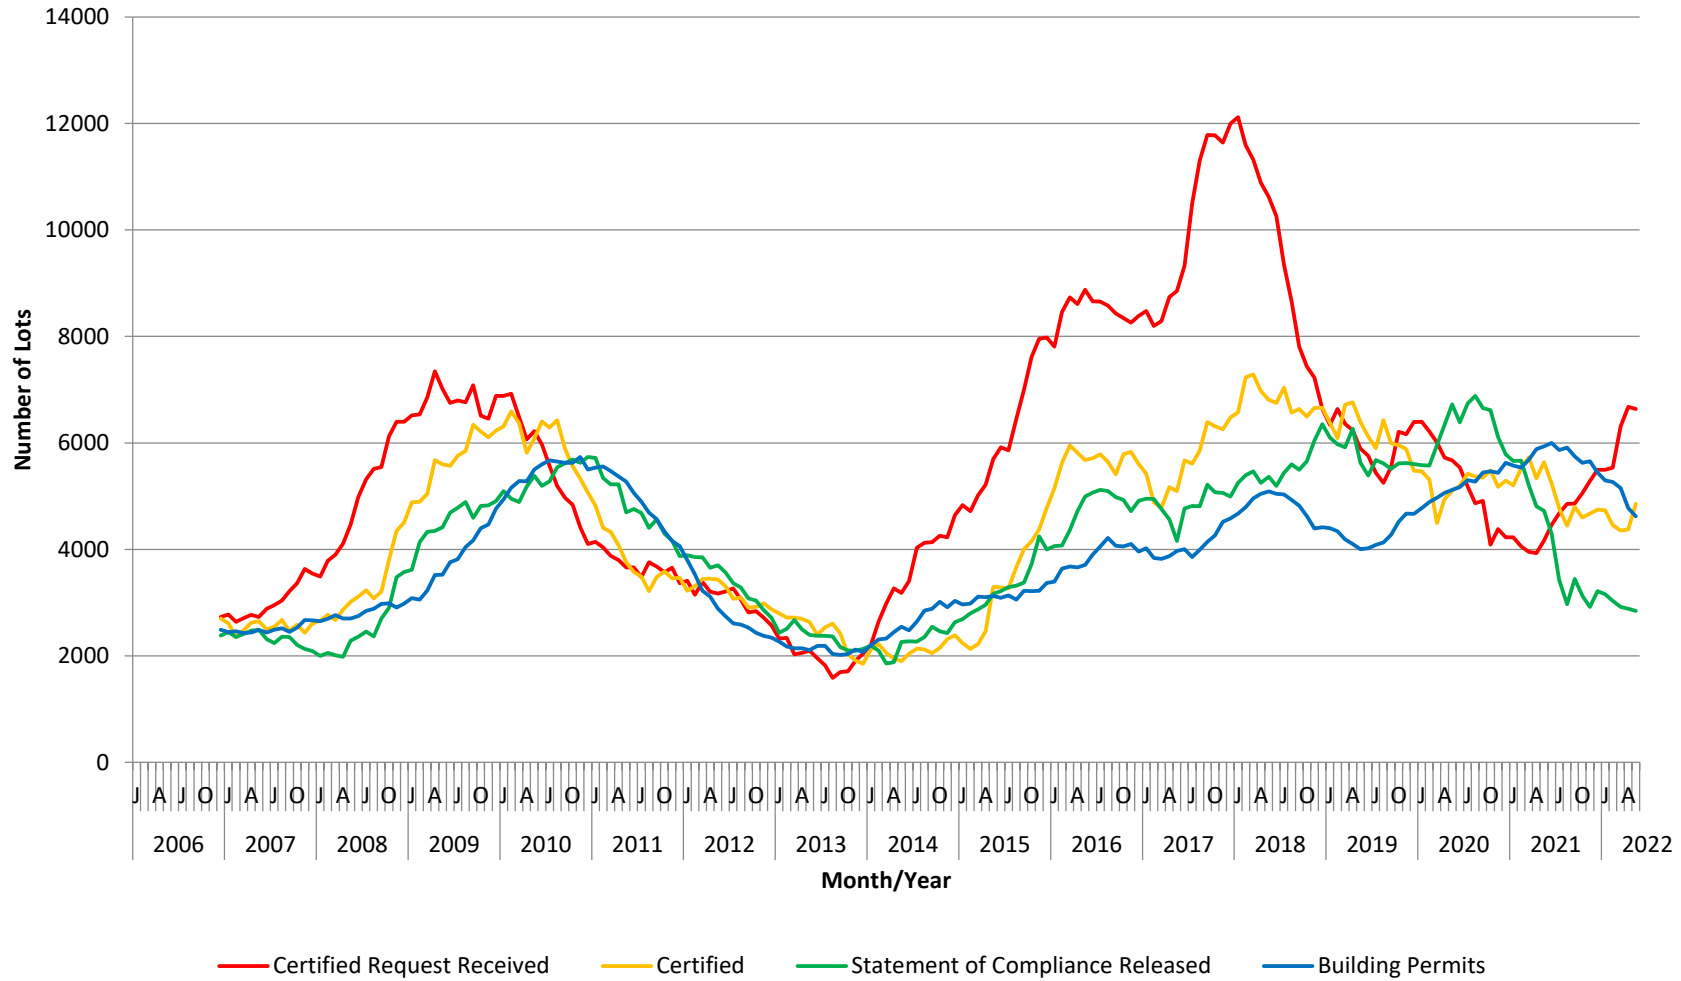

# Number of Lots Processed - Wyndham

## 12 Month Running Totals: December 2006 - May 2022

Source: WCC Proclaim Profiler Report and Building Permit Statistics . Note: "Lots" refers to all lots, regardless of use, Building Permits account for dwellings and units individually.