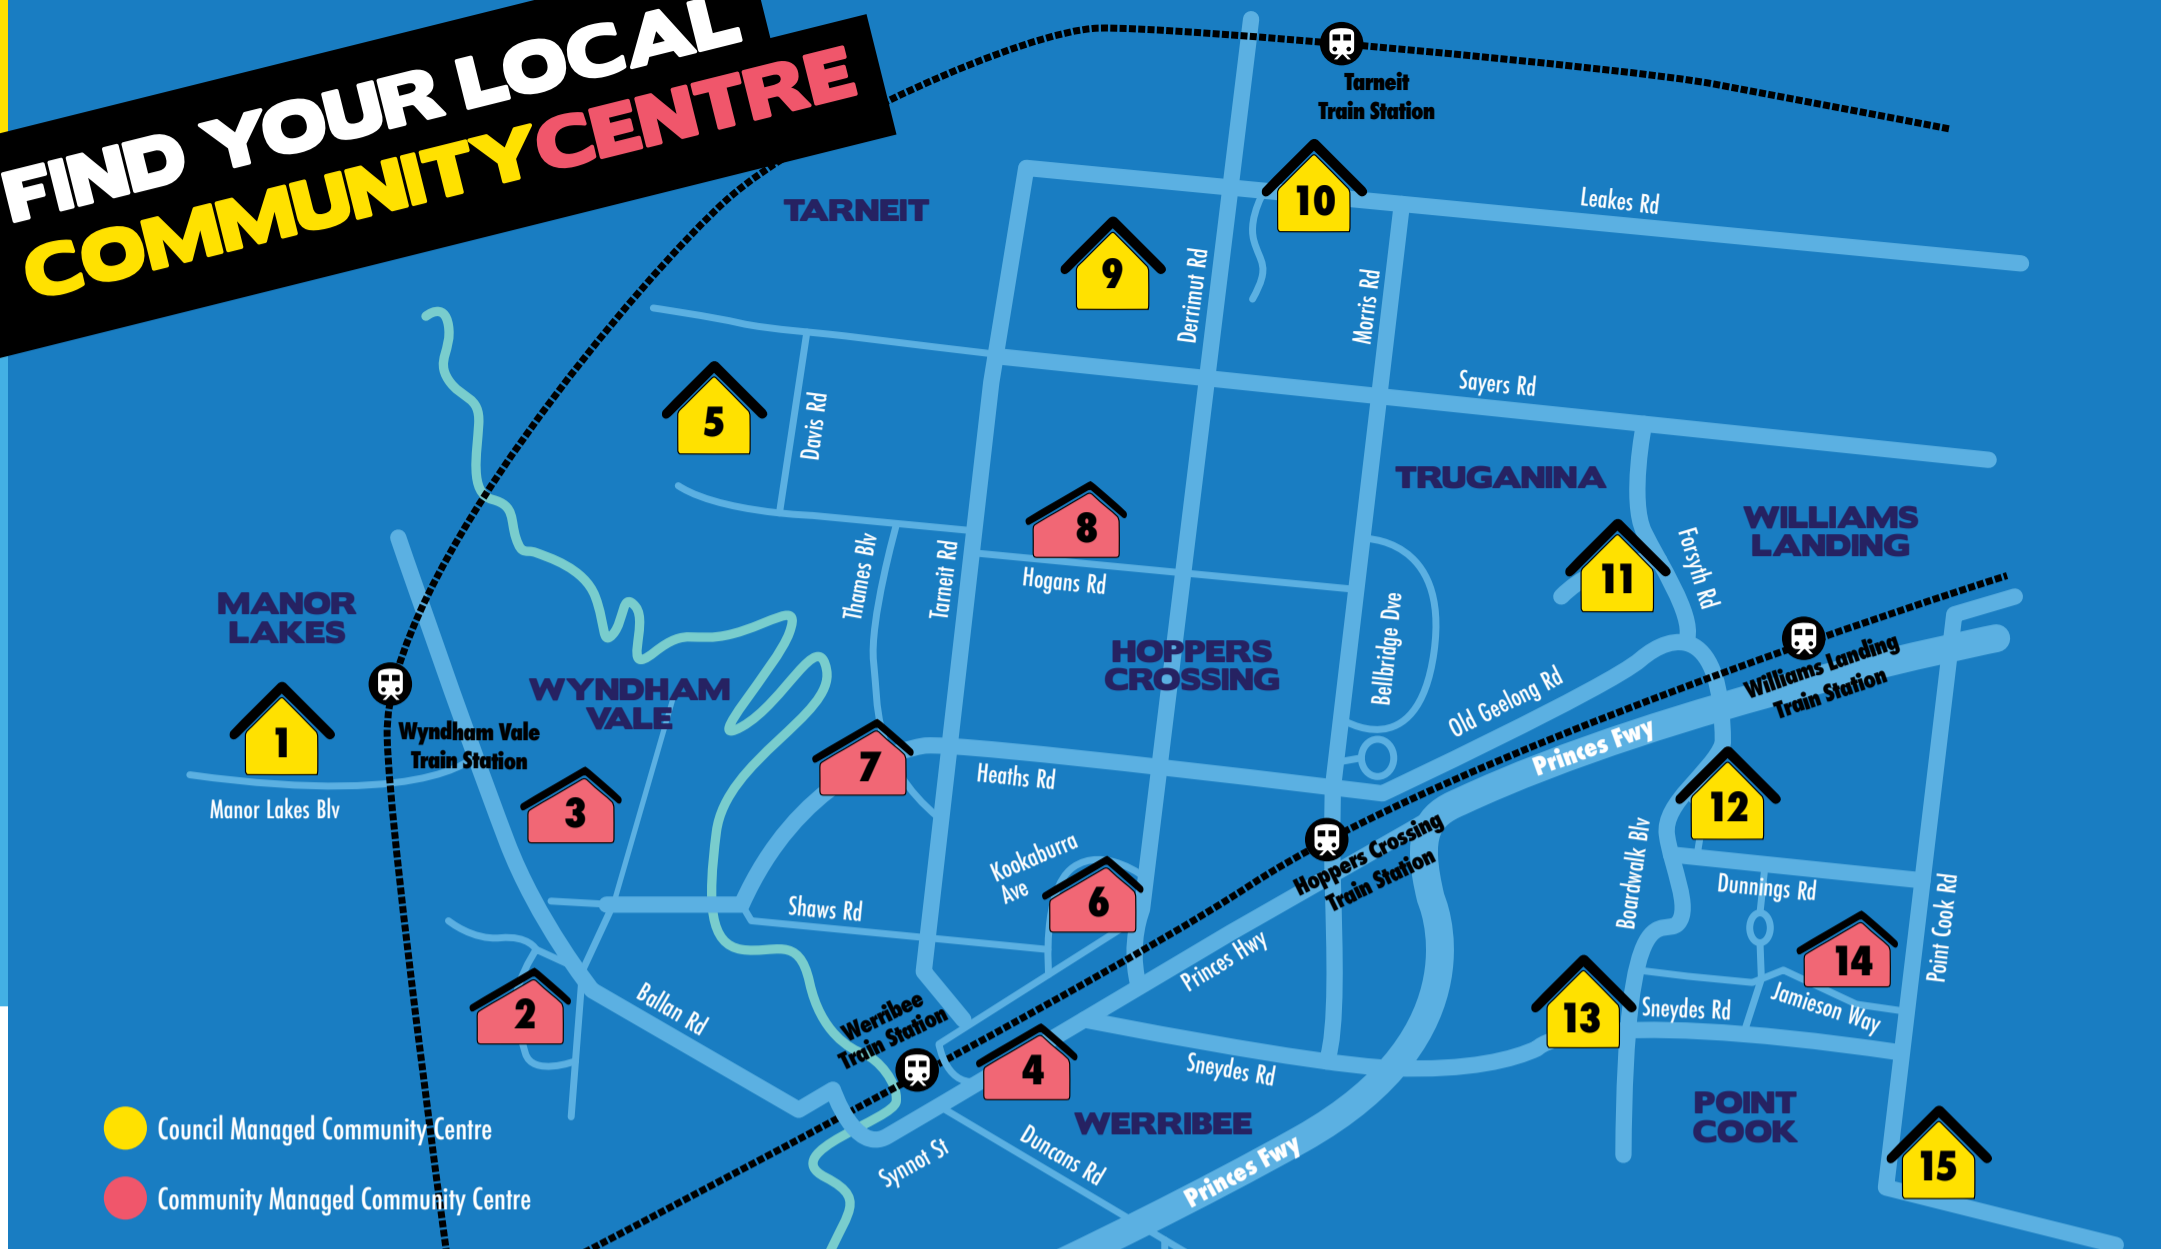

FIND YOUR LOCAL COMMUNITY CENTRE

1 MANOR LAKES COMMUNITY LEARNING CENTRE

86 Manor Lakes Blvd, Manor Lakes
8734 8934
manorlakescl@wyndham.vic.gov.au

- Council Customer Service
- Library
- Maternal and Child Health
- Kindergarten
- Youth Services
- Foodbank
- Café
- Community Programs and Classes
- Rooms for Hire