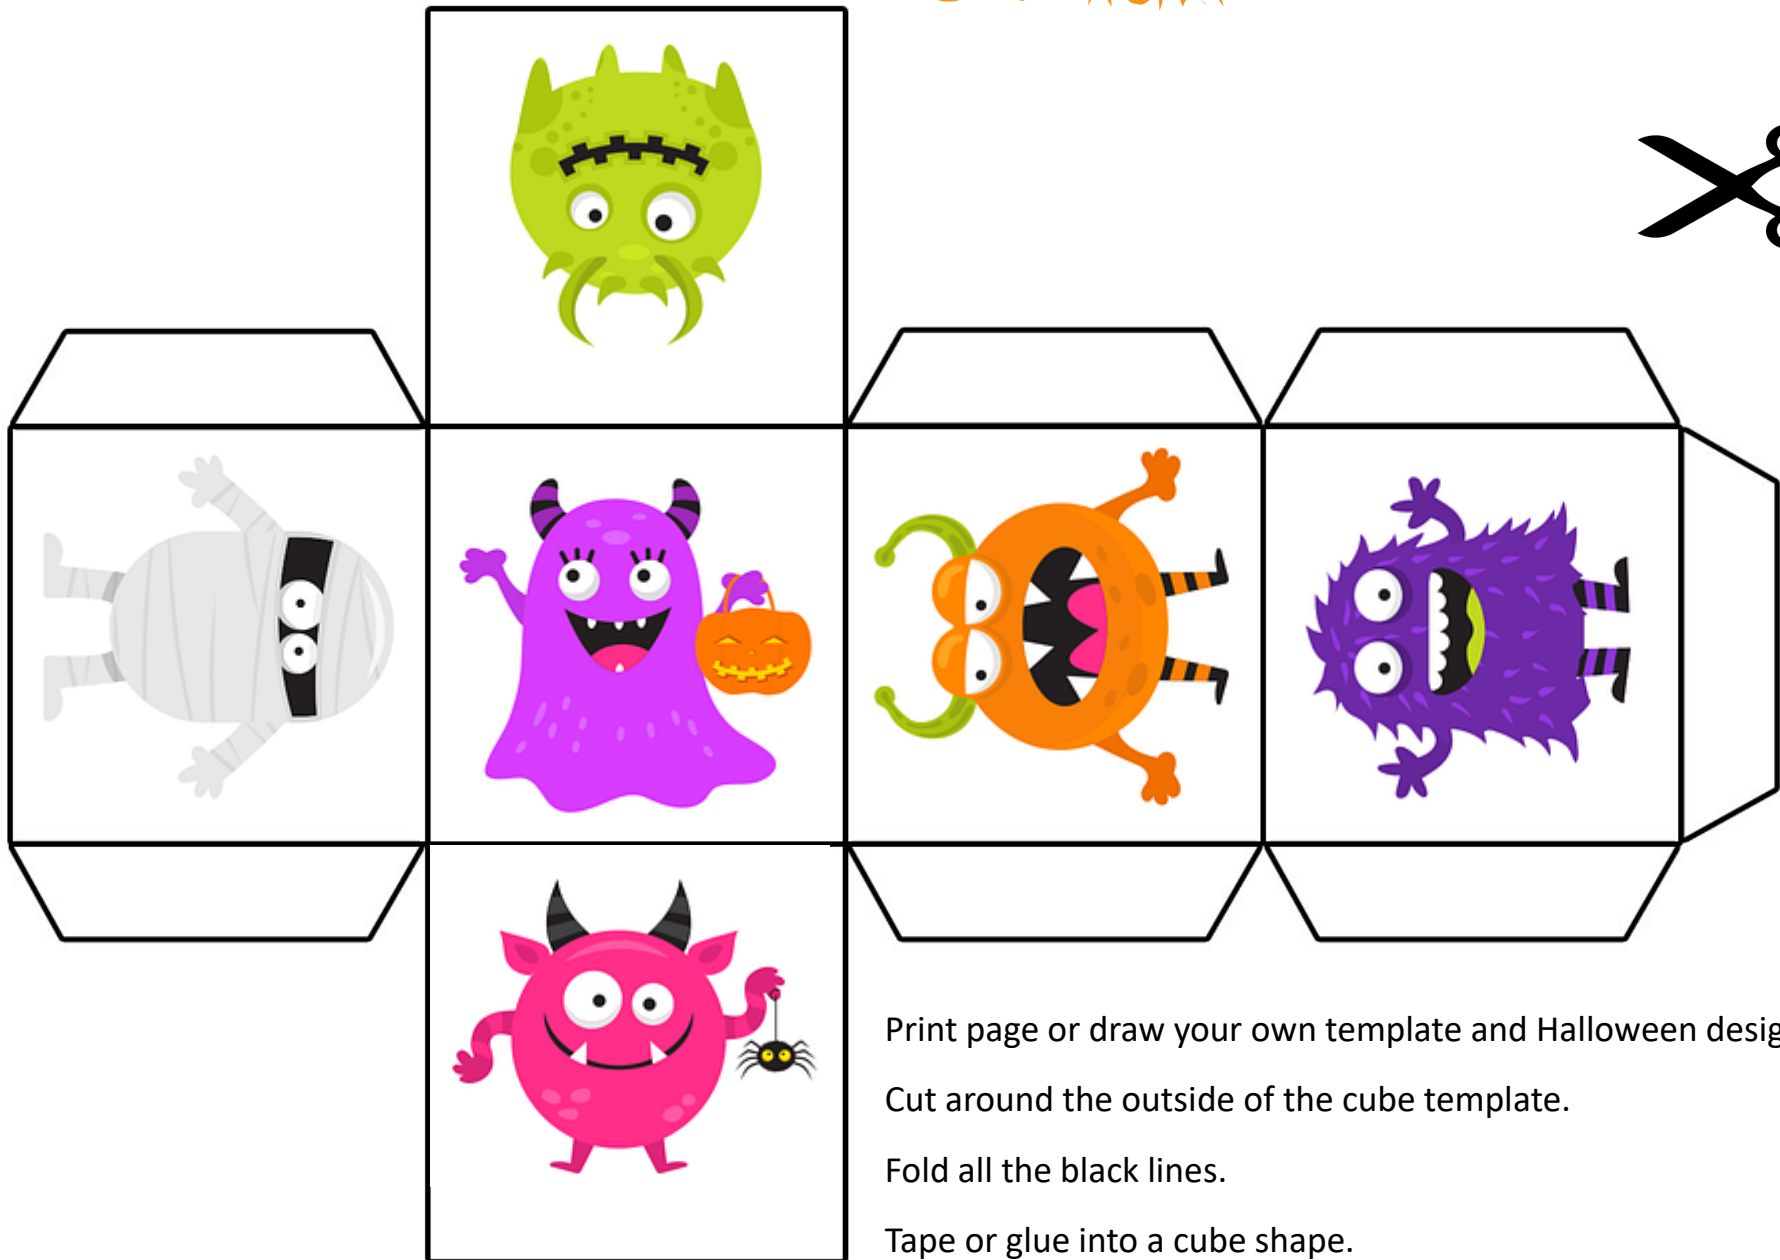

# HALLOWEEN CUBE DESIGNS

Can you make a cube out of paper?

Print out one of the following design pages or draw your own template and Halloween images.

Cut around the outside of the cube template. Fold all the black lines. Tape or glue into a cube shape.

# DESIGN 2

Kids Club Online

Print page or draw your own template and Halloween design.

Cut around the outside of the cube template.

Fold all the black lines.

Tape or glue into a cube shape.

# DESIGN 3

Print page or draw your own template and Halloween design.

Cut around the outside of the cube template.

Fold all the black lines.

Tape or glue into a cube shape.

# BLANK TEMPLATE

Print page or draw your own template and Halloween design.

Cut around the outside of the cube template.

Fold all the black lines.

Tape or glue into a cube shape.