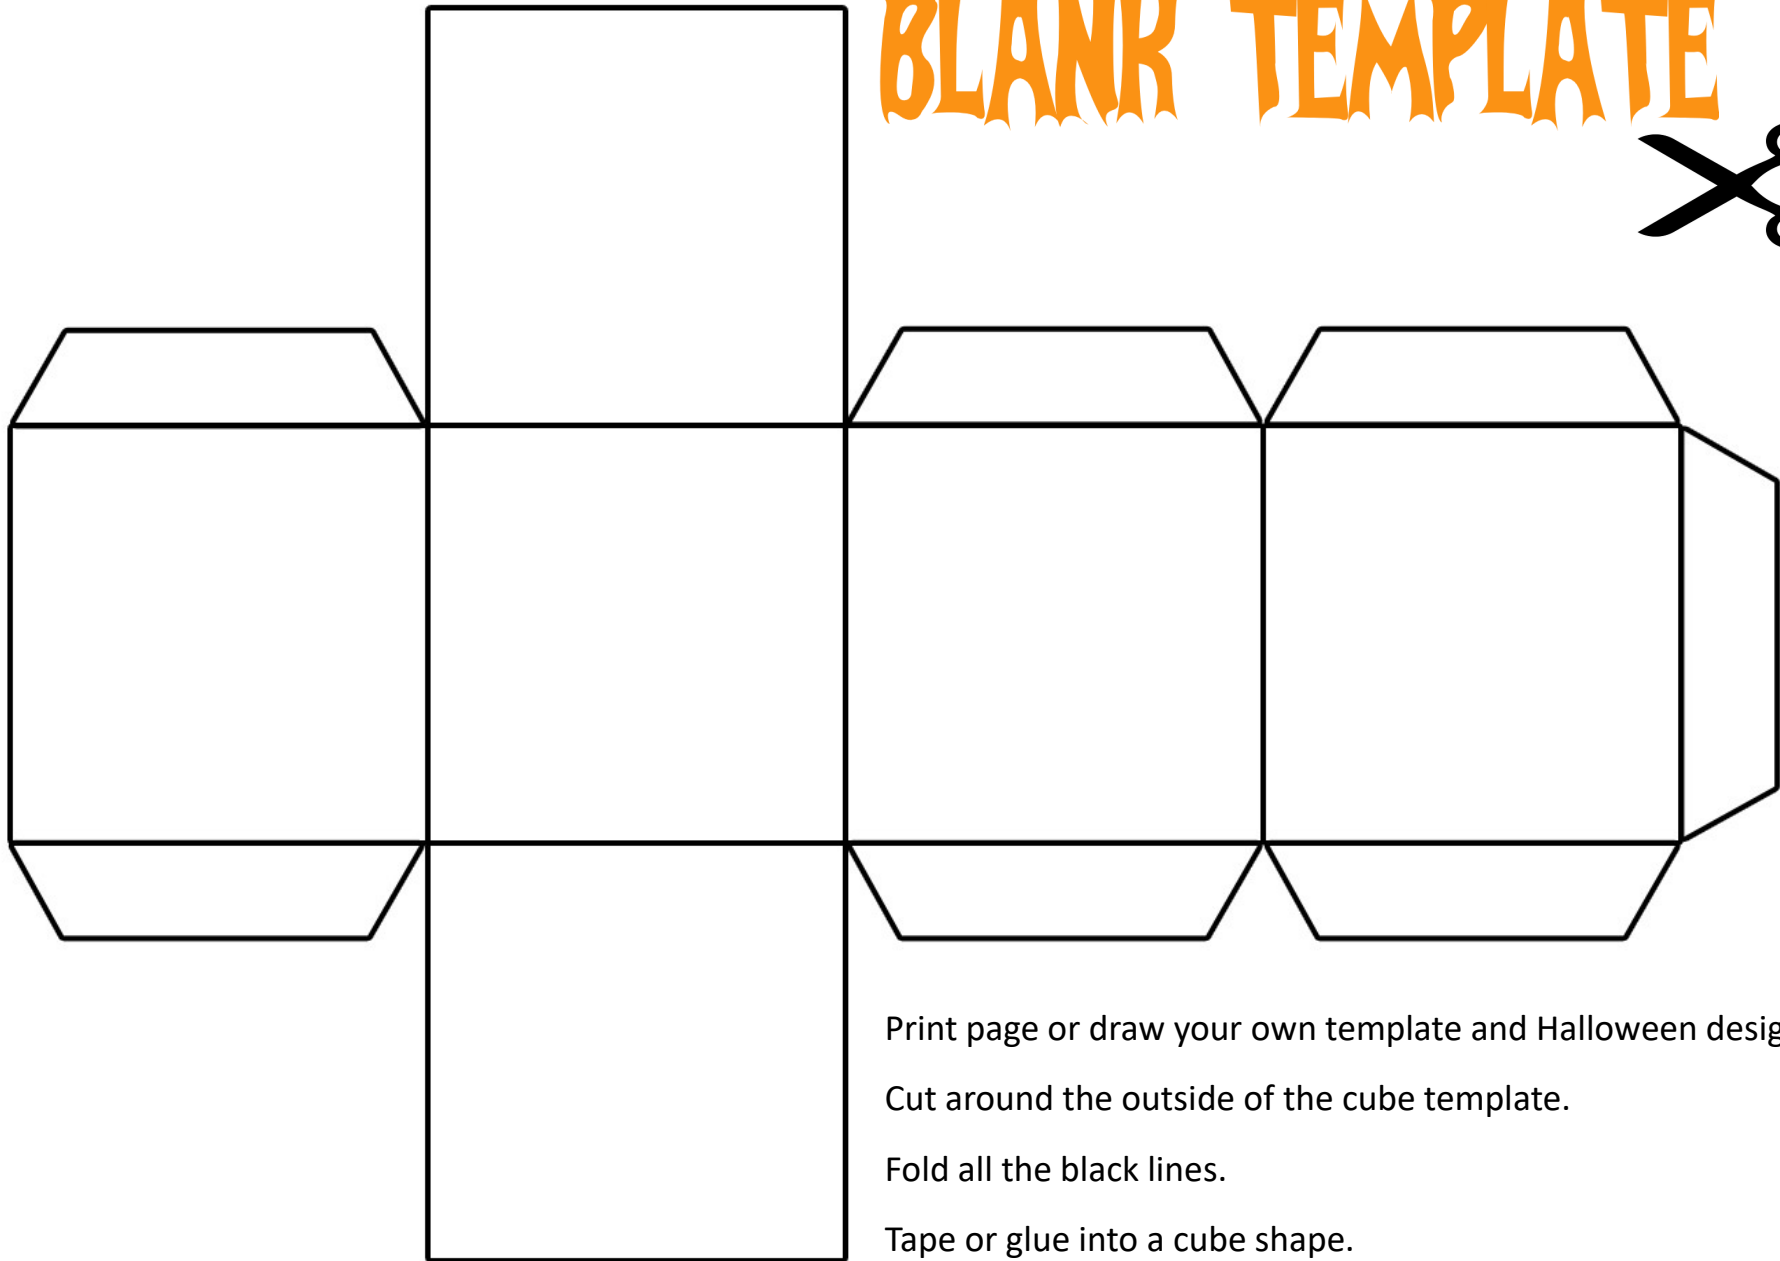

# HALLOWEEN CUBE DESIGNS

Can you make a cube out of paper?

Print out one of the following design pages or draw your own template and Halloween images.

Cut around the outside of the cube template. Fold all the black lines. Tape or glue into a cube shape.

# DESIGN 2

Kids Club Online

Print page or draw your own template and Halloween design.

Cut around the outside of the cube template.

Fold all the black lines.

Tape or glue into a cube shape.

# DESIGN 3

Print page or draw your own template and Halloween design.

Cut around the outside of the cube template.

Fold all the black lines.

Tape or glue into a cube shape.

# BLANK TEMPLATE

Print page or draw your own template and Halloween design.

Cut around the outside of the cube template.

Fold all the black lines.

Tape or glue into a cube shape.