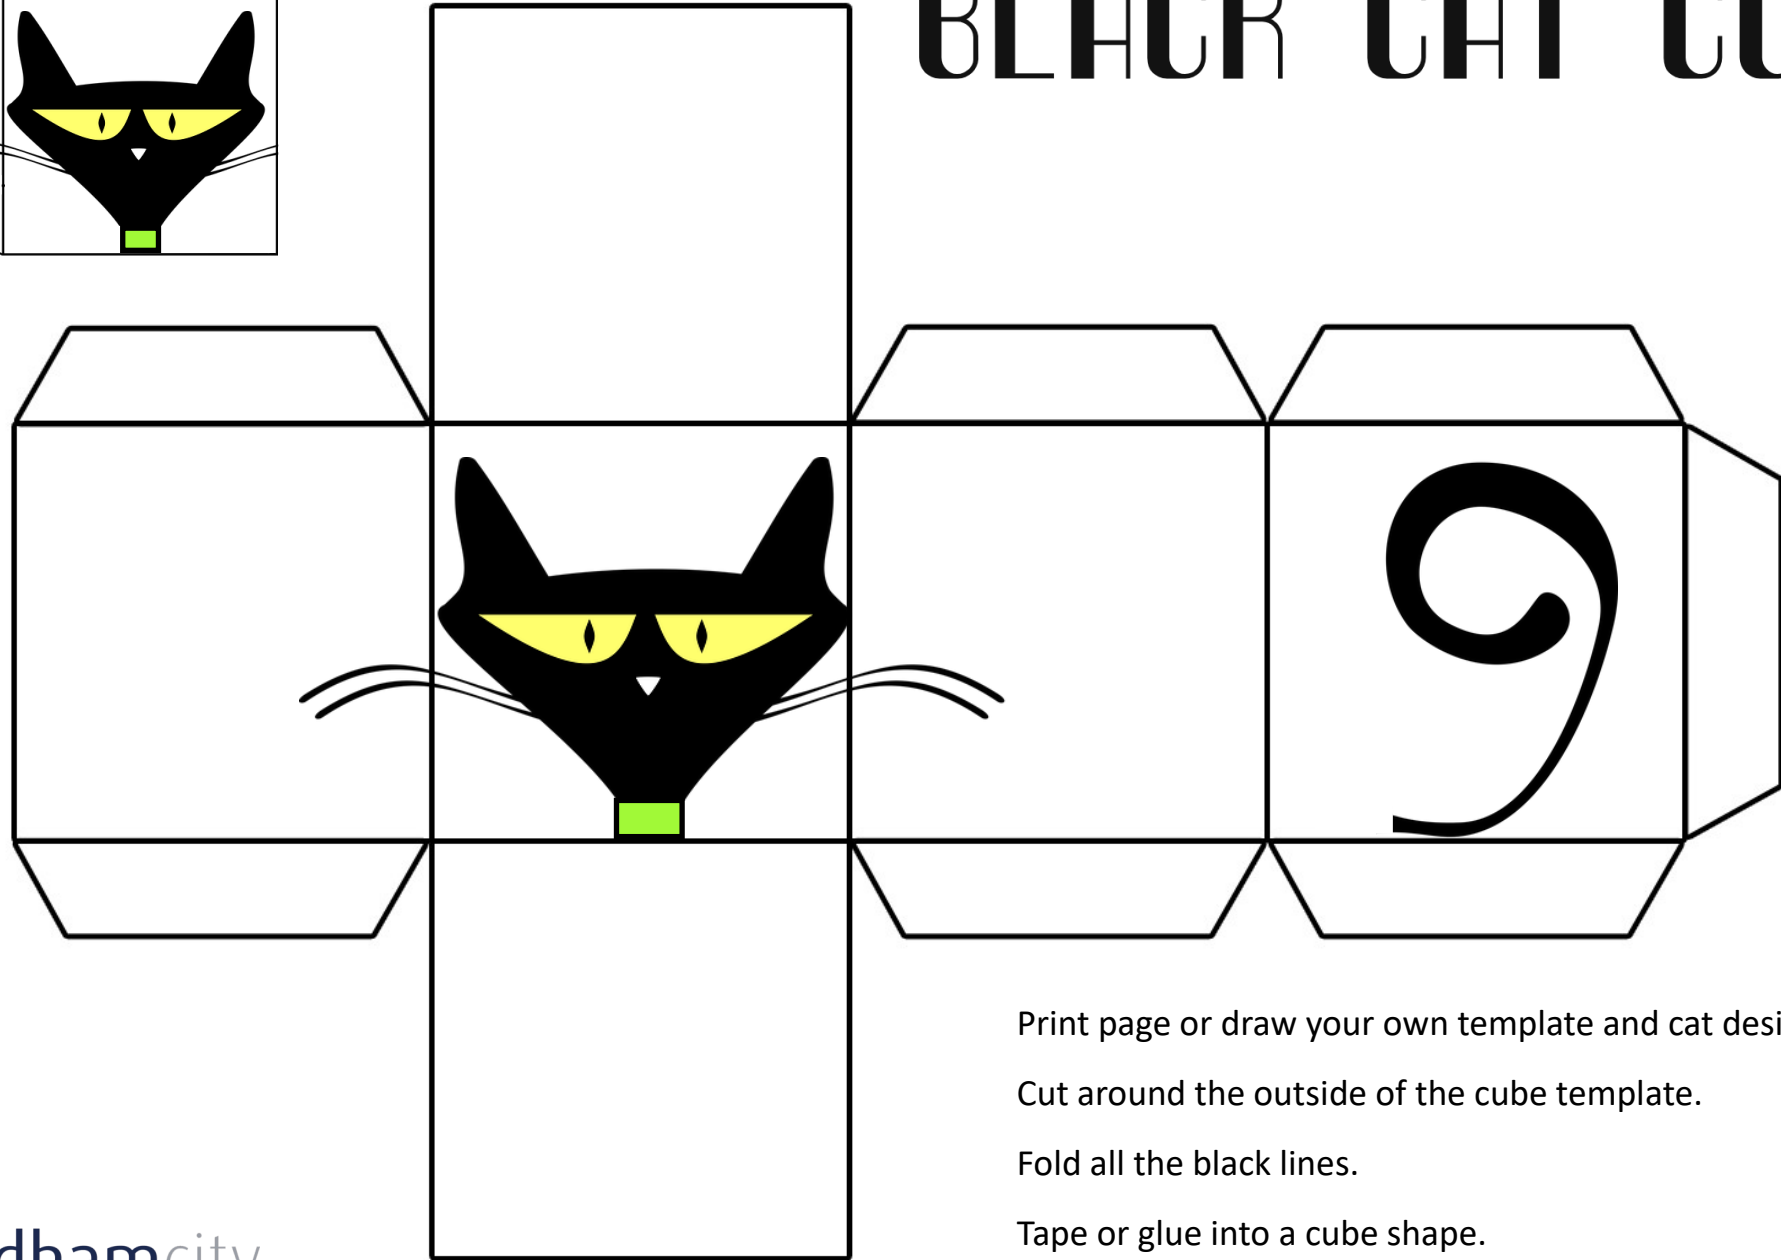

BLACK CAT CUBE

Print page or draw your own template and cat design.

Cut around the outside of the cube template.

Fold all the black lines.

Tape or glue into a cube shape.

BLACK CAT CUBE

Can you make a cube out of paper?

Print out the black cat design or draw your own template and black cat image.

Cut around the outside of the cube template. Fold all the black lines. Tape or glue into a cube shape.