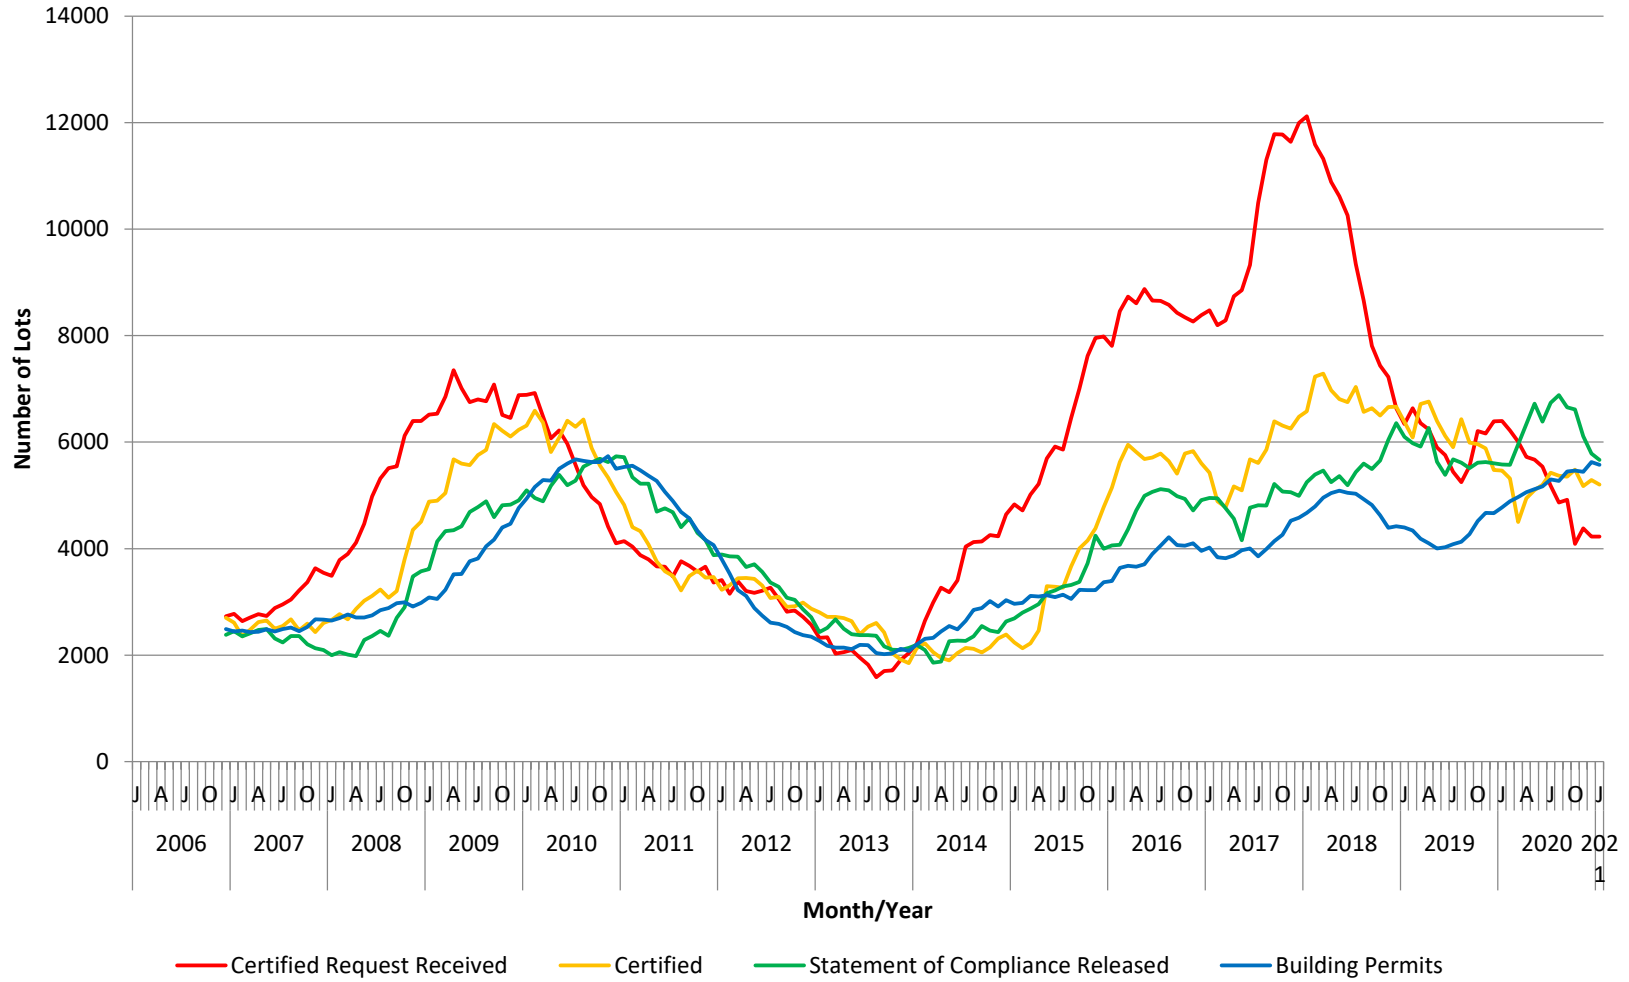

Number of Lots Processed - Wyndham

12 Month Running Totals: December 2006 - January 2021

Source: WCC Proclaim Profiler Report and Building Permit Statistics . Note: "Lots" refers to all lots, regardless of use, Building Permits account for dwellings and units individually.

Number of Approved Dwelling/Units - Wyndham

1 Month Running Totals: January 2002 - January 2021

Source: WCC Building Permit Statistics . Note: "Lots" refers to all lots, regardless of use, Building Permits account for dwellings and units individually.