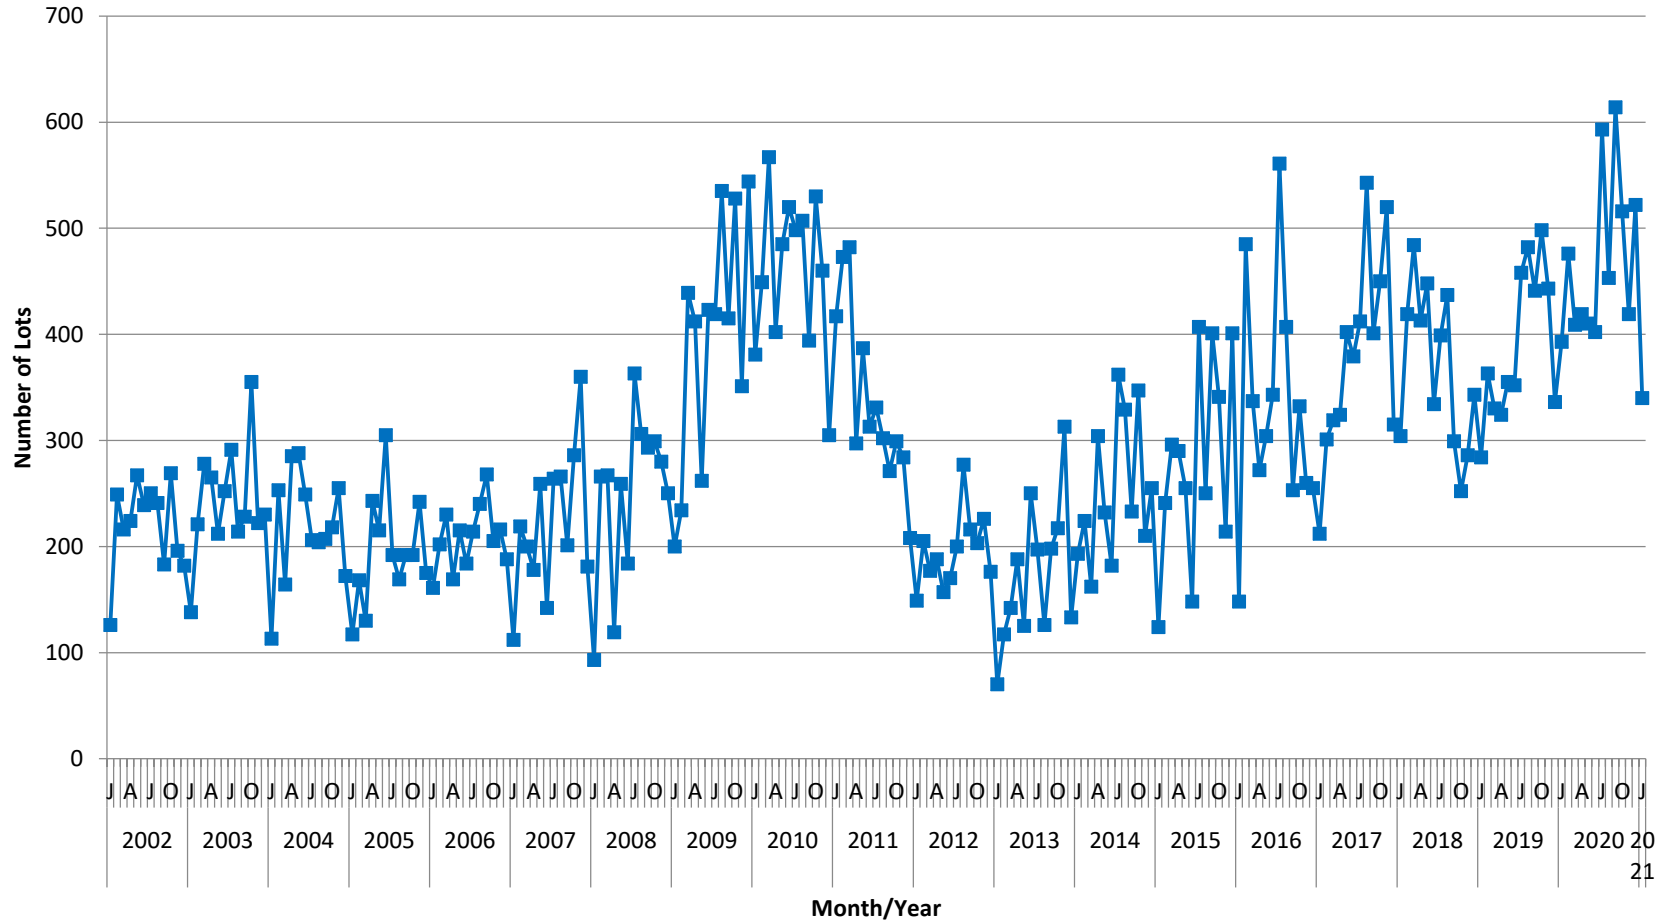

Number of Approved Dwelling/Units - Wyndham

1 Month Running Totals: January 2002 - January 2021

Source: WCC Building Permit Statistics . Note: "Lots" refers to all lots, regardless of use, Building Permits account for dwellings and units individually.