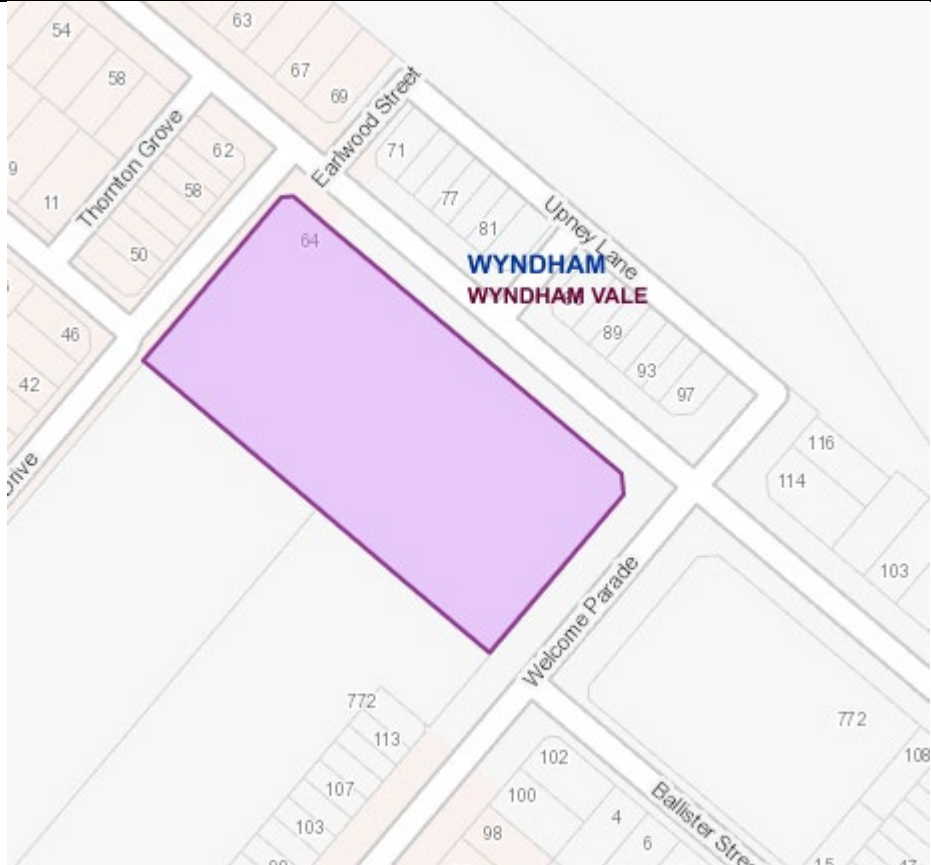

Horton Drive
Park

10 Horton
Drive,
Werribee

Park addressed to
Horton Drive.

Jernigan
Road Park

1 Jernigan
Road,
Tarneit

Park addressed to
Jernigan Road.

Lough Way
Park

151 Manor
Lakes
Boulevard,
Manor Lakes

On this occasion, Council put this name forward instead of the street it is addressed to (45 Maling Road) as the playground and main entrance to the park (including signage) will be facing Freshbrook Avenue.

Latitude Promenade Park

61 Latitude Promenade, Truganina

Park is addressed to Latitude Promenade.

Millbrook Drive Park

64 Millbrook Drive, Wyndham Vale

Park is addressed to Millbrook Drive.

<p>Montmarte Drive Park</p>	<p>9 Arnott Street, Truganina</p>		<p>This street name was used instead of the street it is addressed to (9 Arnott Street) as it is an existing park; the playground and footpath access is facing Montmarte Drive.</p>
-----------------------------	-----------------------------------	---	--

Mulholland Drive Park

30 Mulholland Drive, Tarneit

Park is addressed to Mulholland Drive.

Muscatel
Crescent
Park

3 Muscatel
Crescent,
Manor Lakes

Park is addressed to
Muscatel Crescent.

Universal Road Park

1 Universal Road, Tarneit