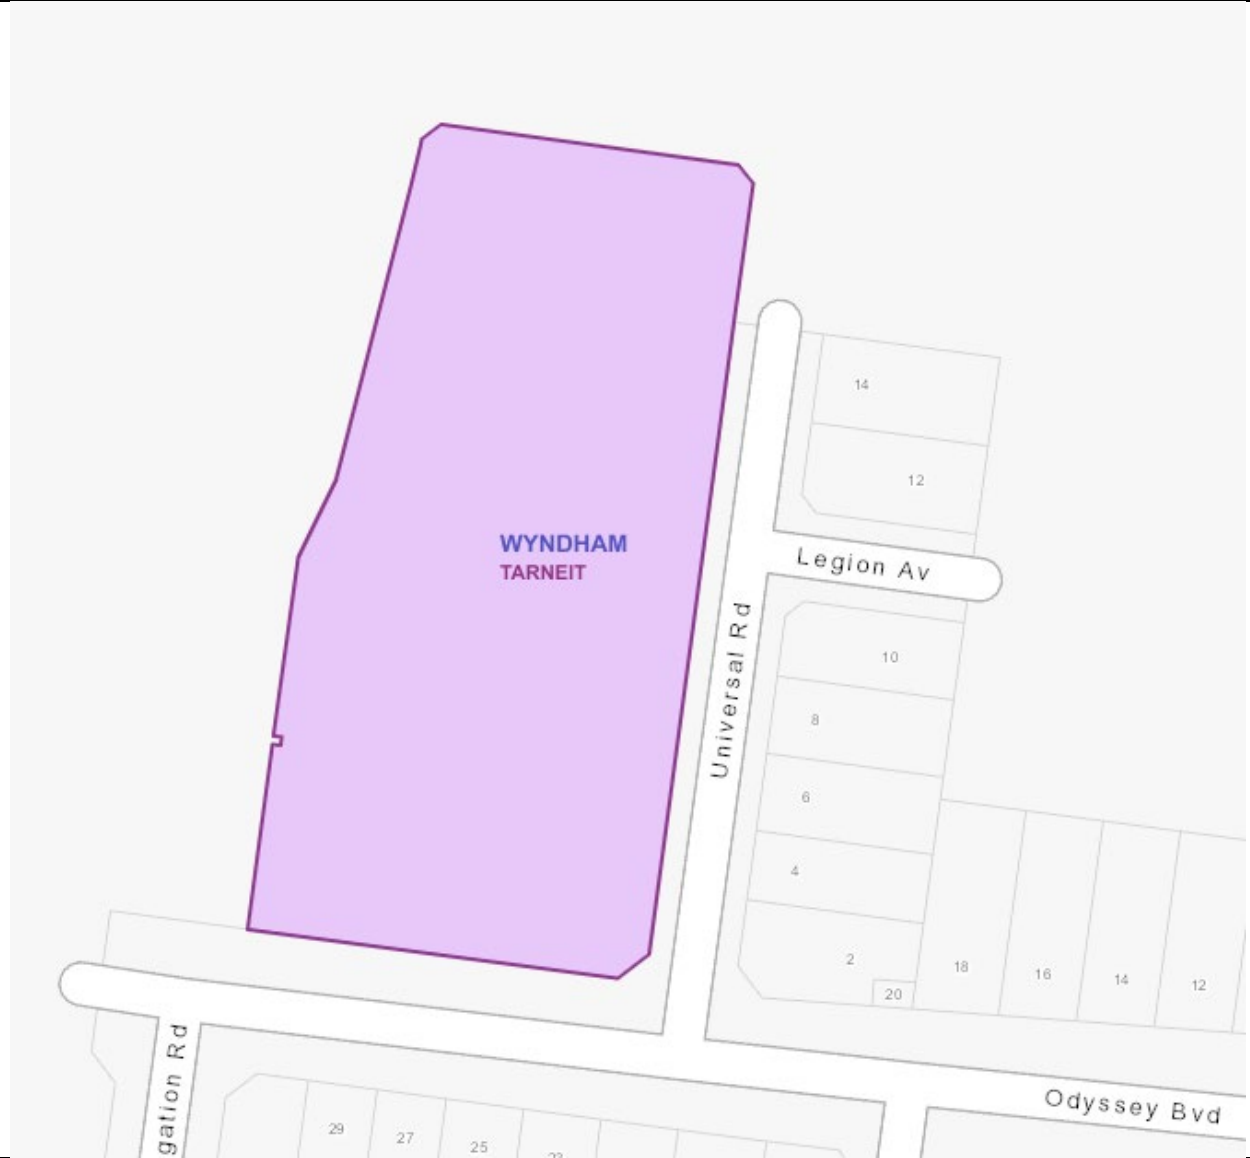

Horton Drive
Park

10 Horton
Drive,
Werribee

Park addressed to
Horton Drive.

Jernigan
Road Park

1 Jernigan
Road,
Tarneit

Park addressed to
Jernigan Road.

Lough Way
Park

151 Manor
Lakes
Boulevard,
Manor Lakes

On this occasion, Council put this name forward instead of the street it is addressed to (45 Maling Road) as the playground and main entrance to the park (including signage) will be facing Freshbrook Avenue.

Latitude Promenade Park

61 Latitude Promenade, Truganina

Park is addressed to Latitude Promenade.

Millbrook Drive Park

64 Millbrook Drive, Wyndham Vale

Park is addressed to Millbrook Drive.

<p>Montmarte Drive Park</p>	<p>9 Arnott Street, Truganina</p>		<p>This street name was used instead of the street it is addressed to (9 Arnott Street) as it is an existing park; the playground and footpath access is facing Montmarte Drive.</p>
-----------------------------	-----------------------------------	---	--

Mulholland Drive Park

30 Mulholland Drive, Tarneit

Park is addressed to Mulholland Drive.

Muscatel
Crescent
Park

3 Muscatel
Crescent,
Manor Lakes

Park is addressed to
Muscatel Crescent.

Universal Road Park

1 Universal Road, Tarneit