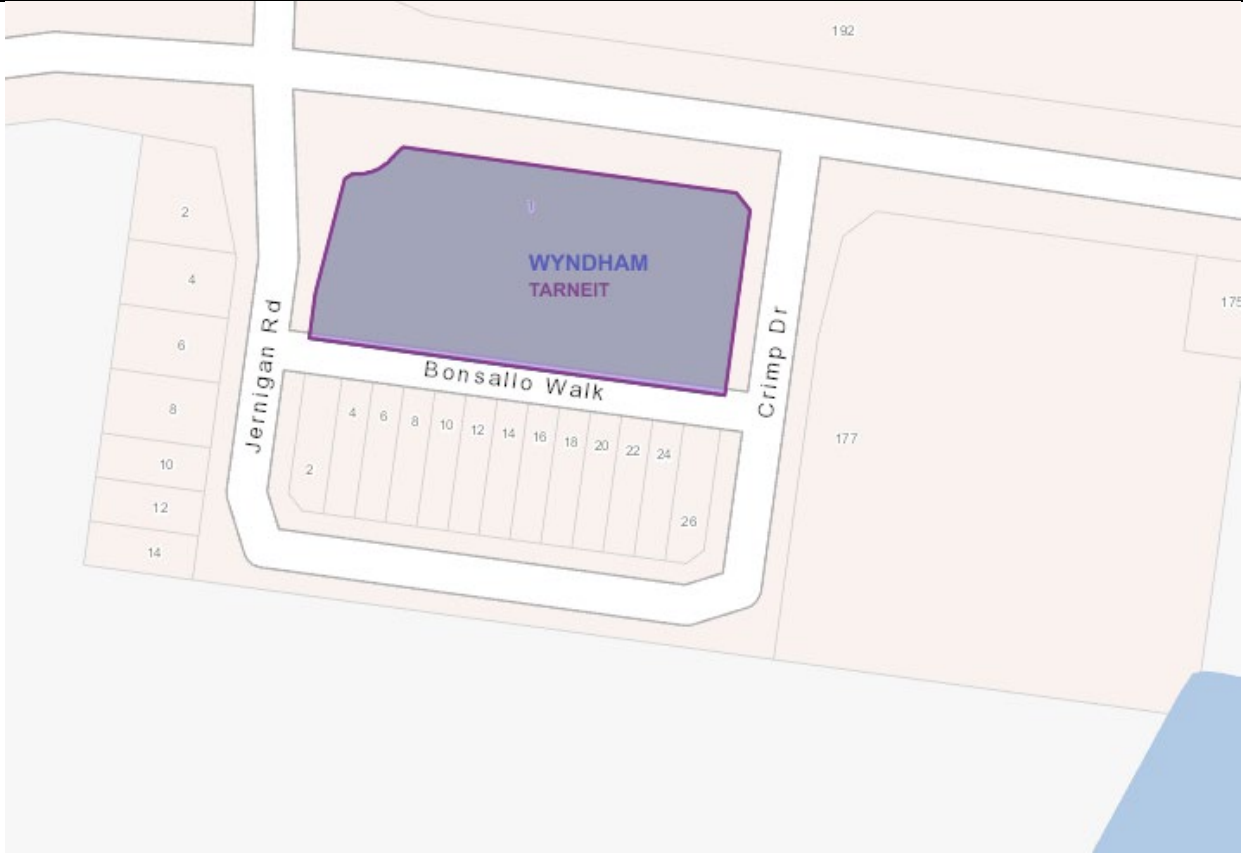

Park is addressed to
Crilly Street.

Parkwood
Terrace Park

44 Parkwood
Terrace,
Point Cook

Park addressed to
Parkwood Terrace.

Heyfield Drive Park

24 Heyfield Drive, Truganina

Park addressed to Heyfield Drive.

Horton Drive
Park

10 Horton
Drive,
Werribee

Park addressed to
Horton Drive.

Jernigan
Road Park

1 Jernigan
Road,
Tarneit

Park addressed to
Jernigan Road.

Lough Way
Park

151 Manor
Lakes
Boulevard,
Manor Lakes

Longest abutting
road is Lough Way.
Park is still addressed
to 151 Manor Lakes
Boulevard; however,
this is not an abutting
road.

Raffles Walk
Park

95
Grandvista
Boulevard,
Werribee

Park is addressed to Grandvista Boulevard, however, already a completed park on Grandvista Boulevard. The longest abutting road is Raffles Walk.

On this occasion, Council put this name forward instead of the street it is addressed to (45 Maling Road) as the playground and main entrance to the park (including signage) will be facing Freshbrook Avenue.