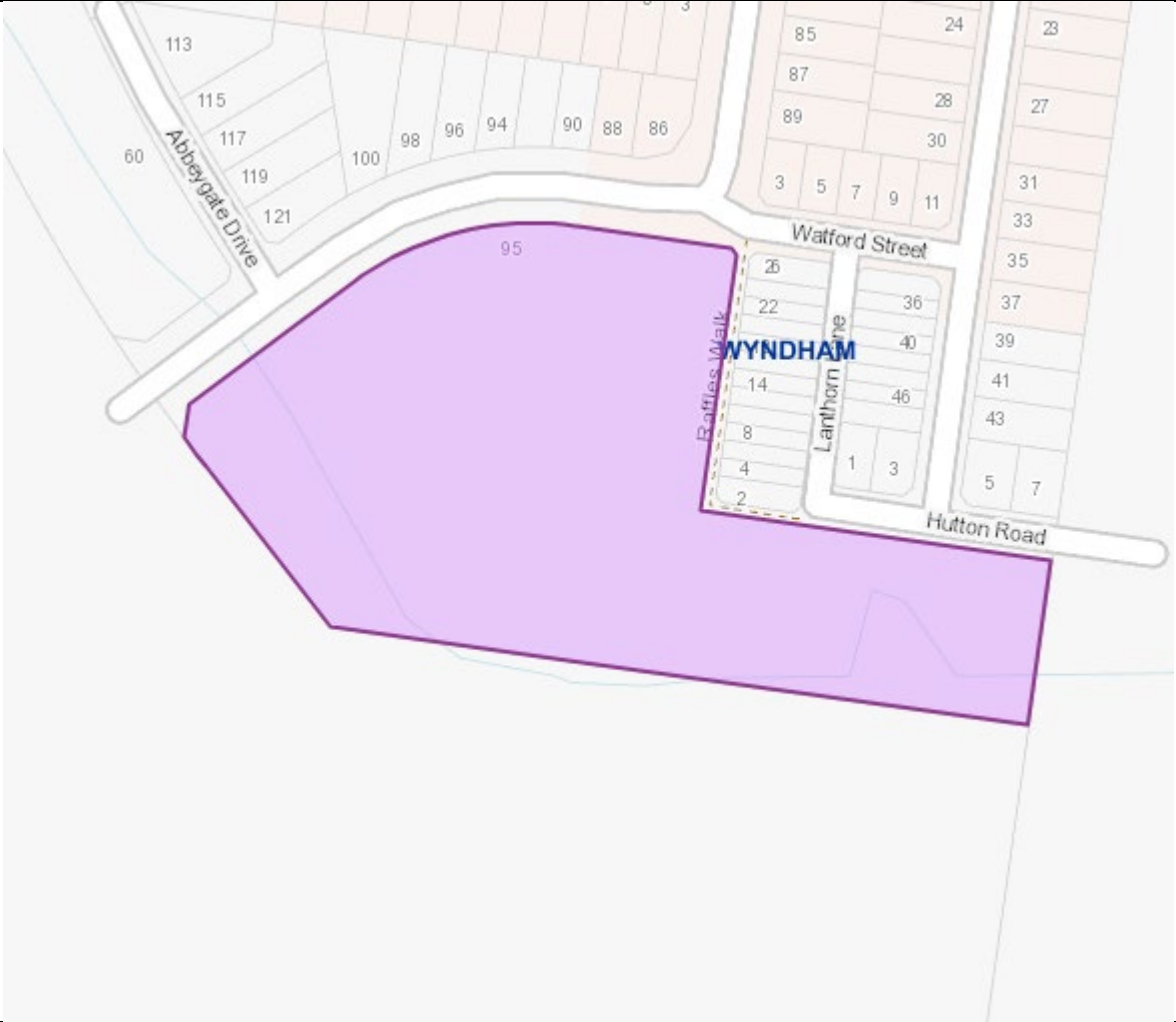

Park is addressed to
Crilly Street.

Parkwood
Terrace Park

44 Parkwood
Terrace,
Point Cook

Park addressed to
Parkwood Terrace.

Heyfield Drive Park

24 Heyfield Drive, Truganina

Park addressed to Heyfield Drive.

Horton Drive
Park

10 Horton
Drive,
Werribee

Park addressed to
Horton Drive.

Jernigan
Road Park

1 Jernigan
Road,
Tarneit

Park addressed to
Jernigan Road.

Lough Way
Park

151 Manor
Lakes
Boulevard,
Manor Lakes

Longest abutting
road is Lough Way.
Park is still addressed
to 151 Manor Lakes
Boulevard; however,
this is not an abutting
road.

Raffles Walk
Park

95
Grandvista
Boulevard,
Werribee

Park is addressed to Grandvista Boulevard, however, already a completed park on Grandvista Boulevard. The longest abutting road is Raffles Walk.

On this occasion, Council put this name forward instead of the street it is addressed to (45 Maling Road) as the playground and main entrance to the park (including signage) will be facing Freshbrook Avenue.