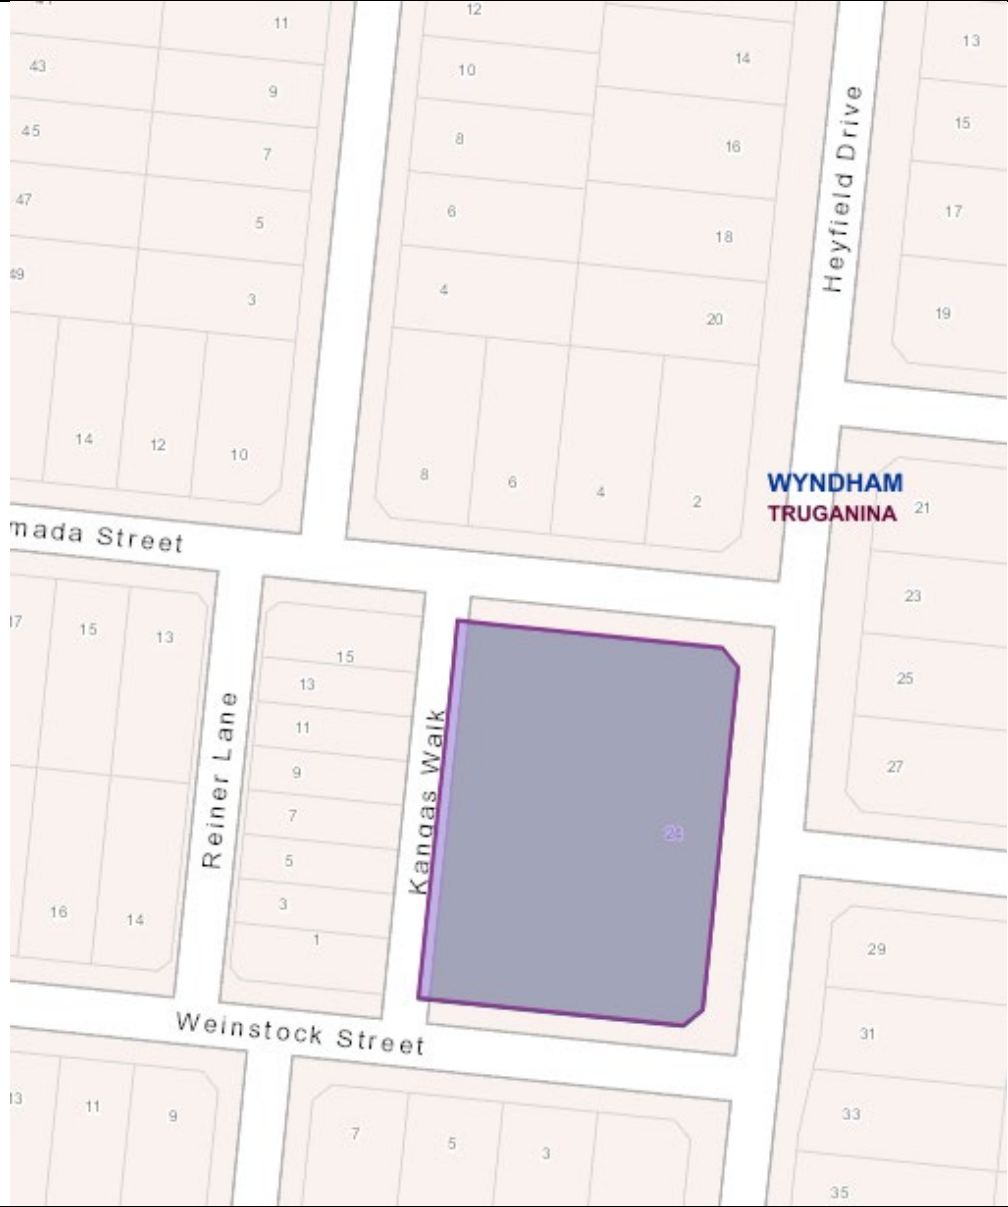

Park is addressed to
Crilly Street.

Parkwood
Terrace Park

44 Parkwood
Terrace,
Point Cook

Park addressed to
Parkwood Terrace.

Heyfield Drive Park

24 Heyfield Drive, Truganina

Park addressed to Heyfield Drive.

Horton Drive
Park

10 Horton
Drive,
Werribee

Park addressed to
Horton Drive.

Jernigan
Road Park

1 Jernigan
Road,
Tarneit

Park addressed to
Jernigan Road.

Lough Way
Park

151 Manor
Lakes
Boulevard,
Manor Lakes

Longest abutting
road is Lough Way.
Park is still addressed
to 151 Manor Lakes
Boulevard; however,
this is not an abutting
road.

Raffles Walk
Park

95
Grandvista
Boulevard,
Werribee

Park is addressed to Grandvista Boulevard, however, already a completed park on Grandvista Boulevard. The longest abutting road is Raffles Walk.

On this occasion, Council put this name forward instead of the street it is addressed to (45 Maling Road) as the playground and main entrance to the park (including signage) will be facing Freshbrook Avenue.