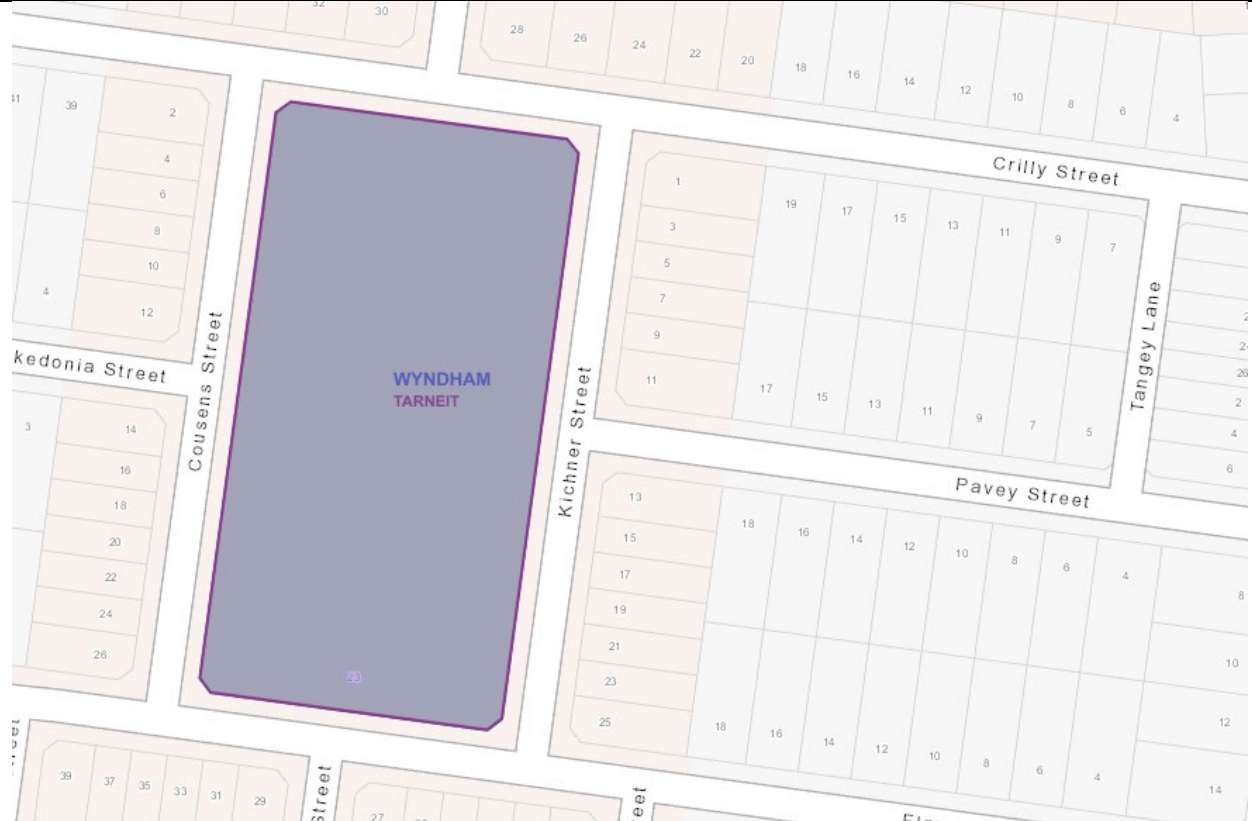

Attachment:

New Open Space Proposed Name	Address or Open Space	Map	Notes
Beehive Drive Park	47 Beehive Drive, Williams Landing		Park is addressed to Beehive Drive.

Crilly Street
Park

23 Crilly
Street,
Tarneit

Park is addressed to
Crilly Street.

Parkwood
Terrace Park

44 Parkwood
Terrace,
Point Cook

Park addressed to
Parkwood Terrace.

Heyfield Drive Park

24 Heyfield Drive, Truganina

Park addressed to Heyfield Drive.

Horton Drive
Park

10 Horton
Drive,
Werribee

Park addressed to
Horton Drive.

Jernigan
Road Park

1 Jernigan
Road,
Tarneit

Park addressed to
Jernigan Road.

Lough Way
Park

151 Manor
Lakes
Boulevard,
Manor Lakes

On this occasion, Council put this name forward instead of the street it is addressed to (45 Maling Road) as the playground and main entrance to the park (including signage) will be facing Freshbrook Avenue.