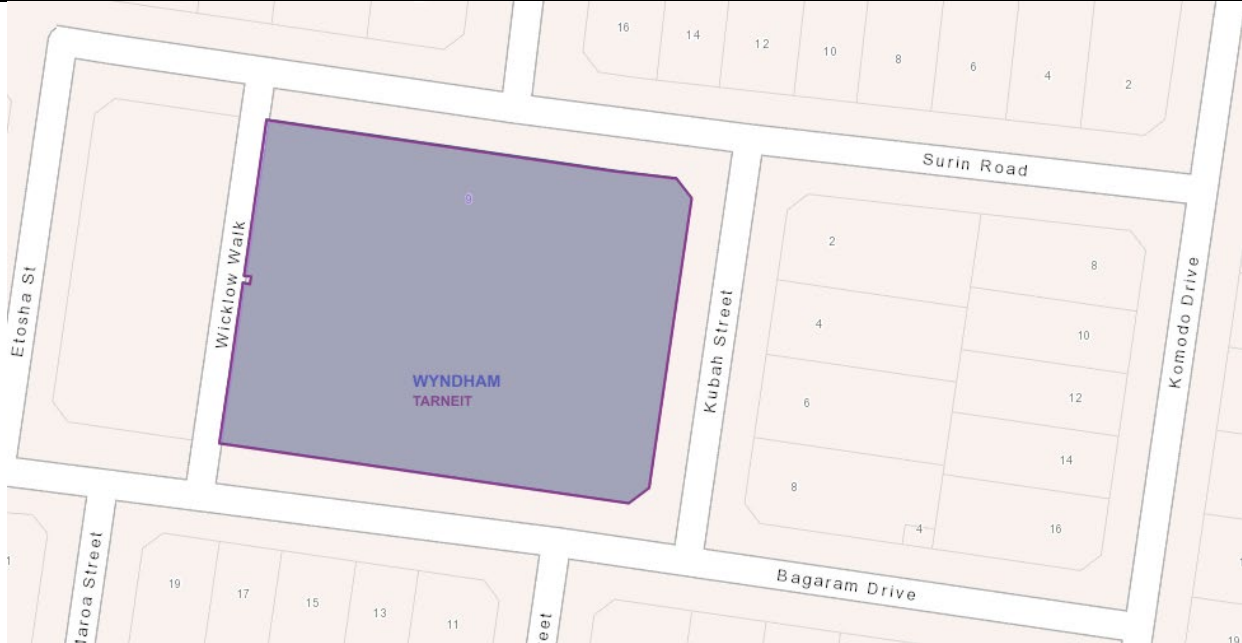

Horton Drive
Park

10 Horton
Drive,
Werribee

Park addressed to
Horton Drive.

Jernigan
Road Park

1 Jernigan
Road,
Tarneit

Park addressed to
Jernigan Road.

Lough Way
Park

151 Manor
Lakes
Boulevard,
Manor Lakes

Longest abutting
road is Lough Way.
Park is still addressed
to 151 Manor Lakes
Boulevard; however,
this is not an abutting
road.

Raffles Walk
Park

95
Grandvista
Boulevard,
Werribee

Park is addressed to Grandvista Boulevard, however, already a completed park on Grandvista Boulevard. The longest abutting road is Raffles Walk.

Surin Road
Park

9 Surin Road,
Tarneit

Park is addressed to
Surin Road.

Barrabool
Boulevard
Park

23 Barrabool
Boulevard,
Mambourin

Park is addressed to
Barrabool Boulevard.

Freshbrook Avenue Park

45 Maling Road, Truganina

On this occasion, Council put this name forward instead of the street it is addressed to (45 Maling Road) as the playground and main entrance to the park (including signage) will be facing Freshbrook Avenue.