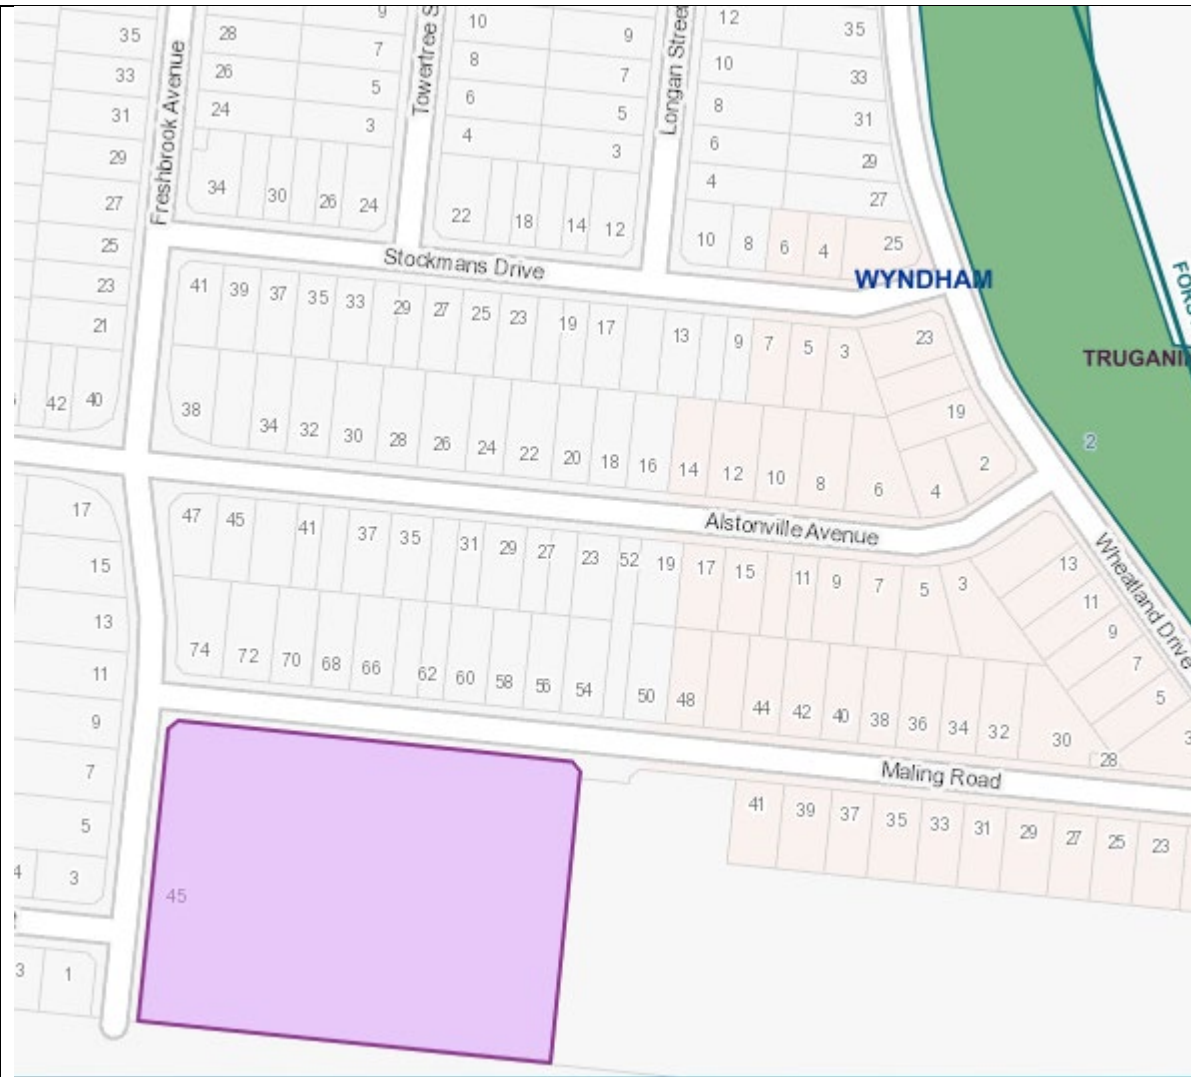

Horton Drive
Park

10 Horton
Drive,
Werribee

Park addressed to
Horton Drive.

Jernigan
Road Park

1 Jernigan
Road,
Tarneit

Park addressed to
Jernigan Road.

Lough Way
Park

151 Manor
Lakes
Boulevard,
Manor Lakes

Surin Road
Park

9 Surin Road,
Tarneit

Park is addressed to
Surin Road.

Barrabool
Boulevard
Park

23 Barrabool
Boulevard,
Mambourin

Park is addressed to
Barrabool Boulevard.

Freshbrook Avenue Park

45 Maling Road, Truganina

On this occasion, Council put this name forward instead of the street it is addressed to (45 Maling Road) as the playground and main entrance to the park (including signage) will be facing Freshbrook Avenue.

Latitude Promenade Park

61 Latitude Promenade, Truganina

Park is addressed to Latitude Promenade.

Millbrook Drive Park

64 Millbrook Drive, Wyndham Vale

Park is addressed to Millbrook Drive.

<p>Montmarte Drive Park</p>	<p>9 Arnott Street, Truganina</p>		<p>This street name was used instead of the street it is addressed to (9 Arnott Street) as it is an existing park; the playground and footpath access is facing Montmarte Drive.</p>
-----------------------------	-----------------------------------	---	--