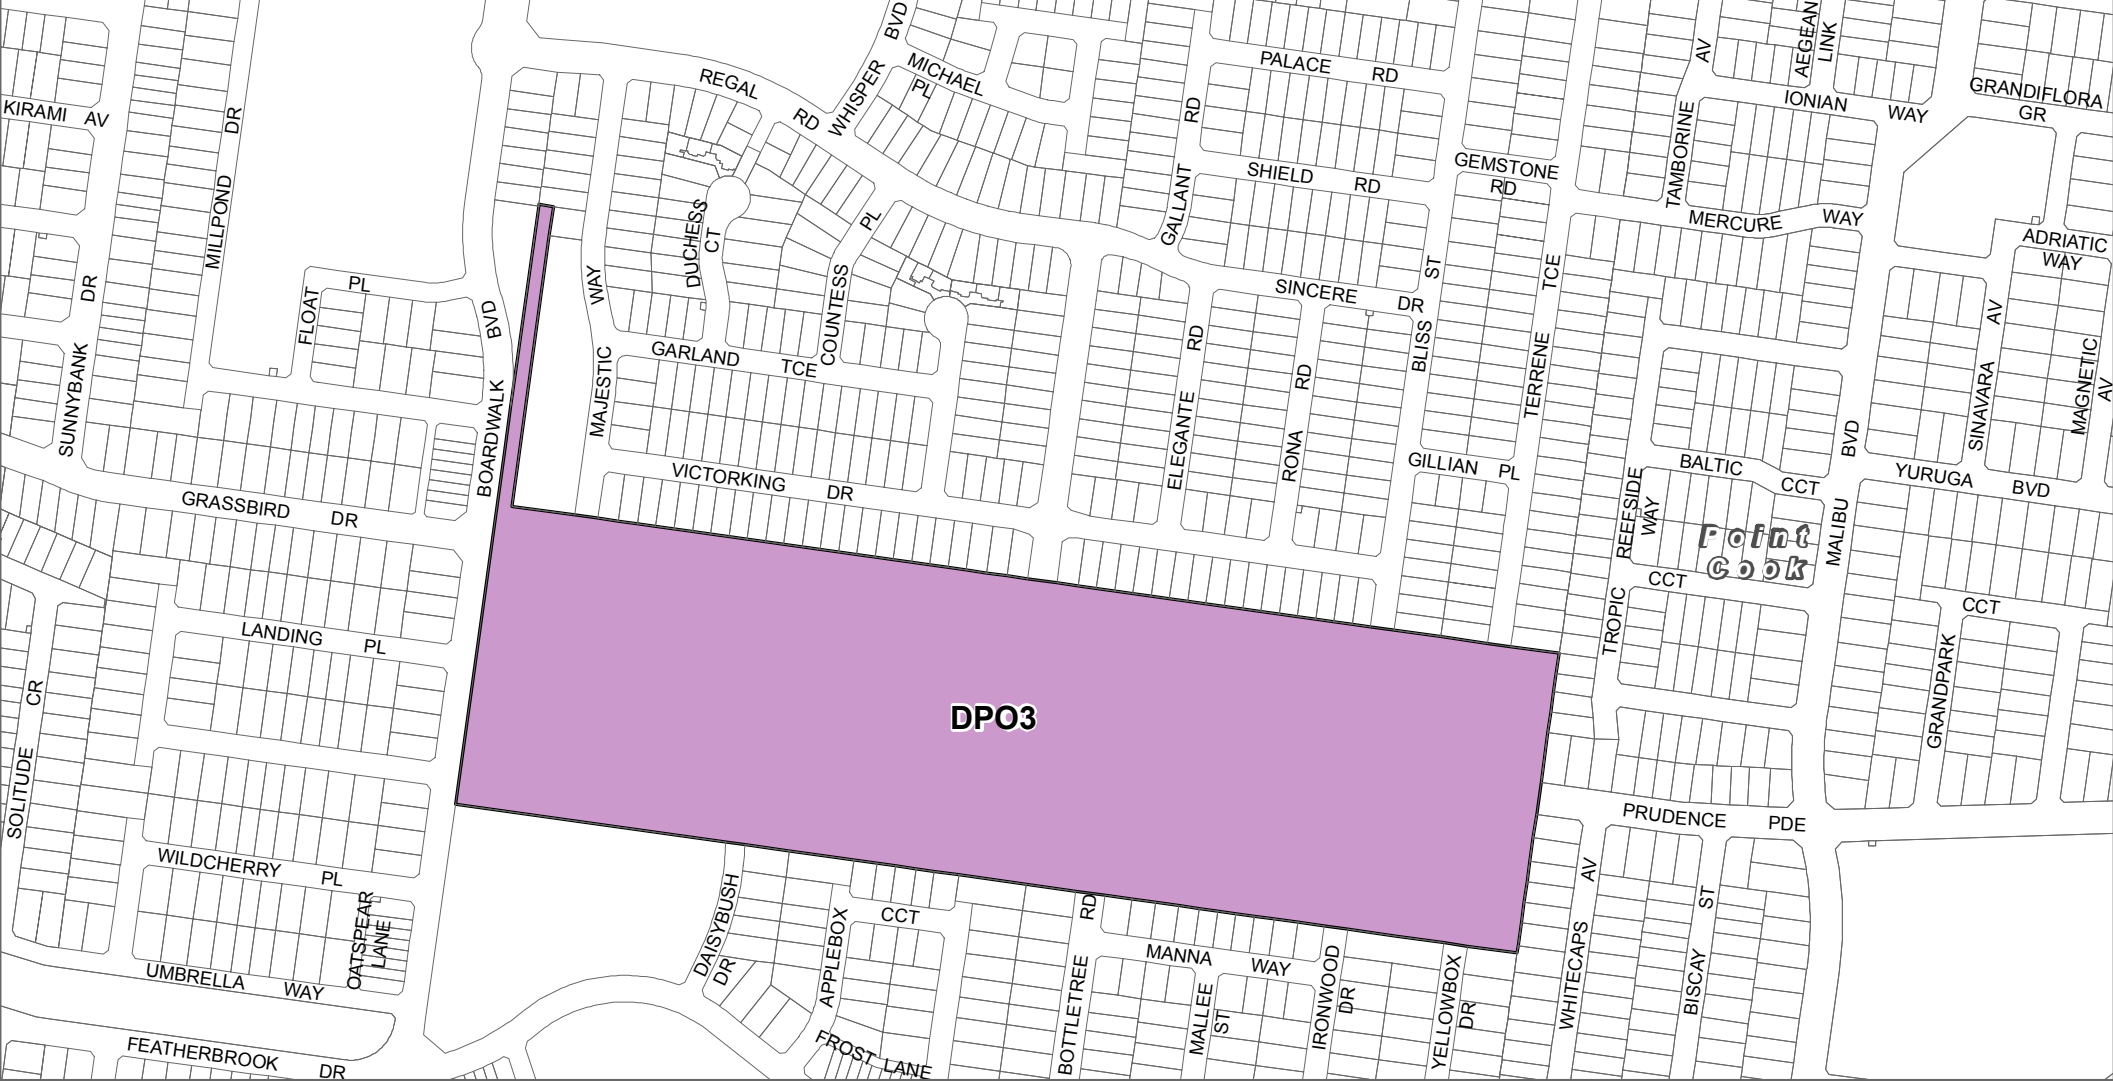

WYNDHAM PLANNING SCHEME - LOCAL PROVISION AMENDMENT C228wynd

- LEGEND**
- DPO3 - Development Plan Overlay - Schedule 3
 - Local Government Area

Disclaimer
 This publication may be of assistance to you but the State of Victoria and its employees do not guarantee that the publication is without flaw of any kind or is wholly appropriate for your particular purposes and therefore disclaims all liability for any error, loss or other consequence which may arise from you relying on any information in this publication.

© The State of Victoria Department of Environment, Land, Water and Planning 2018

Part of Planning Scheme Map 17DPO