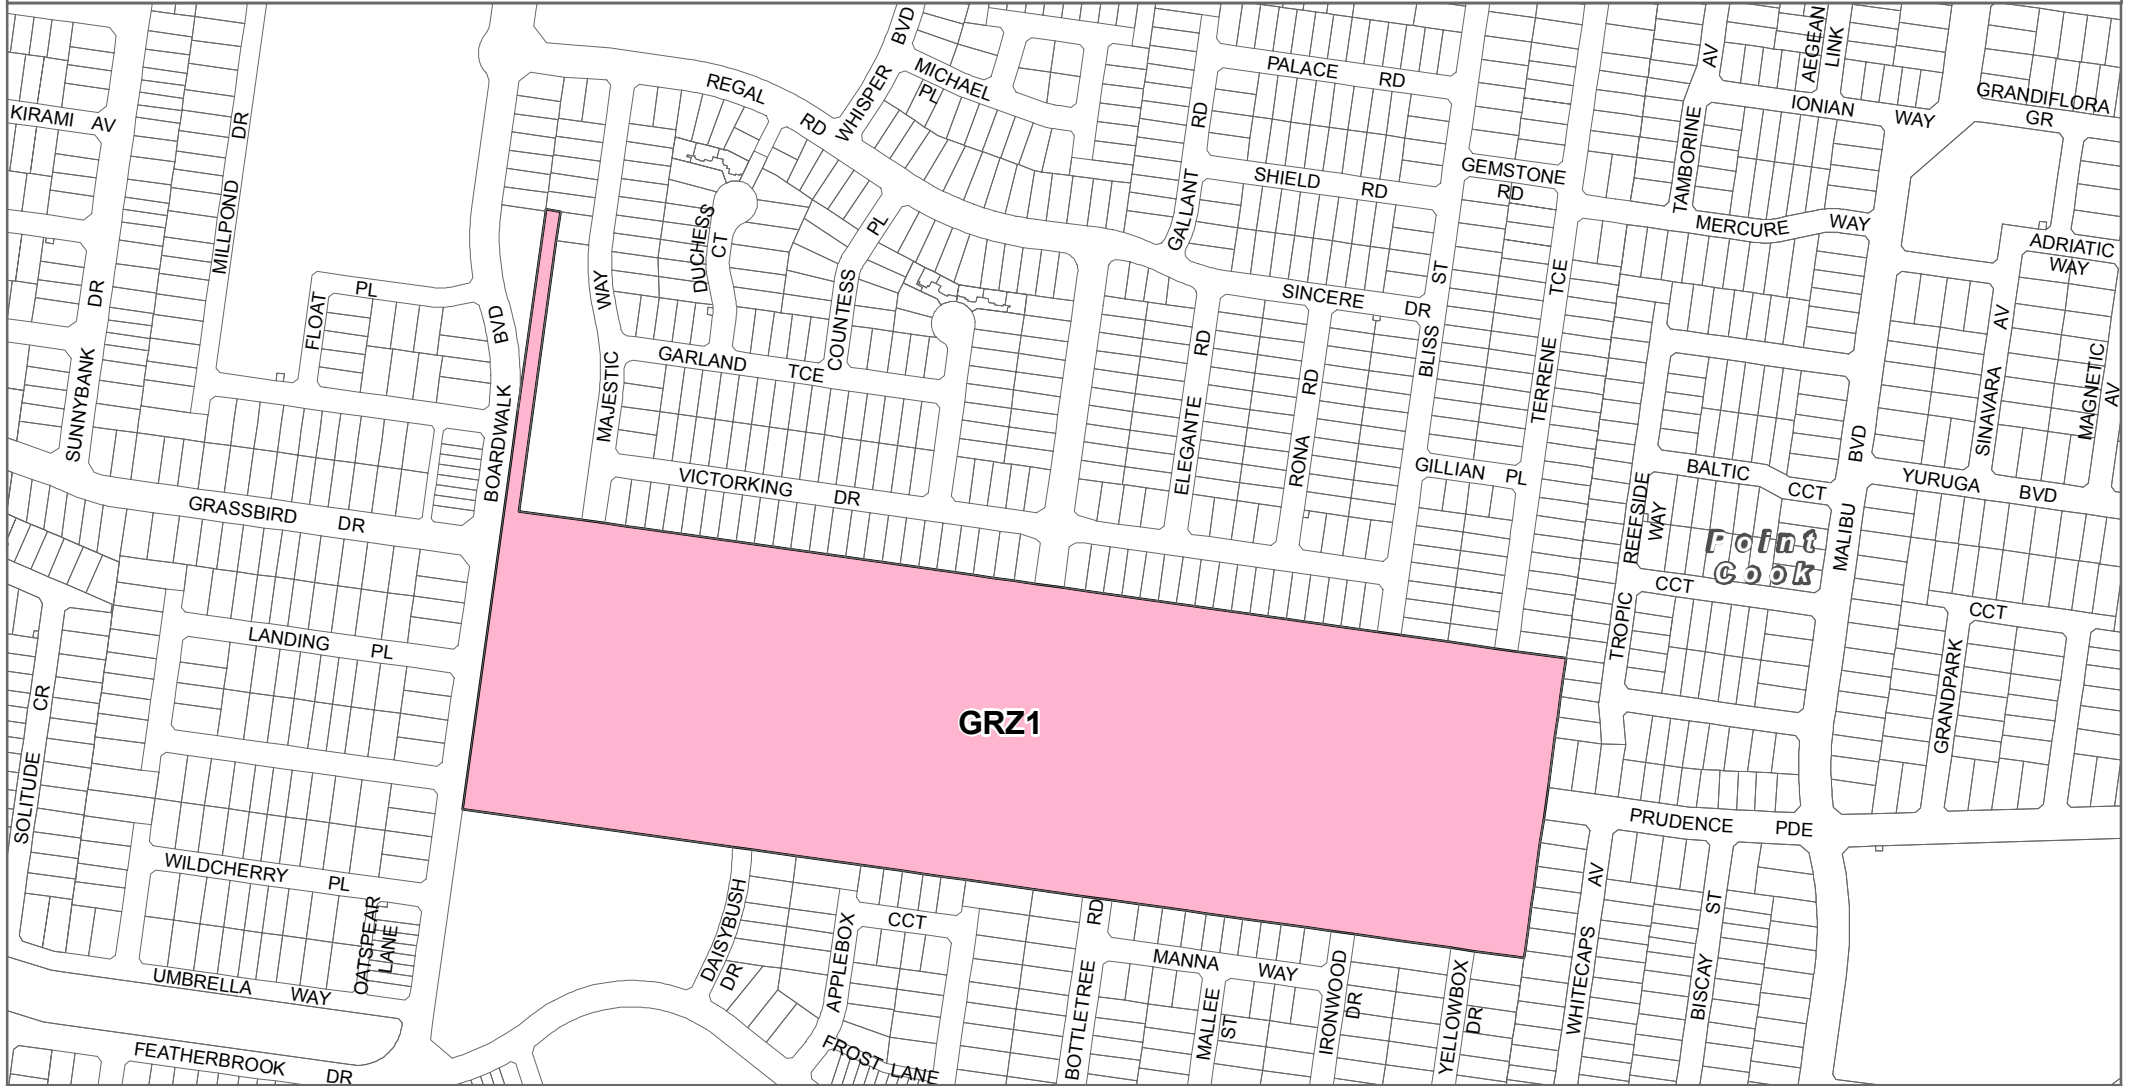

WYNDHAM PLANNING SCHEME - LOCAL PROVISION AMENDMENT C228wynd

- LEGEND**
- GRZ - General Residential Zone
 - Local Government Area

Disclaimer
 This publication may be of assistance to you but the State of Victoria and its employees do not guarantee that the publication is without flaw of any kind or is wholly appropriate for your particular purposes and therefore disclaims all liability for any error, loss or other consequence which may arise from you relying on any information in this publication.

© The State of Victoria Department of Environment, Land, Water and Planning 2018

Part of Planning Scheme Map 17