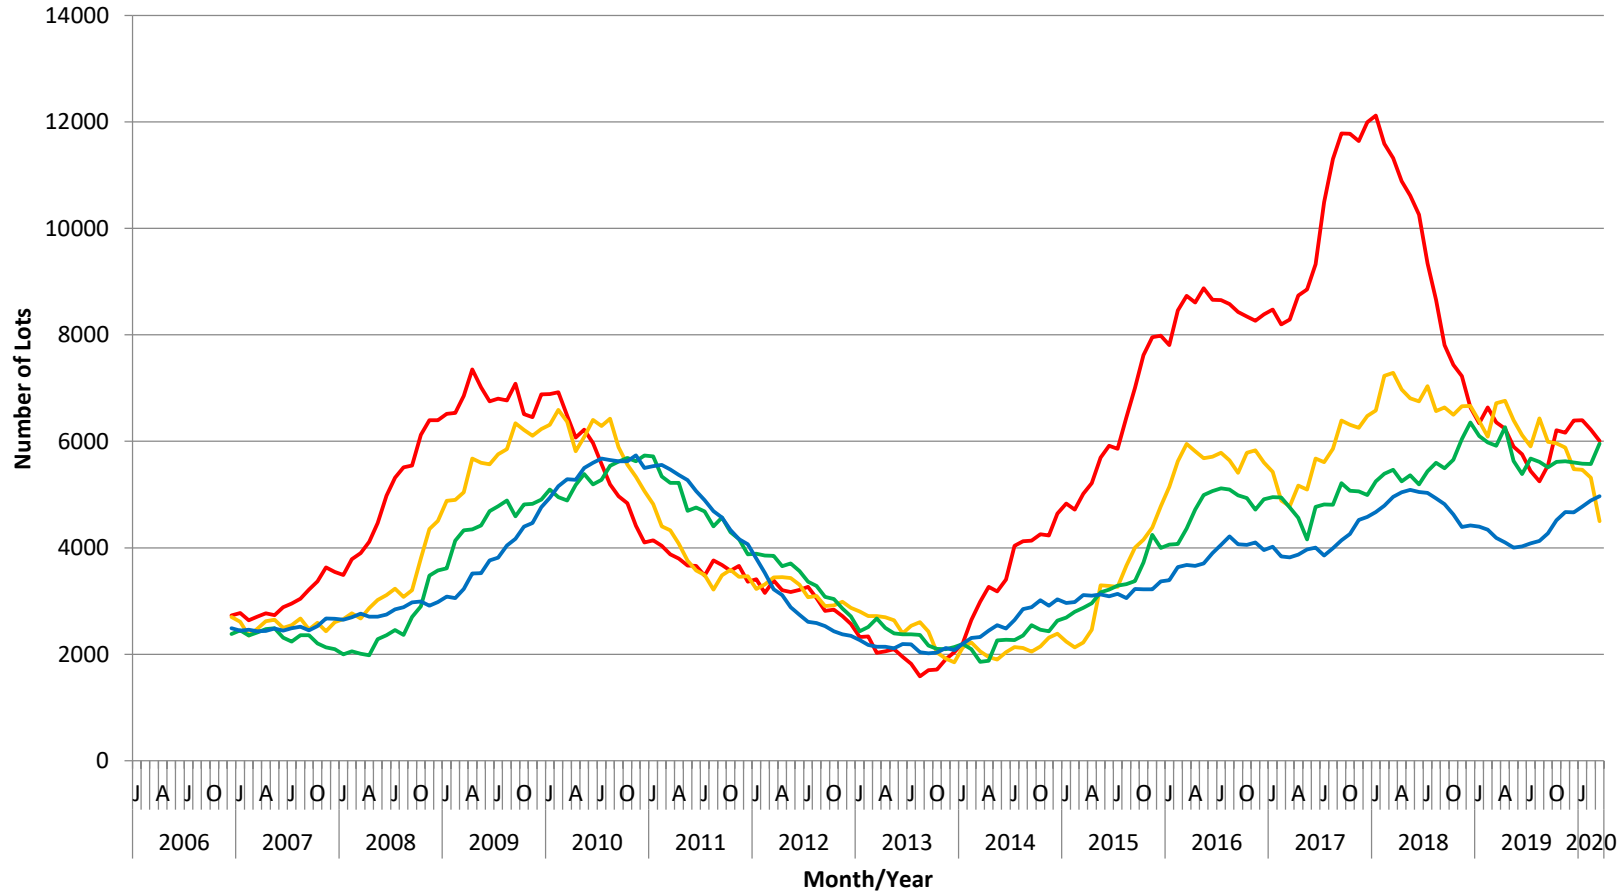

Number of Lots Processed - Wyndham

12 Month Running Totals: December 2006 - March 2020

Source: WCC Proclaim Profiler Report and Building Permit Statistics . Note: "Lots" refers to all lots, regardless of use, Building Permits account for dwellings and units individually.