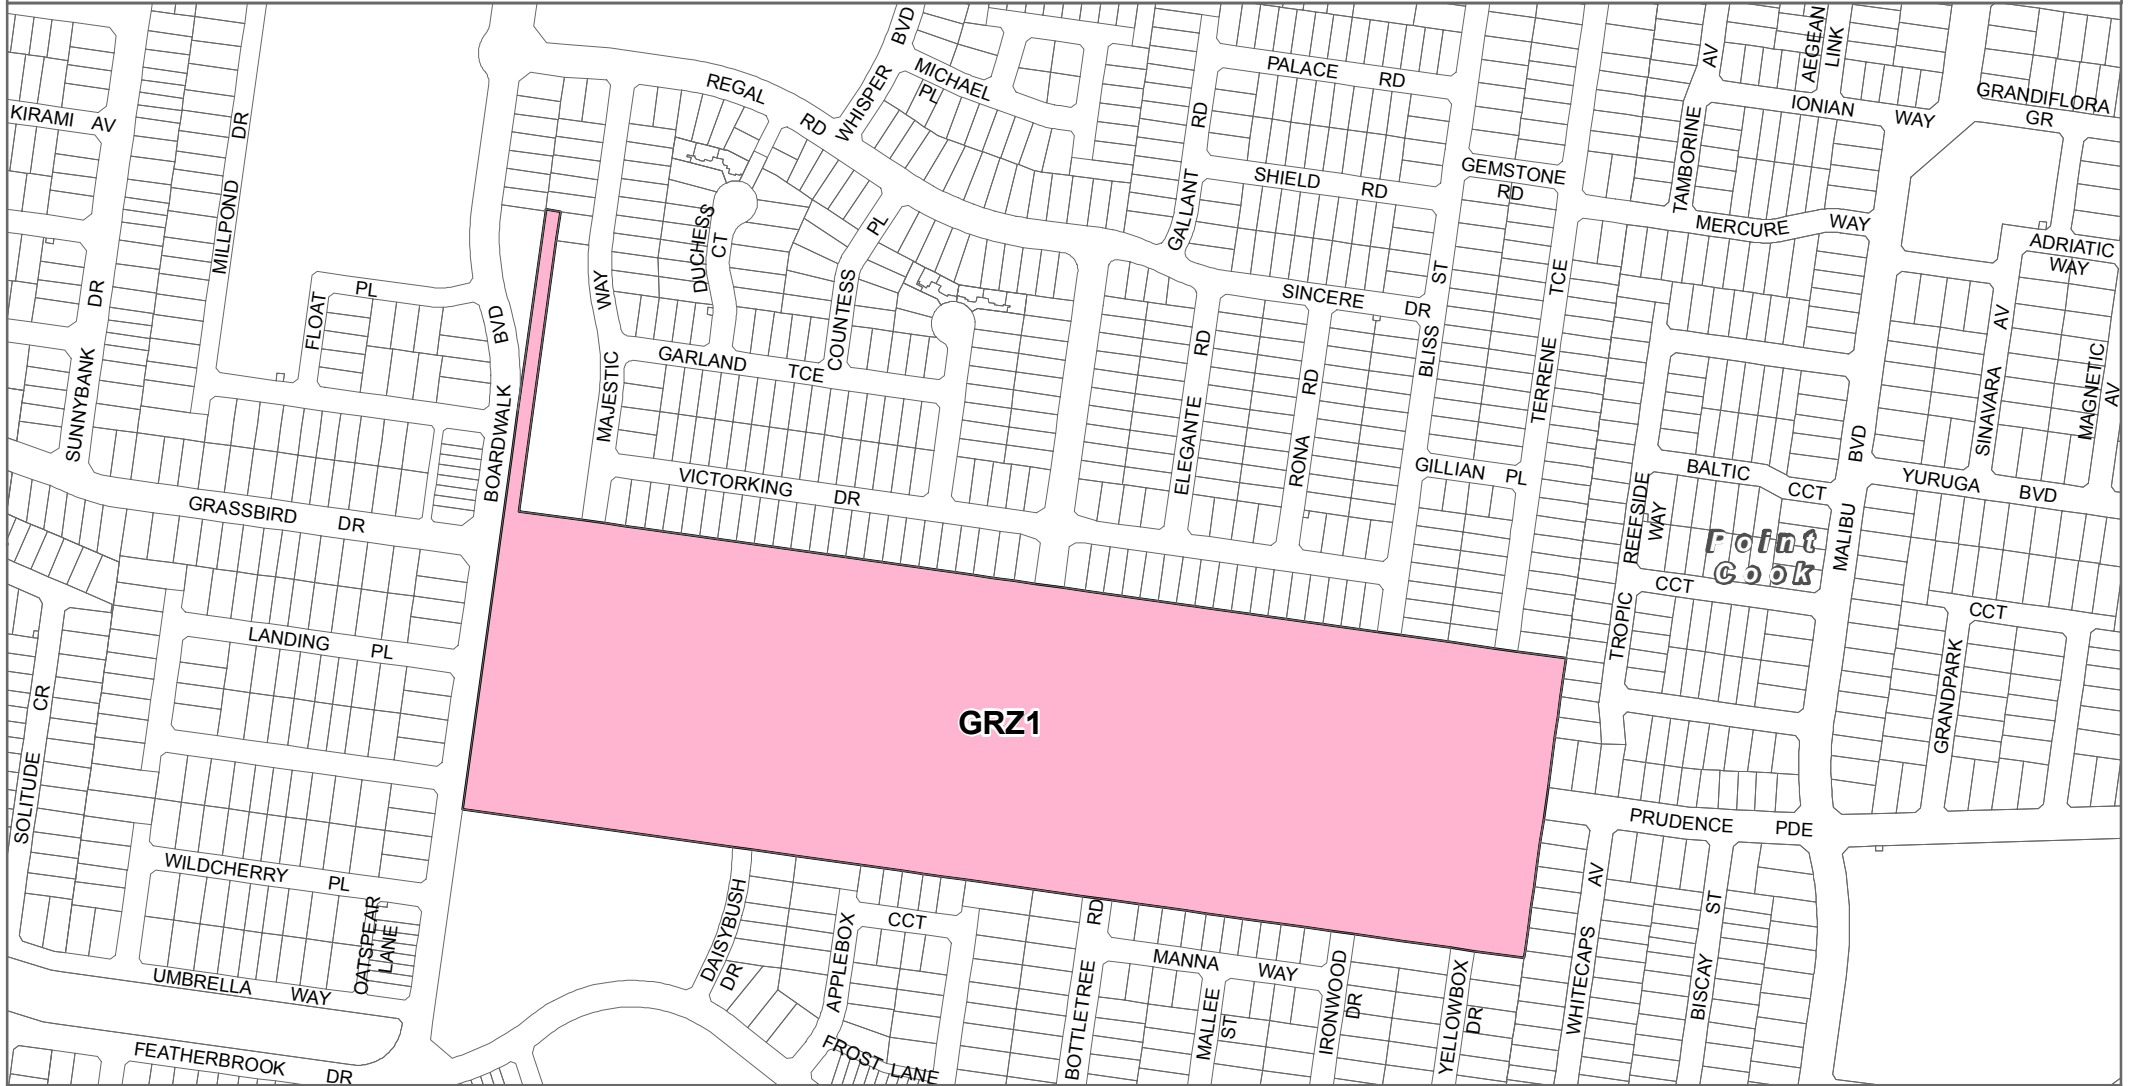

WYNDHAM PLANNING SCHEME - LOCAL PROVISION AMENDMENT C228

LEGEND
 GRZ - General Residential Zone
 Local Government Area

Disclaimer
 This publication may be of assistance to you but the State of Victoria and its employees do not guarantee that the publication is without flaw of any kind or is wholly appropriate for your particular purposes and therefore disclaims all liability for any error, loss or other consequence which may arise from you relying on any information in this publication.

© The State of Victoria Department of Environment, Land, Water and Planning 2018

Planning Group
 Print Date: 11/09/2018

Part of Planning Scheme Map 17