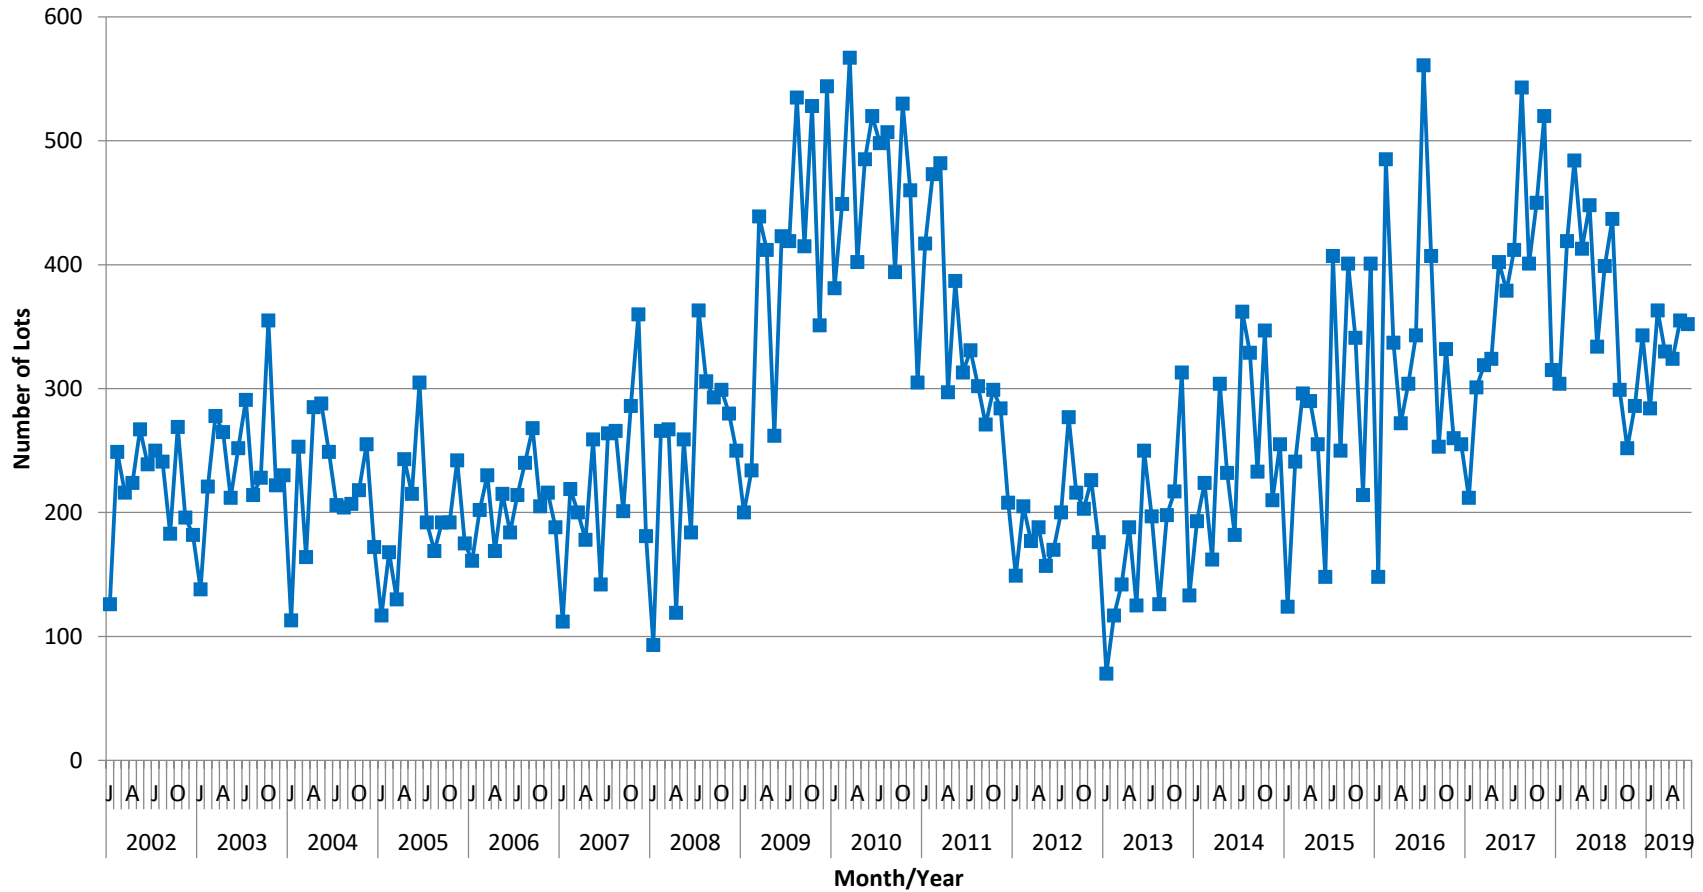

Number of Dwelling Permits - Wyndham

1 Month Running Totals: January 2002 - June 2019

Source: WCC Building Permit Statistics . Note: "Lots" refers to all lots, regardless of use, Building Permits account for dwellings and units individually.

—■—