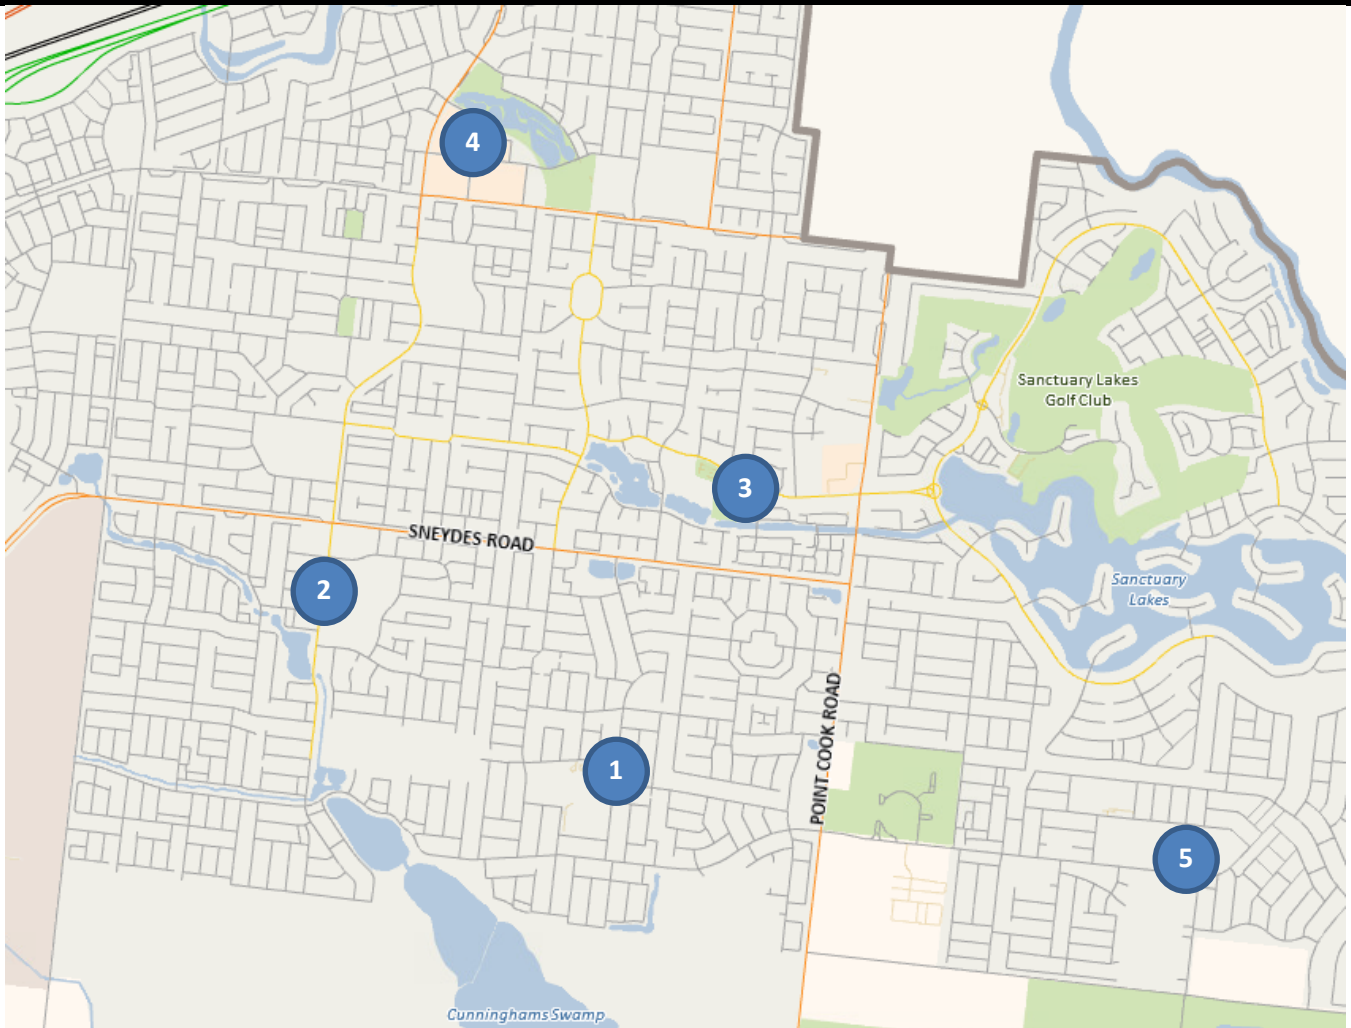

*^This Kindergarten is operated by bestchance Child and Family Care Inc.*

INDICATES GROUP IS FULL AND HAS A WAITING LIST

INDICATES GROUP IS CURRENTLY FULL

INDICATES GROUP HAS UNDER FIVE PLACES REMAINING

POINT COOK KINDERGARTENS

KINDERGARTEN	PLACES LEFT	GROUP	MONDAY	TUESDAY	WEDNESDAY	THURSDAY	FRIDAY
<b>Alamanda *</b> 21 Prudence Pde Point Cook 3030	FULL	Cherry	8:00 - 1:00		8:00 - 1:00		12:00 – 5:00
	FULL	Grape		8:00 - 3:30		8:00 - 3:30	
	FULL	Navy		9:00 - 4:30		9:00 - 4:30	
	FULL	Orange	8:30 - 4:00		8:30 - 4:00		
	FULL	Pink	8:00 - 1:00		12:00 - 5:00		8:00 - 1:00
	FULL	Teal	1:30 - 5:15		1:30 - 5:15		8:30 - 4:00
	FULL	White		8:30 - 4:00		8:30 - 4:00	
<b>Featherbrook</b> 33-35 Windorah Drive Point Cook 3030	FULL	Blue	8:15 - 1:15		8:15 - 1:15		8:15 - 1:15
	UNDER 5	Grape		8:00 - 3:30		8:00 - 3:30	
	FULL	Navy		9:00 - 4:30		9:00 - 4:30	
	FULL	Orange	8:30 - 4:00		8:30 - 4:00		
	UNDER 5	Red	8:00 - 1:00		8:00 - 1:00		8:00 – 1:00
	FULL	Teal	1:30 - 5:15		1:30 - 5:15		8:30 - 4:00
	FULL	White		8:30 - 4:00		8:30 - 4:00	
<b>Jamieson Way</b> 59 Jamieson Way Point Cook 3030	UNDER 5	Navy		9:00 - 4:30		9:00 - 4:30	
	UNDER 5	Orange	8:30 - 4:00		8:30 - 4:00		
	UNDER 5	Red	8:00 - 1:00		8:00 - 1:00		8:00 – 1:00
	UNDER 5	White		8:30 - 4:00		8:30 - 4:00	
<b>Point Cook CLC</b> 1-21 Cheetham Street Point Cook 3030	FULL	Navy		9:00 - 4:30		9:00 - 4:30	
	FULL	Orange	8:30 - 4:00		8:30 - 4:00		
	FULL	Red	8:00 - 1:00		8:00 - 1:00		8:00 – 1:00
	FULL	Teal	1:30 - 5:15		1:30 - 5:15		8:30 - 4:00
	FULL	White		8:30 - 4:00		8:30 - 4:00	
<b>Saltwater</b> 153 Saltwater Promenade Point Cook 3030	FULL	Navy		9:00 - 4:30		9:00 - 4:30	
	FULL	Orange	8:30 - 4:00		8:30 - 4:00		
	FULL	Red	8:00 - 1:00		8:00 - 1:00		8:00 – 1:00
	FULL	White		8:30 - 4:00		8:30 - 4:00	