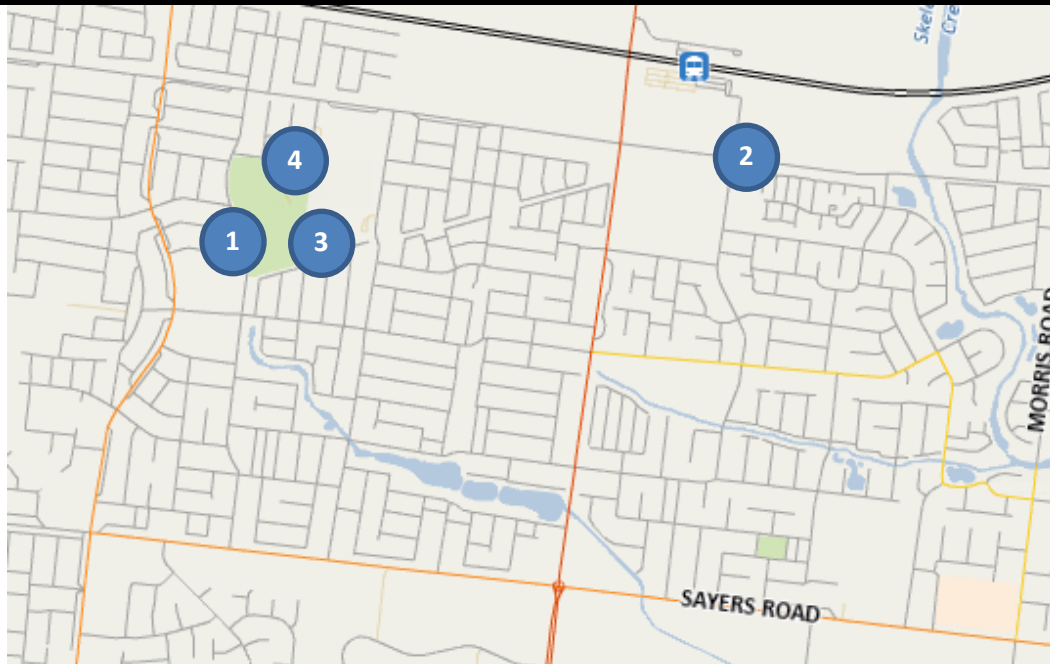

INDICATES GROUP IS FULL AND HAS A WAITING LIST	INDICATES GROUP IS CURRENTLY FULL	INDICATES GROUP HAS UNDER FIVE PLACES REMAINING

TARNEIT KINDERGARTENS

KINDERGARTEN	PLACES LEFT	GROUP	MONDAY	TUESDAY	WEDNESDAY	THURSDAY	FRIDAY
Penrose 83 Penrose Promenade Tarneit 3029	FULL	Navy		9:00 - 4:30		9:00 - 4:30	
	FULL	Orange	8:30 - 4:00		8:30 - 4:00		
	FULL	Red	8:00 - 1:00		8:00 - 1:00		8:00 - 1:00
	FULL	White		8:30 - 4:00		8:30 - 4:00	
Tarneit 150 Sunset Views Blvd Tarneit 3029	FULL	Navy		9:00 - 4:30		9:00 - 4:30	
	FULL	Orange	8:30 - 4:00		8:30 - 4:00		
	FULL	Red	8:00 - 1:00		8:00 - 1:00		8:00 - 1:00
	FULL	Teal	1:30 - 5:15		1:30 - 5:15		8:30 - 4:00
Tarneit Central * 21-23 Brinbrook Street Tarneit 3029	FULL	Cherry	8:00 - 1:00		8:00 - 1:00		12:00 - 5:00
	UNDER 5	Grape		8:00 - 3:30		8:00 - 3:30	
	FULL	Navy		9:00 - 4:30		9:00 - 4:30	
	FULL	Orange	8:30 - 4:00		8:30 - 4:00		
	FULL	Pink	8:00 - 1:00		12:00 - 5:00		8:00 - 1:00
Tarneit North ^ 2-28 Goddard Street Tarneit 3029	FULL	White		8:30 - 4:00		8:30 - 4:00	
	FULL	Grape		8:00 - 3:30		8:00 - 3:30	
	FULL	Navy		9:00 - 4:30		9:00 - 4:30	
	FULL	Orange	8:30 - 4:00		8:30 - 4:00		
	UNDER 5	Red	8:00 - 1:00		8:00 - 1:00		8:00 - 1:00