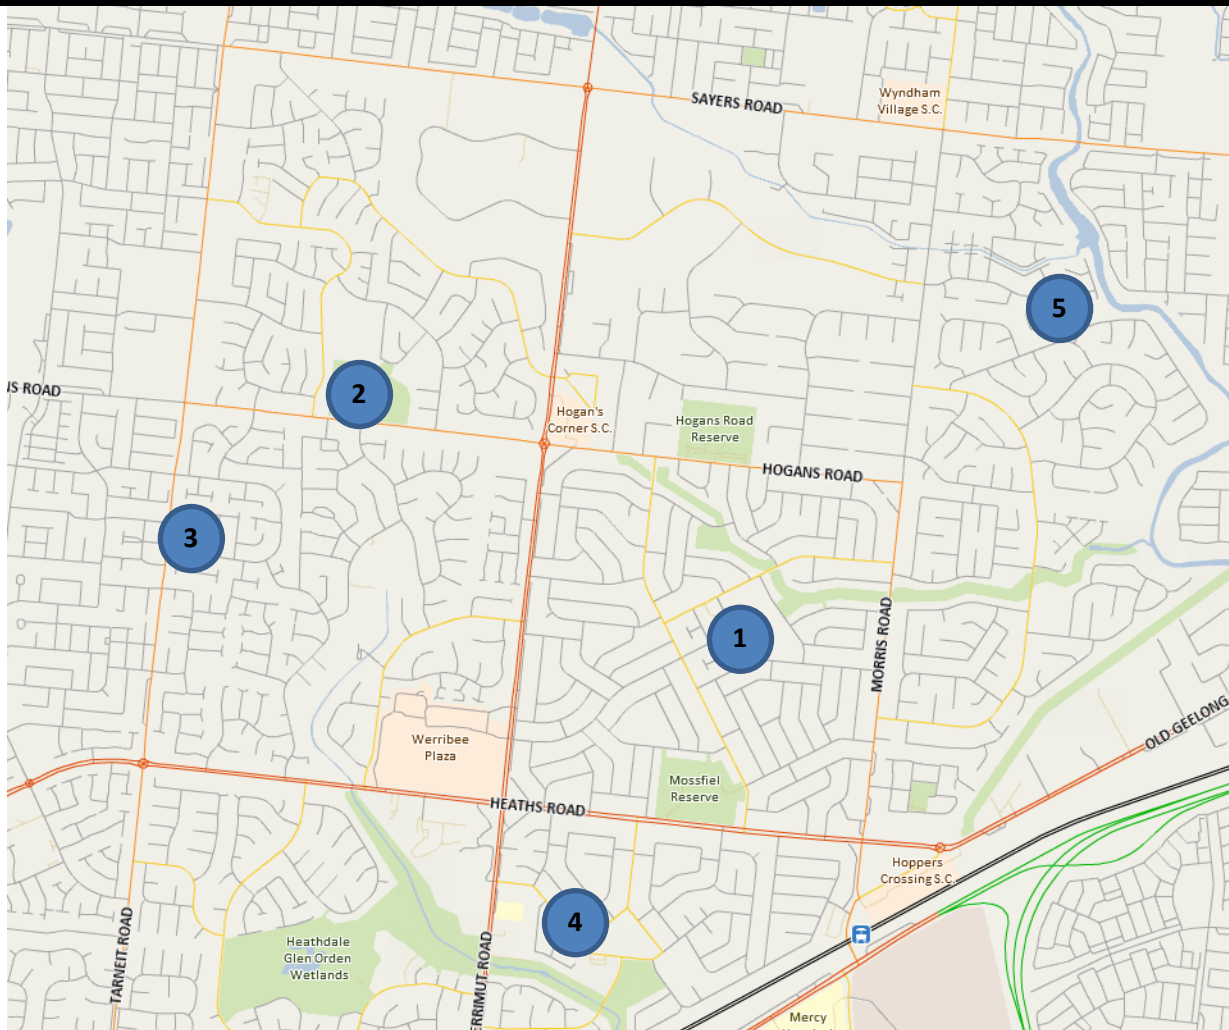

INDICATES GROUP IS FULL AND HAS A WAITING LIST

INDICATES GROUP IS CURRENTLY FULL

INDICATES GROUP HAS UNDER FIVE PLACES REMAINING

**HOPPERS CROSSING KINDERGARTENS**

KINDERGARTEN	PLACES LEFT	GROUP	MONDAY	TUESDAY	WEDNESDAY	THURSDAY	FRIDAY
<b>Karobran</b> 64 Spring Drive Hoppers Crossing 3029	FULL	Navy		9:00 - 4:30		9:00 - 4:30	
	FULL	Red	8:00 - 1:00		8:00 - 1:00		8:00 - 1:00
	FULL	White		8:30 - 4:00		8:30 - 4:00	
	FULL	Yellow	8:30 - 1:30		8:30 - 1:30		8:30 - 1:30
<b>Mossfiel</b> 3A Guinane Avenue Hoppers Crossing 3029	UNDER 5	Red	8:00 - 1:00		8:00 - 1:00		8:00 - 1:00
	UNDER 5	White		8:30 - 4:00		8:30 - 4:00	
<b>The Grange</b> 260-280 Hogans Road Hoppers Crossing 3029	UNDER 5	Navy		9:00 - 4:30		9:00 - 4:30	
	UNDER 5	Orange	8:30 - 4:00		8:30 - 4:00		
	UNDER 5	Red	8:00 - 1:00		8:00 - 1:00		8:00 - 1:00
	FULL	Teal	1:30 - 5:15		1:30 - 5:15		8:30 - 4:00
	FULL	White		8:30 - 4:00		8:30 - 4:00	
<b>Wilmington</b> 7-13 Wilmington Avenue Hoppers Crossing 3029	FULL	Navy		9:00 - 4:30		9:00 - 4:30	
	UNDER 5	Orange	8:30 - 4:00		8:30 - 4:00		
	FULL	Red	8:00 - 1:00		8:00 - 1:00		8:00 - 1:00
	UNDER 5	White		8:30 - 4:00		8:30 - 4:00	
<b>Woodville Park</b> 80 Woodville Park Drive Hoppers Crossing 3029	UNDER 5	Red	8:00 - 1:00		8:00 - 1:00		8:00 - 1:00
	FULL	White		8:30 - 4:00		8:30 - 4:00	
<b>Yerambooe</b> 55 Maple Crescent Hoppers Crossing 3029	FULL	Navy		9:00 - 4:30		9:00 - 4:30	
	FULL	Orange	8:30 - 4:00		8:30 - 4:00		
	FULL	Red	8:00 - 1:00		8:00 - 1:00		8:00 - 1:00
	FULL	Teal	1:30 - 5:15		1:30 - 5:15		8:30 - 4:00
	FULL	White		8:30 - 4:00		8:30 - 4:00	

- 1. Little River Kindergarten** – 22 River Street, Little River

INDICATES GROUP IS FULL AND HAS A WAITING LIST

INDICATES GROUP IS CURRENTLY FULL

INDICATES GROUP HAS UNDER FIVE PLACES REMAINING

**TRUGANINA KINDERGARTENS**