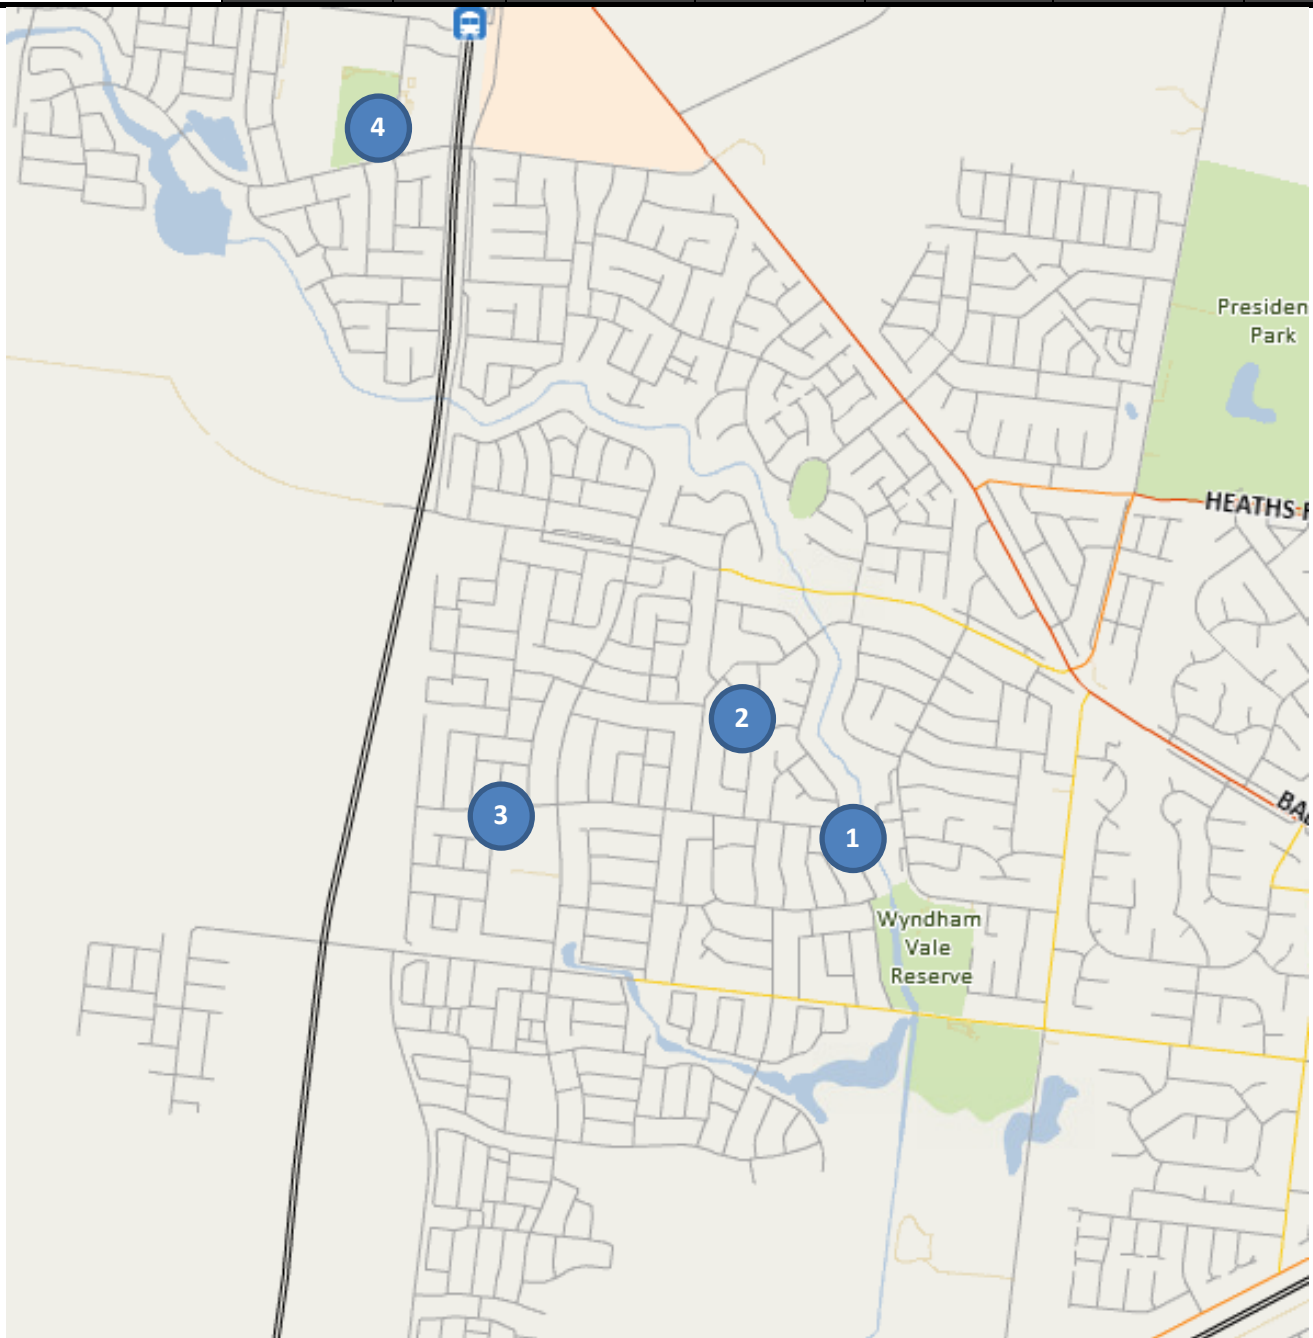

KINDERGARTEN	PLACES LEFT	GROUP	MONDAY	TUESDAY	WEDNESDAY	THURSDAY	FRIDAY
<b>Iramoo</b> 60 Honour Ave Wyndham Vale 3024	FULL	Red	8:00 - 1:00		8:00 - 1:00		8:00 - 1:00
	FULL	White		8:30 - 4:00		8:30 - 4:00	
<b>Vista Way</b> 7 Vista Way Wyndham Vale 3024	FULL	Red	8:00 - 1:00		8:00 - 1:00		8:00 - 1:00
	FULL	White		8:30 - 4:00		8:30 - 4:00	
<b>Wyndham Vale Primary School ^</b> 85 Ribblesdale Avenue Wyndham Vale 3024	FULL	Navy		9:00 - 4:30		9:00 - 4:30	
	FULL	Red	8:00 - 1:00		8:00 - 1:00		8:00 - 1:00

**MANOR LAKES KINDERGARTENS**

<b>Manor Lakes</b> 86 Manor Lakes Blvd Manor Lakes 3024	FULL	Navy		9:00 - 4:30		9:00 - 4:30	
	FULL	Orange	8:30 - 4:00		8:30 - 4:00		
	FULL	Red	8:00 - 1:00		8:00 - 1:00		8:00 - 1:00
	UNDER 5	Teal	1:30 - 5:15		1:30 - 5:15		8:30 - 4:00
	FULL	White		8:30 - 4:00		8:30 - 4:00	