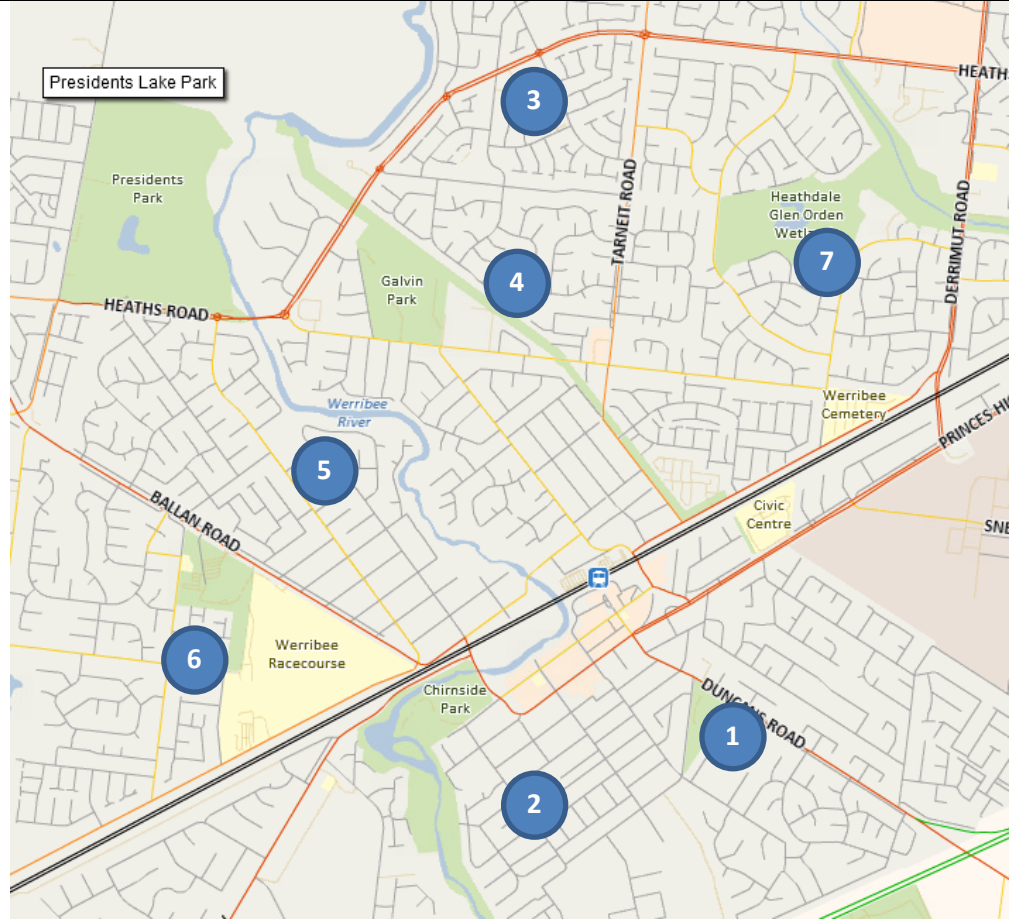

INDICATES GROUP IS FULL AND HAS A WAITING LIST	INDICATES GROUP IS CURRENTLY FULL	INDICATES GROUP HAS UNDER FIVE PLACES REMAINING

WERRIBEE KINDERGARTENS

KINDERGARTEN	PLACES LEFT	GROUP	MONDAY	TUESDAY	WEDNESDAY	THURSDAY	FRIDAY
College Road 34 College Rd Werribee 3030	UNDER 5	Grape		8:00 - 3:30		8:00 - 3:30	
	UNDER 5	Navy		9:00 - 4:30		9:00 - 4:30	
	UNDER 5	Orange	8:30 - 4:00		8:30 - 4:00		
	OVER 5	Red	8:00 - 1:00		8:00 - 1:00		8:00 - 1:00
Dr Charles Prouse 5 Osterley St Werribee 3030	UNDER 5	Red	8:00 - 1:00		8:00 - 1:00		8:00 - 1:00
	UNDER 5	White		8:30 - 4:00		8:30 - 4:00	
Quantin Binnah # 61 Thames Blvd Werribee 3030	FULL	Navy		9:00 - 4:30		9:00 - 4:30	
	FULL	Orange	8:30 - 4:00		8:30 - 4:00		
	FULL	Red	8:00 - 1:00		8:00 - 1:00		8:00 - 1:00
	OVER 5	Teal	1:30 - 5:15		1:30 - 5:15		8:30 - 4:00
	FULL	White		8:30 - 4:00		8:30 - 4:00	
Riverdene 29 Parramatta Road Werribee 3030	FULL	Yellow	8:30 - 1:30		8:30 - 1:30		8:30 - 1:30
The Manor 186 Werribee Street North Werribee 3030	FULL	Red	8:00 - 1:00		8:00 - 1:00		8:00 - 1:00
	UNDER 5	White		8:30 - 4:00		8:30 - 4:00	
Thomas Chirside 85-95 Walls Rd Werribee 3030	UNDER 5	Navy		9:00 - 4:30		9:00 - 4:30	
	UNDER 5	Orange	8:30 - 4:00		8:30 - 4:00		
	FULL	Red	8:00 - 1:00		8:00 - 1:00		8:00 - 1:00
	UNDER 5	White		8:30 - 4:00		8:30 - 4:00	
Wyndham Park 55-57 Kookaburra Avenue Werribee 3030	UNDER 5	Navy		9:00 - 4:30		9:00 - 4:30	
	FULL	Red	8:00 - 1:00		8:00 - 1:00		8:00 - 1:00
	UNDER 5	White		8:30 - 4:00		8:30 - 4:00	
	UNDER 5	Yellow	8:30 - 1:30		8:30 - 1:30		8:30 - 1:30

1. **College Road Kindergarten** – 34 College Road, Werribee
2. **Dr Charles Prouse Kindergarten** – 5 Osterley Street, Werribee
3. **Quantin Binnah Community Centre #** – 61 Thames Blvd, Werribee
4. **Riverdene Kindergarten** – 29 Parramatta Road, Werribee
5. **The Manor Kindergarten** – 186 Werribee Street North
6. **Thomas Chirside Kindergarten** – 85-95 Walls Road, Werribee
7. **Wyndham Park Kindergarten** – 55-57 Kookaburra Avenue, Werribee

#This Kindergarten is operated by Quantin Binnah Community Centre Inc.