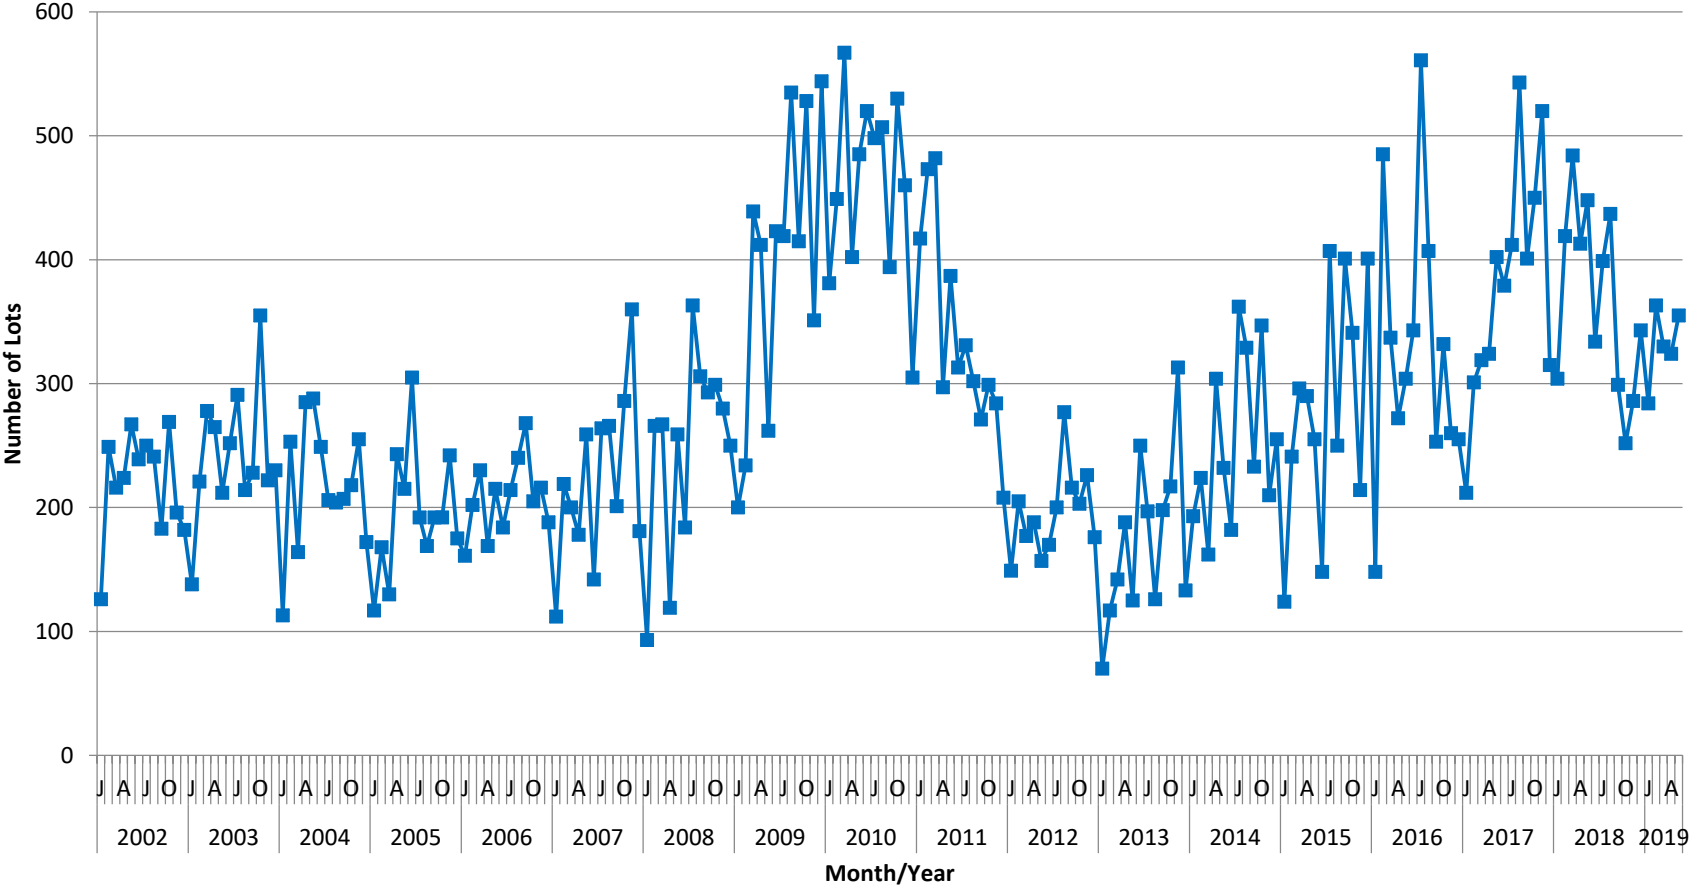

Number of Dwelling Permits - Wyndham

1 Month Running Totals: January 2002 - May 2019

Source: WCC Building Permit Statistics . Note: "Lots" refers to all lots, regardless of use, Building Permits account for dwellings and units individually.

—■—