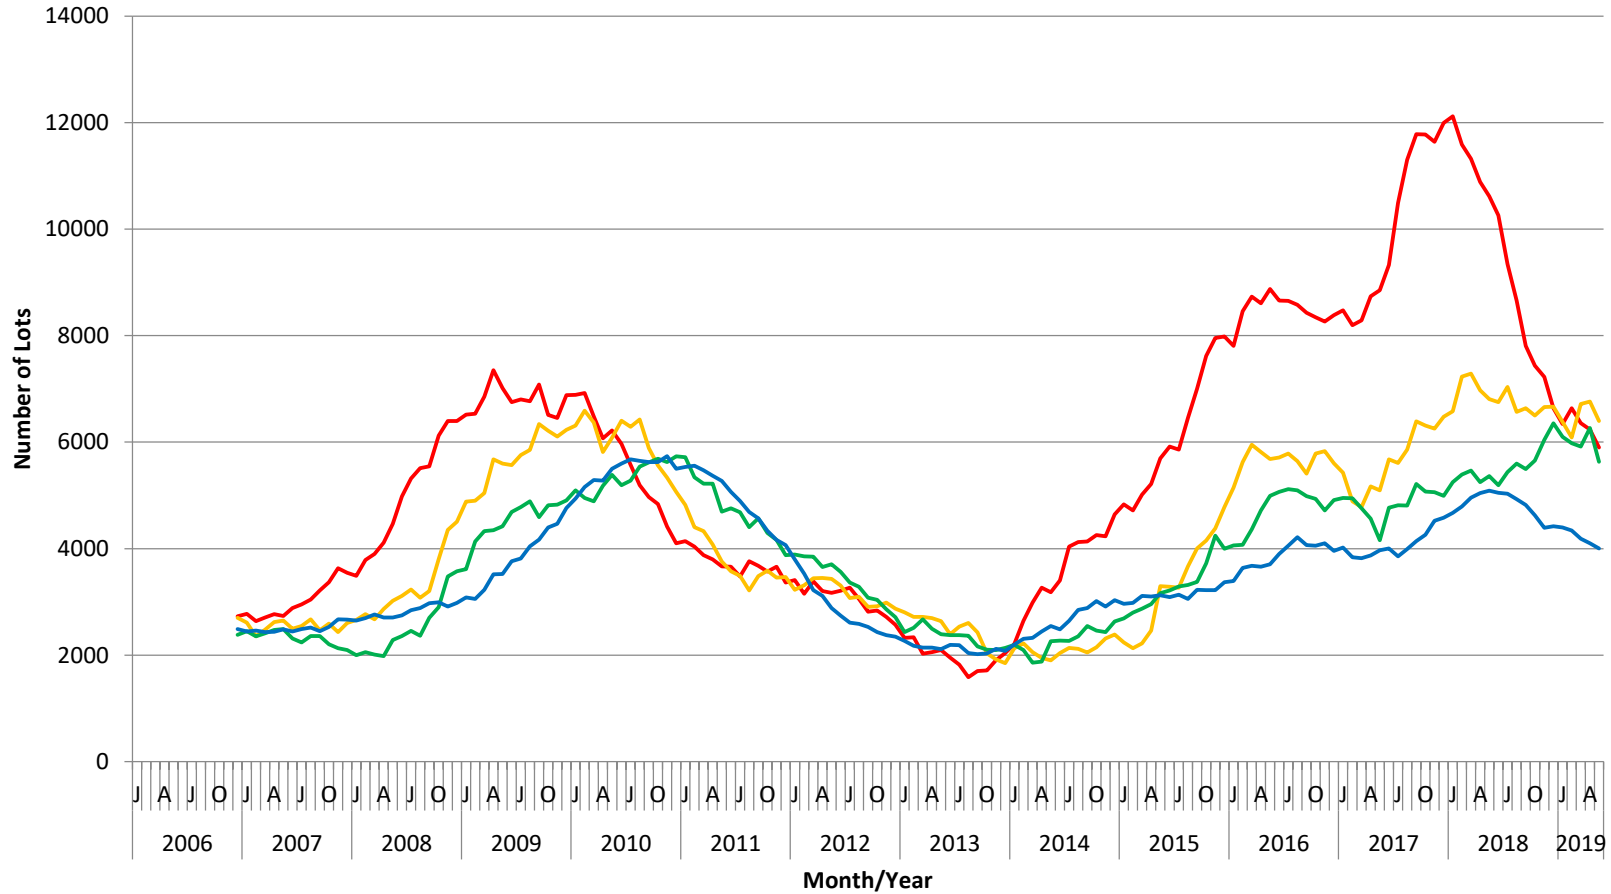

Number of Lots Processed - Wyndham

12 Month Running Totals: December 2006 - May 2019

Source: WCC Proclaim Profiler Report and Building Permit Statistics . Note: "Lots" refers to all lots, regardless of use, Building Permits account for dwellings and units individually.