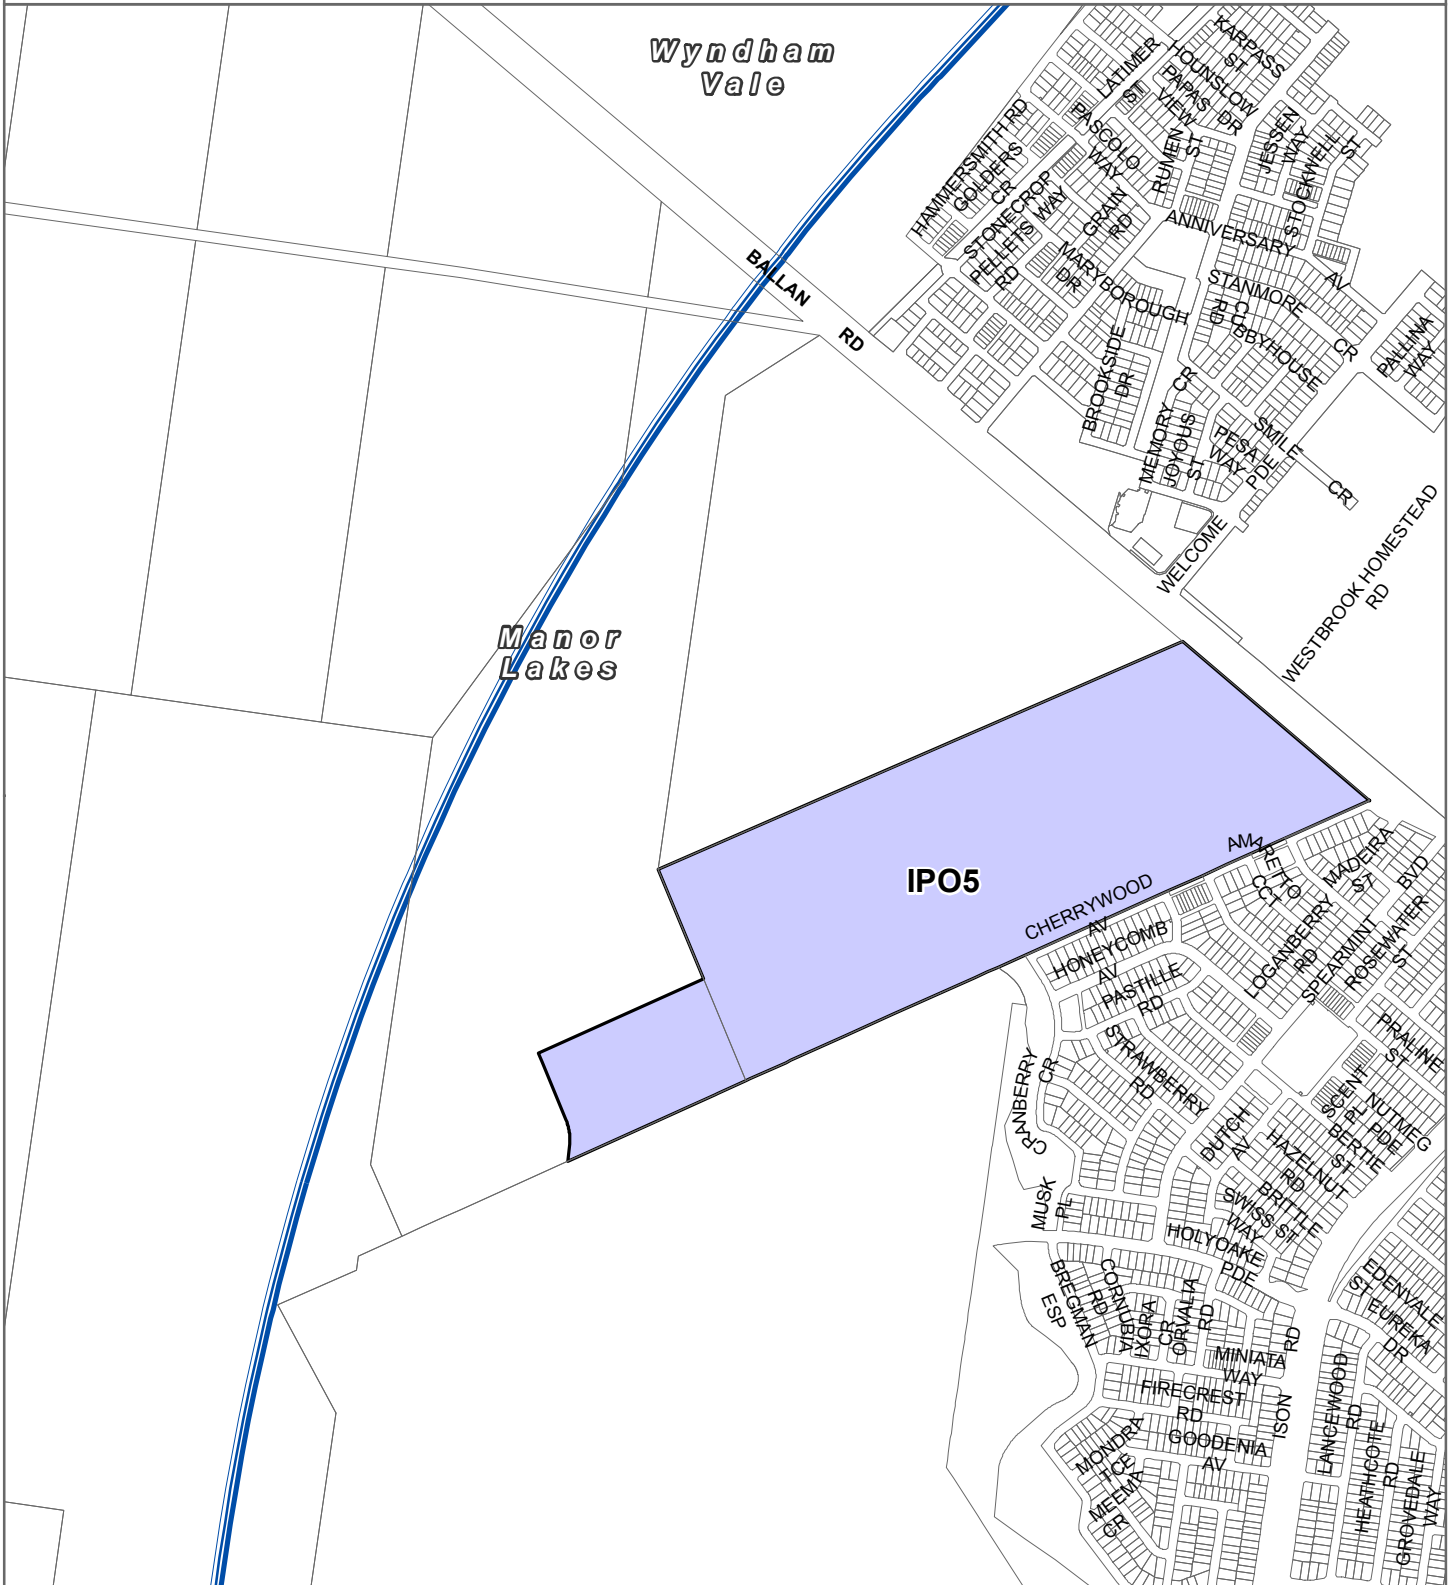

WYNDHAM PLANNING SCHEME - LOCAL PROVISION AMENDMENT C219

LEGEND

- IPO5 - Incorporated Plan Overlay - Schedule 5
- Local Government Area
- Urban Growth Boundary

Part of Planning Scheme Map 9IPO

Disclaimer

This publication may be of assistance to you but the State of Victoria and its employees do not guarantee that the publication is without flaw of any kind or is wholly appropriate for your particular purposes and therefore disclaims all liability for any error, loss or other consequence which may arise from you relying on any information in this publication.

Planning Group
Print Date: 6/02/2019

Environment,
Land, Water
and Planning