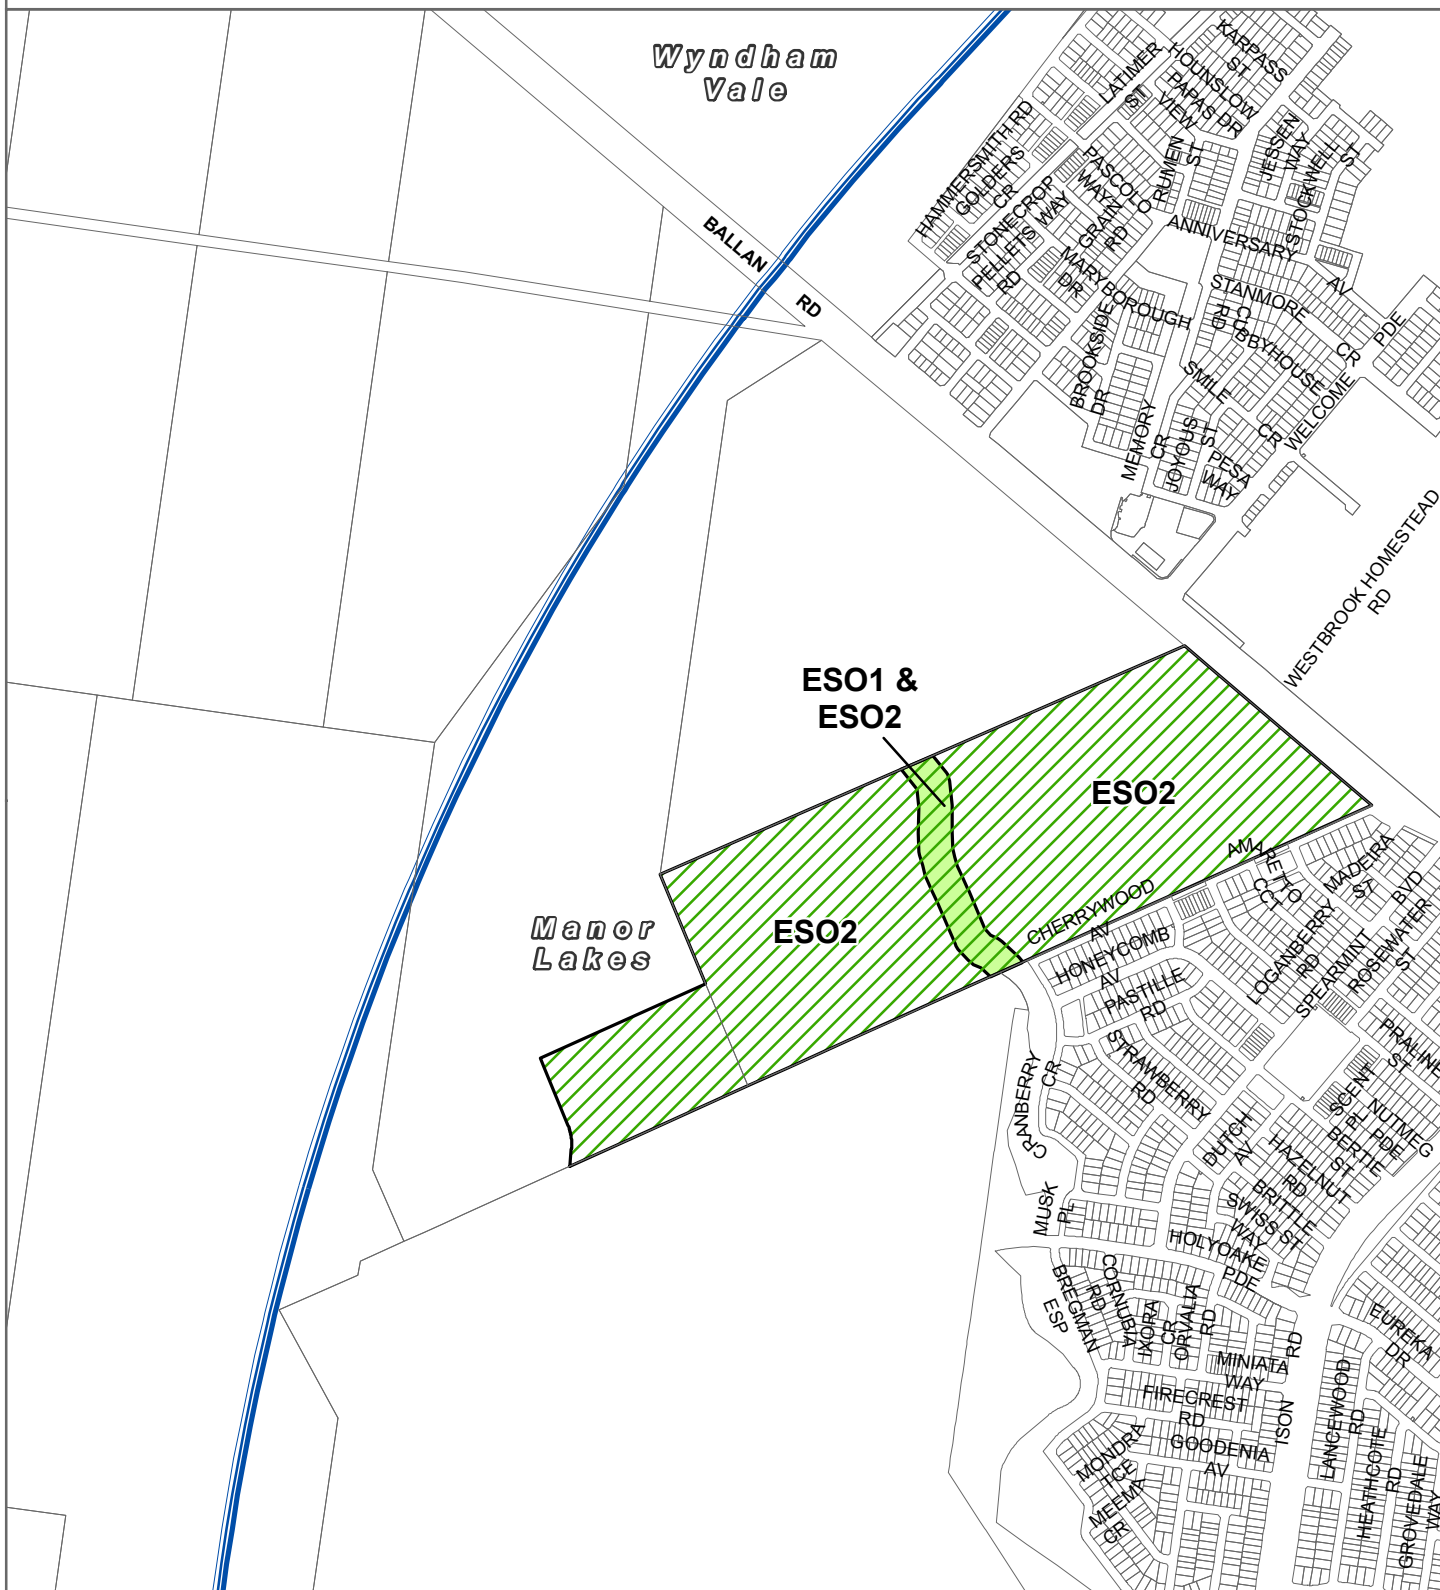

# WYNDHAM PLANNING SCHEME - LOCAL PROVISION AMENDMENT C219

- LEGEND**
- ESO1 - Environmental Significance Overlay - Schedule 1
  - ESO2 - Environmental Significance Overlay - Schedule 2
  - Local Government Area
  - Urban Growth Boundary