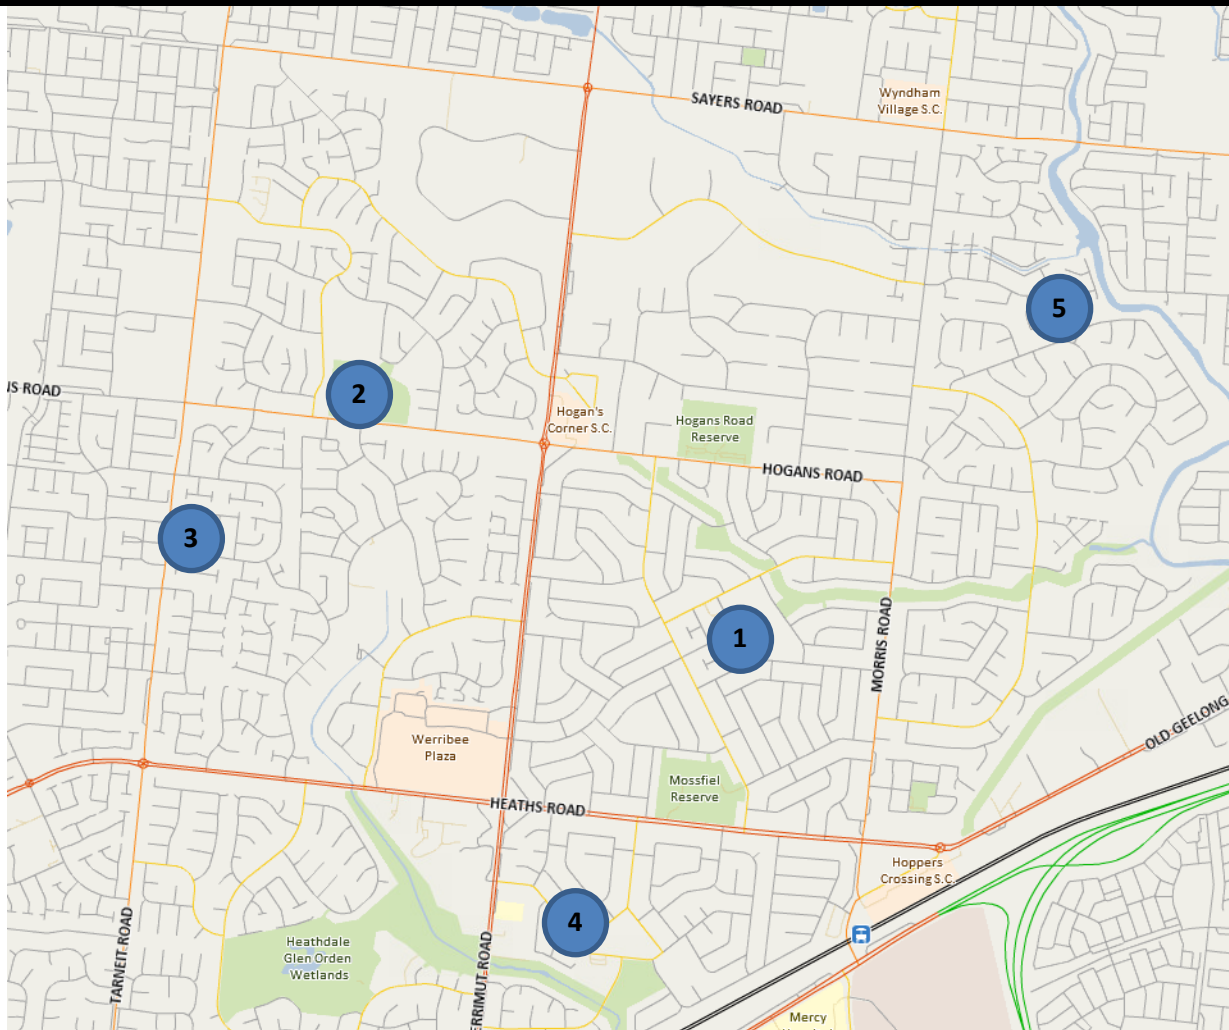

INDICATES GROUP IS FULL AND HAS A WAITING LIST

INDICATES GROUP IS CURRENTLY FULL

INDICATES GROUP HAS UNDER FIVE PLACES REMAINING

**HOPPERS CROSSING KINDERGARTENS**

KINDERGARTEN	PLACES LEFT	GROUP	MONDAY	TUESDAY	WEDNESDAY	THURSDAY	FRIDAY
<b>Karobran</b> 64 Spring Drive Hoppers Crossing 3029	FULL	Navy		9:00 - 4:30		9:00 - 4:30	
	OVER 5	Red	8:00 - 1:00		8:00 - 1:00		8:00 - 1:00
	FULL	White		8:30 - 4:00		8:30 - 4:00	
	FULL	Yellow	8:30 - 1:30		8:30 - 1:30		8:30 - 1:30
<b>Mossfiel</b> 3A Guinane Avenue Hoppers Crossing 3029	FULL	Red	8:00 - 1:00		8:00 - 1:00		8:00 - 1:00
	FULL	White		8:30 - 4:00		8:30 - 4:00	
<b>The Grange</b> 260-280 Hogans Road Hoppers Crossing 3029	FULL	Navy		9:00 - 4:30		9:00 - 4:30	
	FULL	Orange	8:30 - 4:00		8:30 - 4:00		
	FULL	Red	8:00 - 1:00		8:00 - 1:00		8:00 - 1:00
	UNDER 5	Teal	1:30 - 5:15		1:30 - 5:15		8:30 - 4:00
<b>Wilmington</b> 7-13 Wilmington Avenue Hoppers Crossing 3029	FULL	Navy		9:00 - 4:30		9:00 - 4:30	
	UNDER 5	Orange	8:30 - 4:00		8:30 - 4:00		
	FULL	Red	8:00 - 1:00		8:00 - 1:00		8:00 - 1:00
	FULL	White		8:30 - 4:00		8:30 - 4:00	
<b>Woodville Park</b> 80 Woodville Park Drive Hoppers Crossing 3029	FULL	Red	8:00 - 1:00		8:00 - 1:00		8:00 - 1:00
	FULL	White		8:30 - 4:00		8:30 - 4:00	
<b>Yerambooe</b> 55 Maple Crescent Hoppers Crossing 3029	FULL	Navy		9:00 - 4:30		9:00 - 4:30	
	UNDER 5	Orange	8:30 - 4:00		8:30 - 4:00		
	FULL	Red	8:00 - 1:00		8:00 - 1:00		8:00 - 1:00
	FULL	Teal	1:30 - 5:15		1:30 - 5:15		8:30 - 4:00
FULL	White		8:30 - 4:00		8:30 - 4:00		

1. **Little River Kindergarten** – 22 River Street, Little River

INDICATES GROUP IS FULL AND HAS A WAITING LIST

INDICATES GROUP IS CURRENTLY FULL

INDICATES GROUP HAS UNDER FIVE PLACES REMAINING

**TRUGANINA KINDERGARTENS**