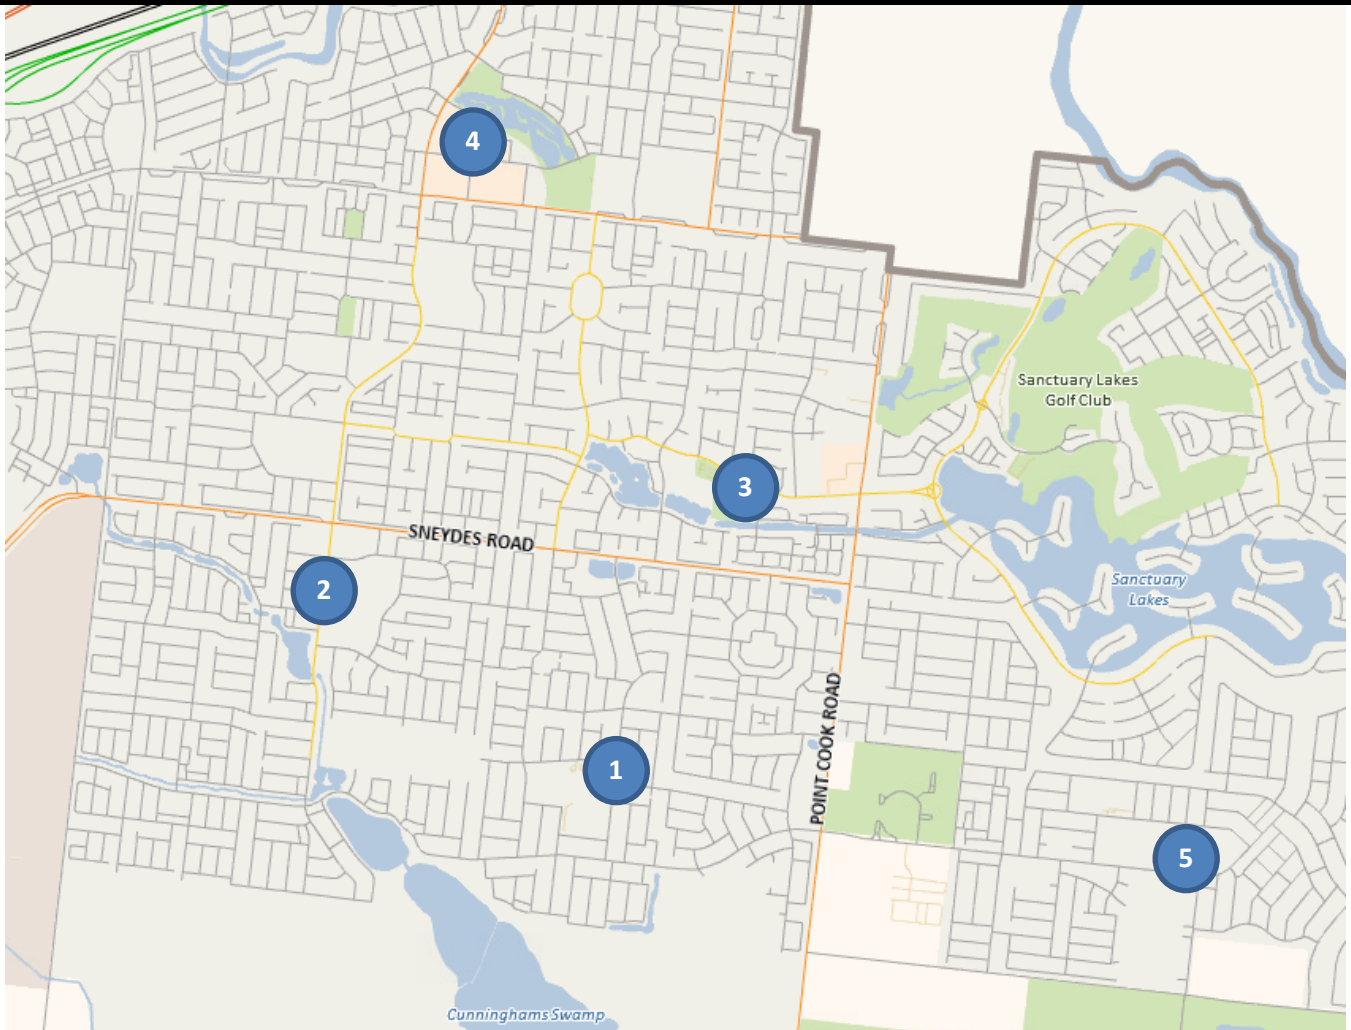

INDICATES GROUP IS FULL AND HAS A WAITING LIST		INDICATES GROUP IS CURRENTLY FULL			INDICATES GROUP HAS UNDER FIVE PLACES REMAINING		
POINT COOK KINDERGARTENS							
KINDERGARTEN	PLACES LEFT	GROUP	MONDAY	TUESDAY	WEDNESDAY	THURSDAY	FRIDAY
Alamanda * 21 Prudence Pde Point Cook 3030	UNDER 5	Cherry	8:00 - 1:00		8:00 - 1:00		12:00 – 5:00
	UNDER 5	Grape		8:00 - 3:30		8:00 - 3:30	
	FULL	Navy		9:00 - 4:30		9:00 - 4:30	
	FULL	Orange	8:30 - 4:00		8:30 - 4:00		
	UNDER 5	Pink	8:00 - 1:00		12:00 - 5:00		8:00 - 1:00
	FULL	Teal	1:30 - 5:15		1:30 - 5:15		8:30 - 4:00
	FULL	White		8:30 - 4:00		8:30 - 4:00	
Featherbrook 33-35 Windorah Drive Point Cook 3030	FULL	Blue	8:15 - 1:15		8:15 - 1:15		8:15 - 1:15
	UNDER 5	Grape		8:00 - 3:30		8:00 - 3:30	
	FULL	Navy		9:00 - 4:30		9:00 - 4:30	
	FULL	Orange	8:30 - 4:00		8:30 - 4:00		
	FULL	Red	8:00 - 1:00		8:00 - 1:00		8:00 – 1:00
	UNDER 5	Teal	1:30 - 5:15		1:30 - 5:15		8:30 - 4:00
	FULL	White		8:30 - 4:00		8:30 - 4:00	
Jamieson Way 59 Jamieson Way Point Cook 3030	FULL	Navy		9:00 - 4:30		9:00 - 4:30	
	UNDER 5	Orange	8:30 - 4:00		8:30 - 4:00		
	UNDER 5	Red	8:00 - 1:00		8:00 - 1:00		8:00 – 1:00
	FULL	White		8:30 - 4:00		8:30 - 4:00	
Point Cook CLC 1-21 Cheetham Street Point Cook 3030	FULL	Navy		9:00 - 4:30		9:00 - 4:30	
	FULL	Orange	8:30 - 4:00		8:30 - 4:00		
	FULL	Red	8:00 - 1:00		8:00 - 1:00		8:00 – 1:00
	UNDER 5	Teal	1:30 - 5:15		1:30 - 5:15		8:30 - 4:00
	FULL	White		8:30 - 4:00		8:30 - 4:00	
Saltwater 153 Saltwater Promenade Point Cook 3030	FULL	Navy		9:00 - 4:30		9:00 - 4:30	
	FULL	Orange	8:30 - 4:00		8:30 - 4:00		
	FULL	Red	8:00 - 1:00		8:00 - 1:00		8:00 – 1:00
	FULL	White		8:30 - 4:00		8:30 - 4:00	

1. **1. Alamanda Kindergarten *** – 21 Prudence Parade, Point Cook
2. **2. Featherbrook Kindergarten** – 33-35 Windorah Drive, Point Cook
3. **3. Jamieson Way Kindergarten** – 59 Jamieson Way, Point Cook
4. **4. Point Cook CLC Kindergarten** – 1-21 Cheetham Street, Point Cook
5. **5. Saltwater Kindergarten** – 153 Saltwater Promenade, Point Cook

*This Kindergarten is operated by ECMS