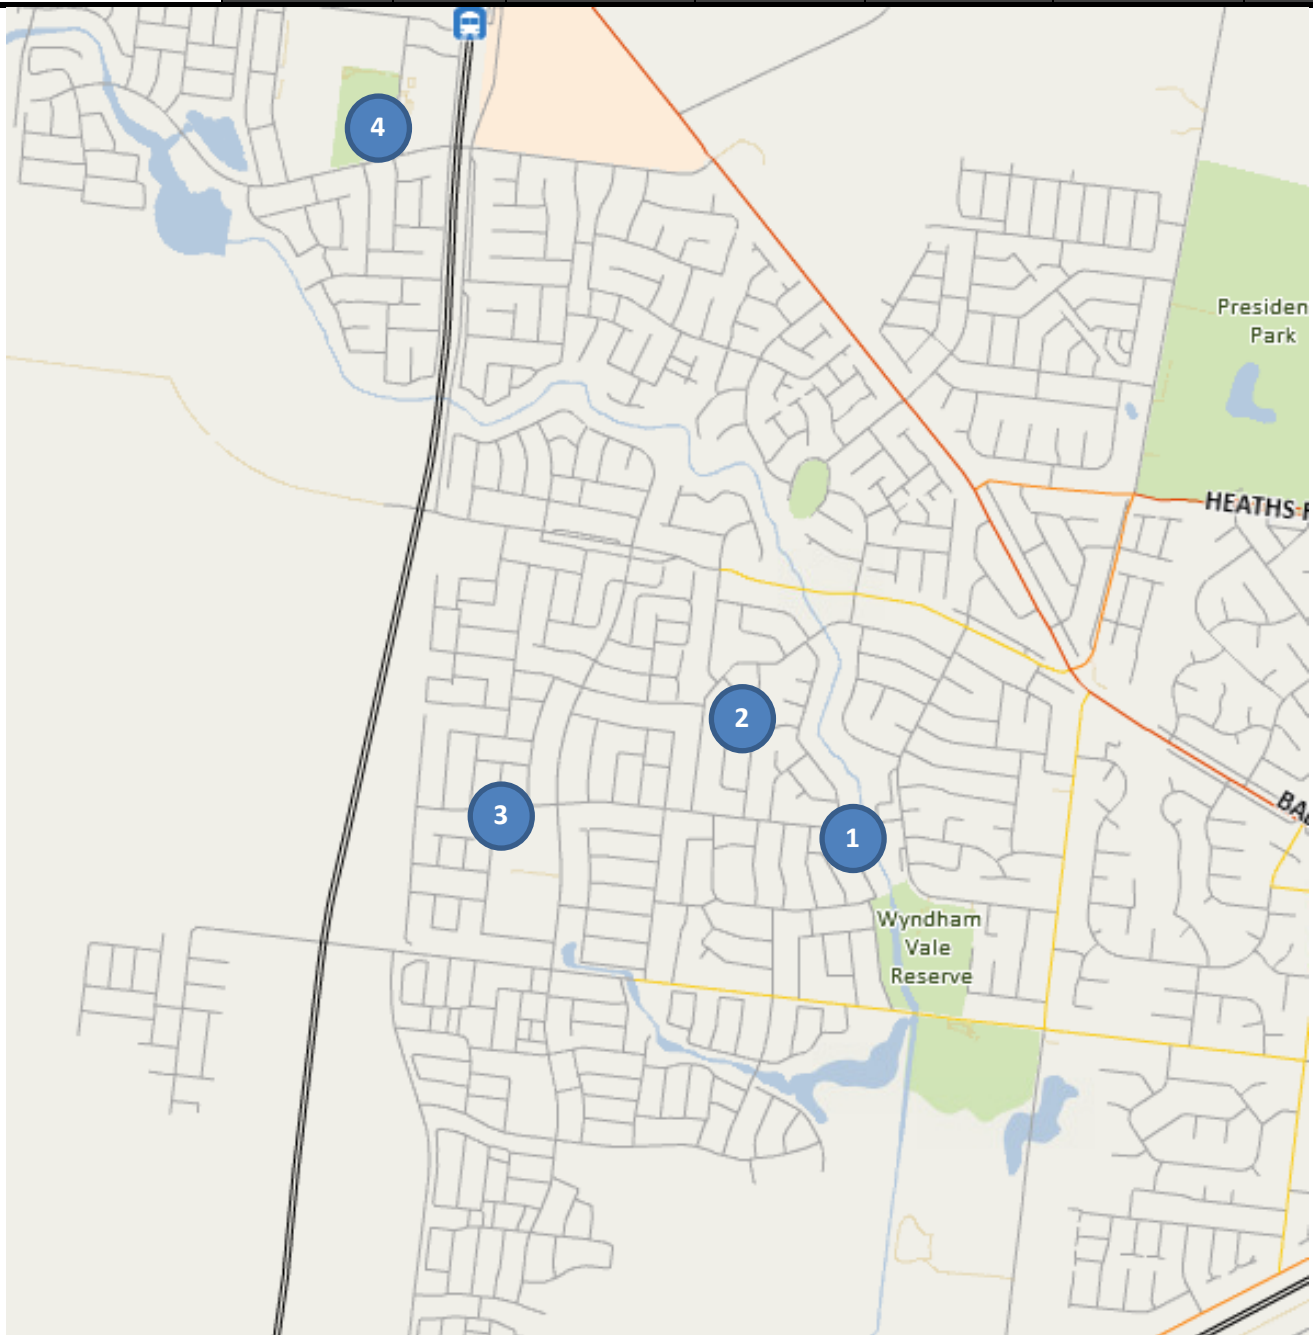

**WYNDHAM VALE KINDERGARTENS**

KINDERGARTEN	PLACES LEFT	GROUP	MONDAY	TUESDAY	WEDNESDAY	THURSDAY	FRIDAY
<b>Iramoo</b> 60 Honour Ave Wyndham Vale 3024	FULL	Red	8:00 - 1:00		8:00 - 1:00		8:00 - 1:00
	FULL	White		8:30 - 4:00		8:30 - 4:00	
<b>Vista Way</b> 7 Vista Way Wyndham Vale 3024	FULL	Red	8:00 - 1:00		8:00 - 1:00		8:00 - 1:00
	FULL	White		8:30 - 4:00		8:30 - 4:00	
<b>Wyndham Vale Primary School ^</b> 85 Ribblesdale Avenue Wyndham Vale 3024	FULL	Navy		9:00 - 4:30		9:00 - 4:30	
	FULL	Red	8:00 - 1:00		8:00 - 1:00		8:00 - 1:00

**MANOR LAKES KINDERGARTENS**

<b>Manor Lakes</b> 86 Manor Lakes Blvd Manor Lakes 3024	FULL	Navy		9:00 - 4:30		9:00 - 4:30	
	FULL	Orange	8:30 - 4:00		8:30 - 4:00		
	FULL	Red	8:00 - 1:00		8:00 - 1:00		8:00 - 1:00
	FULL	Teal	1:30 - 5:15		1:30 - 5:15		8:30 - 4:00
	FULL	White		8:30 - 4:00		8:30 - 4:00	