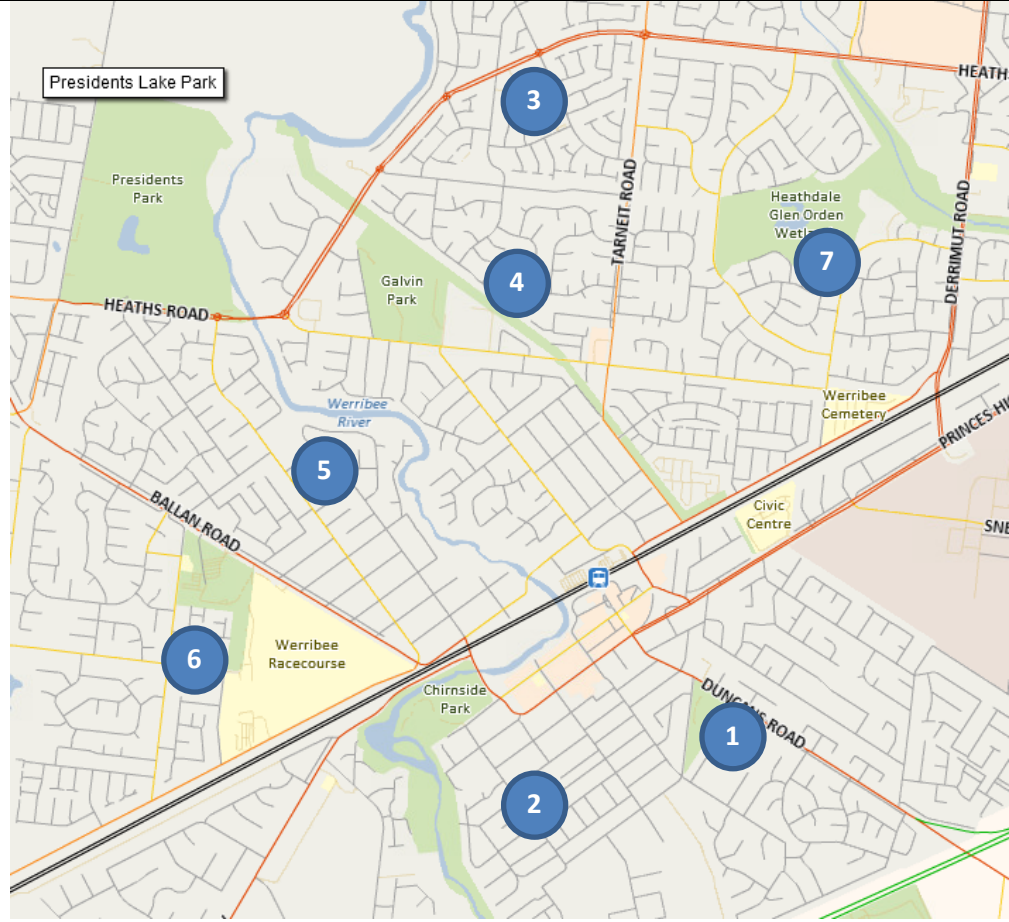

INDICATES GROUP IS FULL AND HAS A WAITING LIST	INDICATES GROUP IS CURRENTLY FULL	INDICATES GROUP HAS UNDER FIVE PLACES REMAINING

WERRIBEE KINDERGARTENS

KINDERGARTEN	PLACES LEFT	GROUP	MONDAY	TUESDAY	WEDNESDAY	THURSDAY	FRIDAY
College Road 34 College Rd Werribee 3030	UNDER 5	Grape		8:00 - 3:30		8:00 - 3:30	
	FULL	Navy		9:00 - 4:30		9:00 - 4:30	
	UNDER 5	Orange	8:30 - 4:00		8:30 - 4:00		
	OVER 5	Red	8:00 - 1:00		8:00 - 1:00		8:00 - 1:00
Dr Charles Prouse 5 Osterley St Werribee 3030	UNDER 5	Red	8:00 - 1:00		8:00 - 1:00		8:00 - 1:00
	UNDER 5	White		8:30 - 4:00		8:30 - 4:00	
Quantin Binnah # 61 Thames Blvd Werribee 3030	FULL	Navy		9:00 - 4:30		9:00 - 4:30	
	FULL	Orange	8:30 - 4:00		8:30 - 4:00		
	UNDER 5	Red	8:00 - 1:00		8:00 - 1:00		8:00 - 1:00
	OVER 5	Teal	1:30 - 5:15		1:30 - 5:15		8:30 - 4:00
Riverdene 29 Parramatta Road Werribee 3030	UNDER 5	Yellow	8:30 - 1:30		8:30 - 1:30		8:30 - 1:30
	UNDER 5	White		8:30 - 4:00		8:30 - 4:00	
The Manor 186 Werribee Street North Werribee 3030	FULL	Red	8:00 - 1:00		8:00 - 1:00		8:00 - 1:00
	UNDER 5	White		8:30 - 4:00		8:30 - 4:00	
Thomas Chirside 85-95 Walls Rd Werribee 3030	UNDER 5	Navy		9:00 - 4:30		9:00 - 4:30	
	UNDER 5	Orange	8:30 - 4:00		8:30 - 4:00		
	FULL	Red	8:00 - 1:00		8:00 - 1:00		8:00 - 1:00
	UNDER 5	White		8:30 - 4:00		8:30 - 4:00	
Wyndham Park 55-57 Kookaburra Avenue Werribee 3030	OVER 5	Navy		9:00 - 4:30		9:00 - 4:30	
	FULL	Red	8:00 - 1:00		8:00 - 1:00		8:00 - 1:00
	UNDER 5	White		8:30 - 4:00		8:30 - 4:00	
	OVER 5	Yellow	8:30 - 1:30		8:30 - 1:30		8:30 - 1:30

1. **College Road Kindergarten** – 34 College Road, Werribee
2. **Dr Charles Prouse Kindergarten** – 5 Osterley Street, Werribee
3. **Quantin Binnah Community Centre #** – 61 Thames Blvd, Werribee
4. **Riverdene Kindergarten** – 29 Parramatta Road, Werribee
5. **The Manor Kindergarten** – 186 Werribee Street North
6. **Thomas Chirside Kindergarten** – 85-95 Walls Road, Werribee
7. **Wyndham Park Kindergarten** – 55-57 Kookaburra Avenue, Werribee

#This Kindergarten is operated by Quantin Binnah Community Centre Inc.