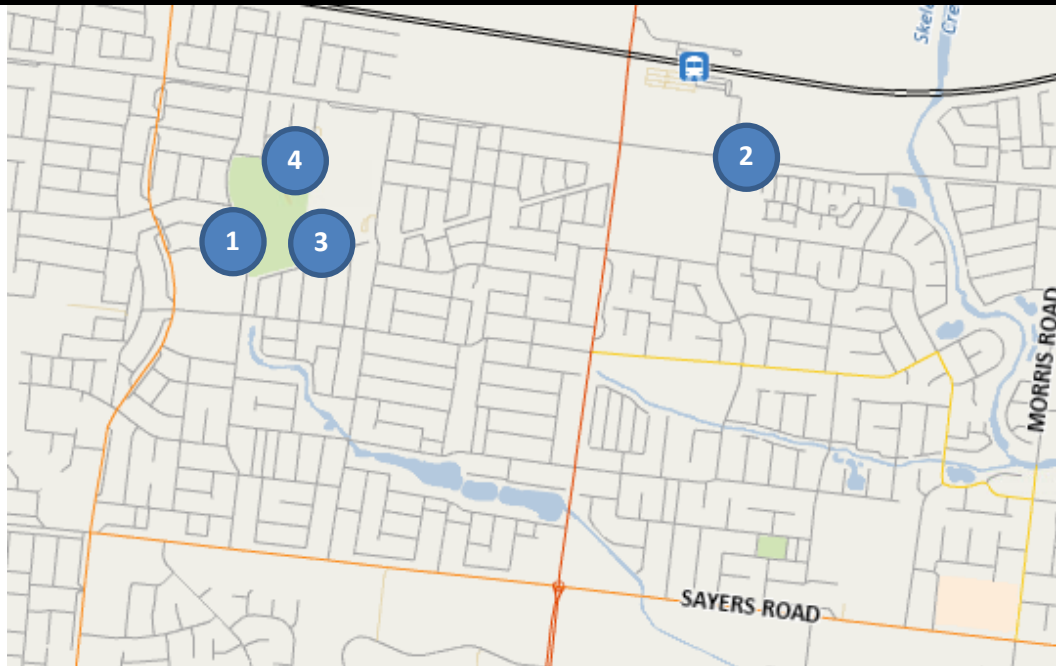

INDICATES GROUP IS FULL AND HAS A WAITING LIST	INDICATES GROUP IS CURRENTLY FULL	INDICATES GROUP HAS UNDER FIVE PLACES REMAINING

TARNEIT KINDERGARTENS

KINDERGARTEN	PLACES LEFT	GROUP	MONDAY	TUESDAY	WEDNESDAY	THURSDAY	FRIDAY
Penrose 83 Penrose Promenade Tarneit 3029	FULL	Navy		9:00 - 4:30		9:00 - 4:30	
	FULL	Orange	8:30 - 4:00		8:30 - 4:00		
	FULL	Red	8:00 - 1:00		8:00 - 1:00		8:00 - 1:00
	FULL	White		8:30 - 4:00		8:30 - 4:00	
Tarneit 150 Sunset Views Blvd Tarneit 3029	FULL	Navy		9:00 - 4:30		9:00 - 4:30	
	FULL	Orange	8:30 - 4:00		8:30 - 4:00		
	FULL	Red	8:00 - 1:00		8:00 - 1:00		8:00 - 1:00
	FULL	Teal	1:30 - 5:15		1:30 - 5:15		8:30 - 4:00
Tarneit Central * 21-23 Brinbrook Street Tarneit 3029	UNDER 5	White		8:30 - 4:00		8:30 - 4:00	
	FULL	Cherry	8:00 - 1:00		8:00 - 1:00		12:00 - 5:00
	FULL	Grape		8:00 - 3:30		8:00 - 3:30	
	FULL	Navy		9:00 - 4:30		9:00 - 4:30	
	FULL	Orange	8:30 - 4:00		8:30 - 4:00		
	FULL	Pink	8:00 - 1:00		12:00 - 5:00		8:00 - 1:00
Tarneit North ^ 2-28 Goddard Street Tarneit 3029	FULL	White		8:30 - 4:00		8:30 - 4:00	
	UNDER 5	Grape		8:00 - 3:30		8:00 - 3:30	
	FULL	Navy		9:00 - 4:30		9:00 - 4:30	
	FULL	Orange	8:30 - 4:00		8:30 - 4:00		
	FULL	Red	8:00 - 1:00		8:00 - 1:00		8:00 - 1:00