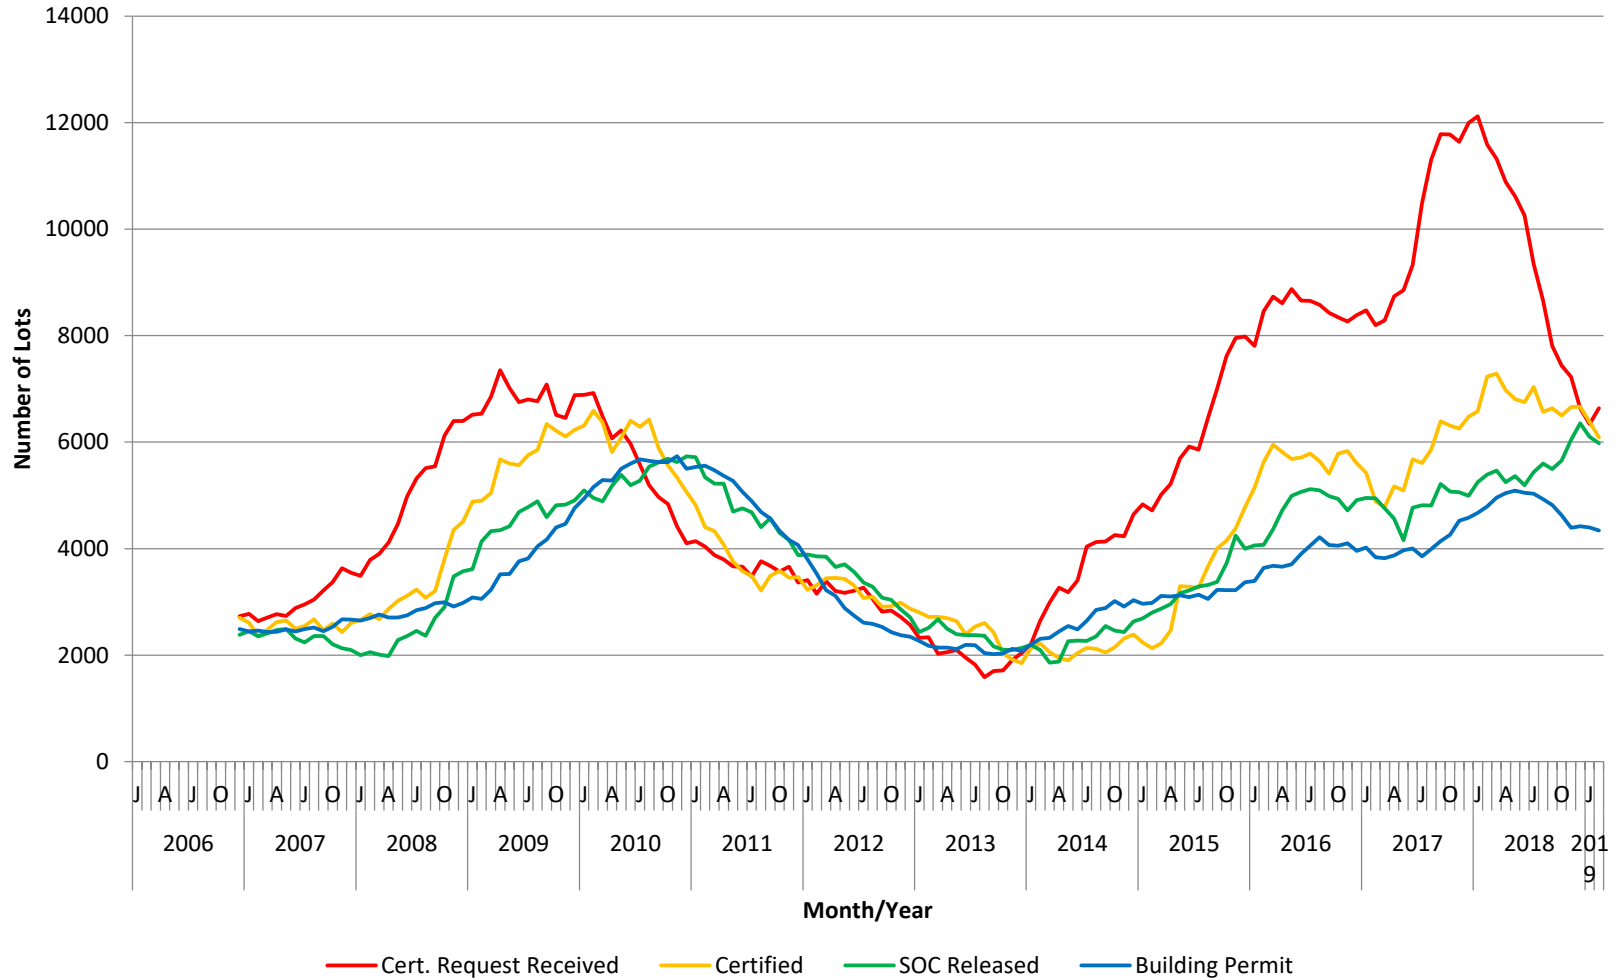

Number of Lots Processed - Wyndham

12 Month Running Totals: December 2006 - February 2019

Source: WCC Proclaim Profiler Report and Building Permit Statistics . Note: "Lots" refers to all lots, regardless of use, Building Permits account for dwellings and units individually.

Number of Dwelling Permits - Wyndham

1 Month Running Totals: January 2002 - February 2019

Source: WCC Building Permit Statistics . Note: "Lots" refers to all lots, regardless of use, Building Permits account for dwellings and units individually.