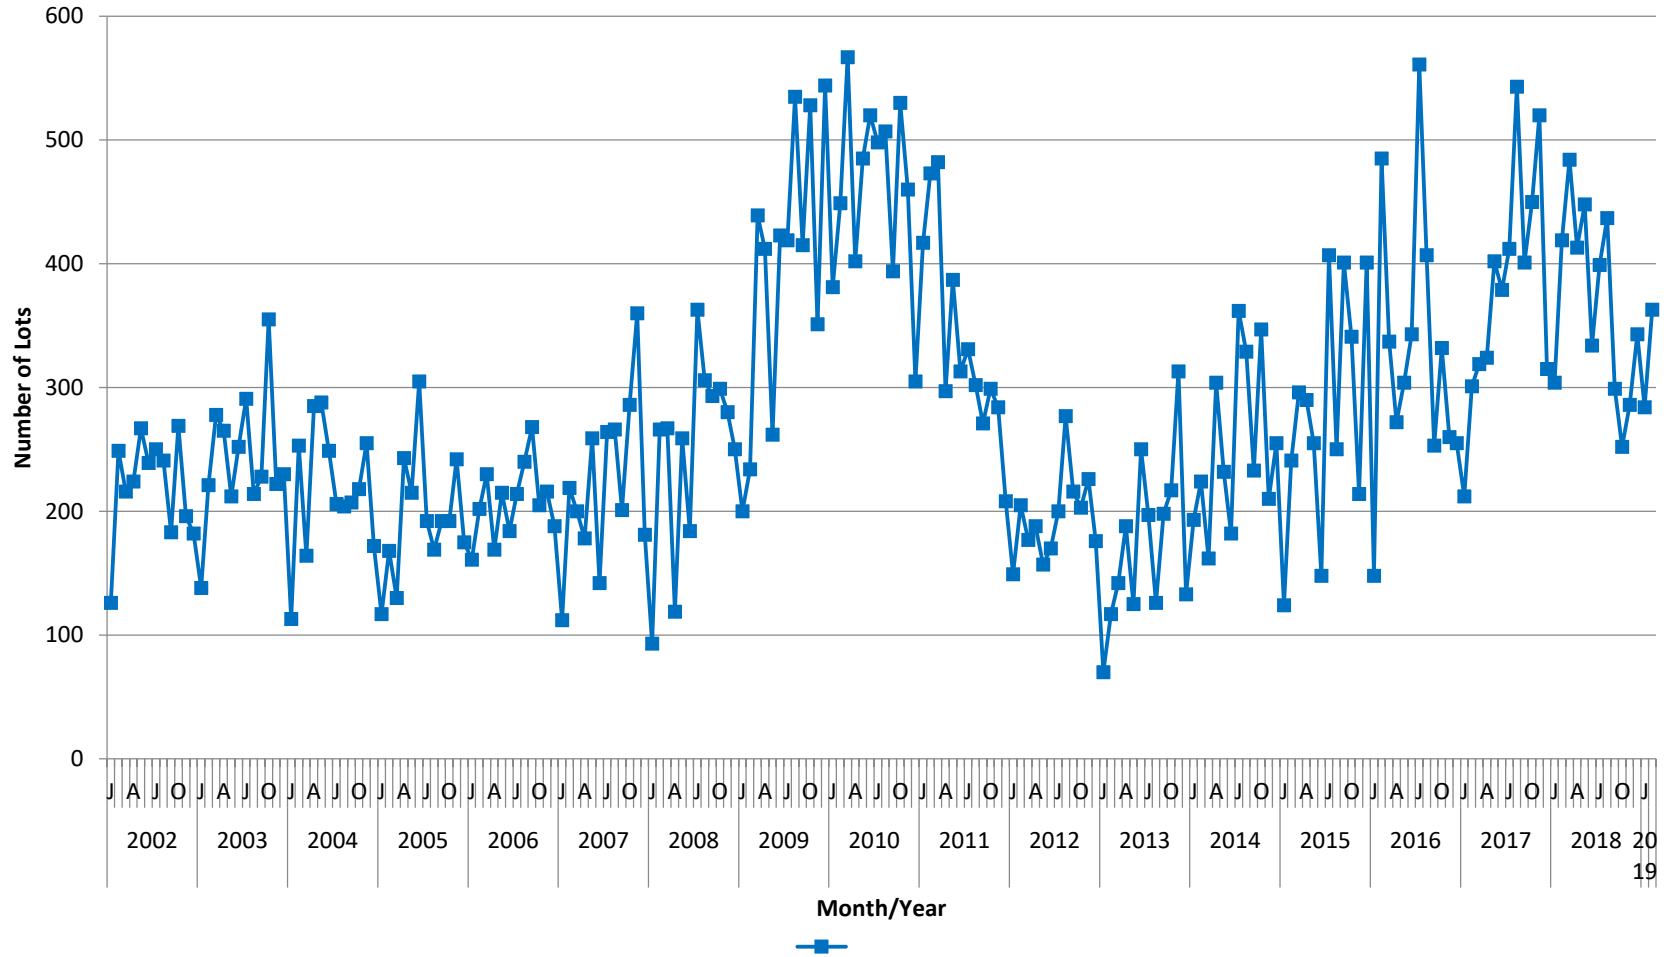

Number of Dwelling Permits - Wyndham

1 Month Running Totals: January 2002 - February 2019

Source: WCC Building Permit Statistics . Note: "Lots" refers to all lots, regardless of use, Building Permits account for dwellings and units individually.