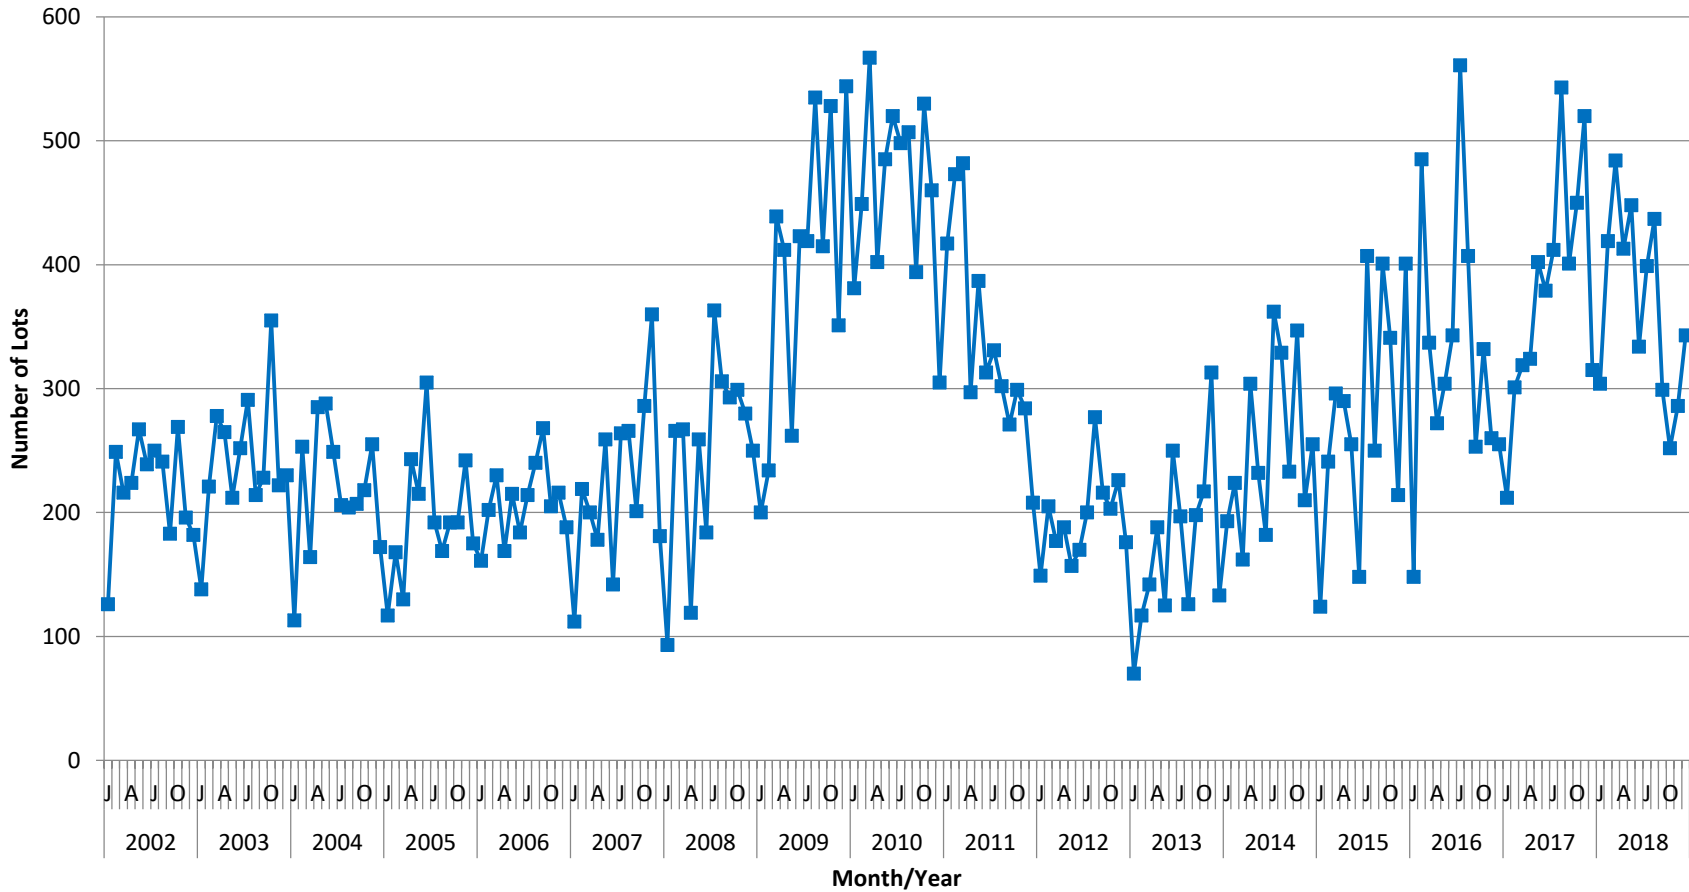

Number of Dwelling Permits - Wyndham

1 Month Running Totals: January 2002 - December 2018

Source: WCC Building Permit Statistics . Note: "Lots" refers to all lots, regardless of use, Building Permits account for dwellings and units individually.

—■—