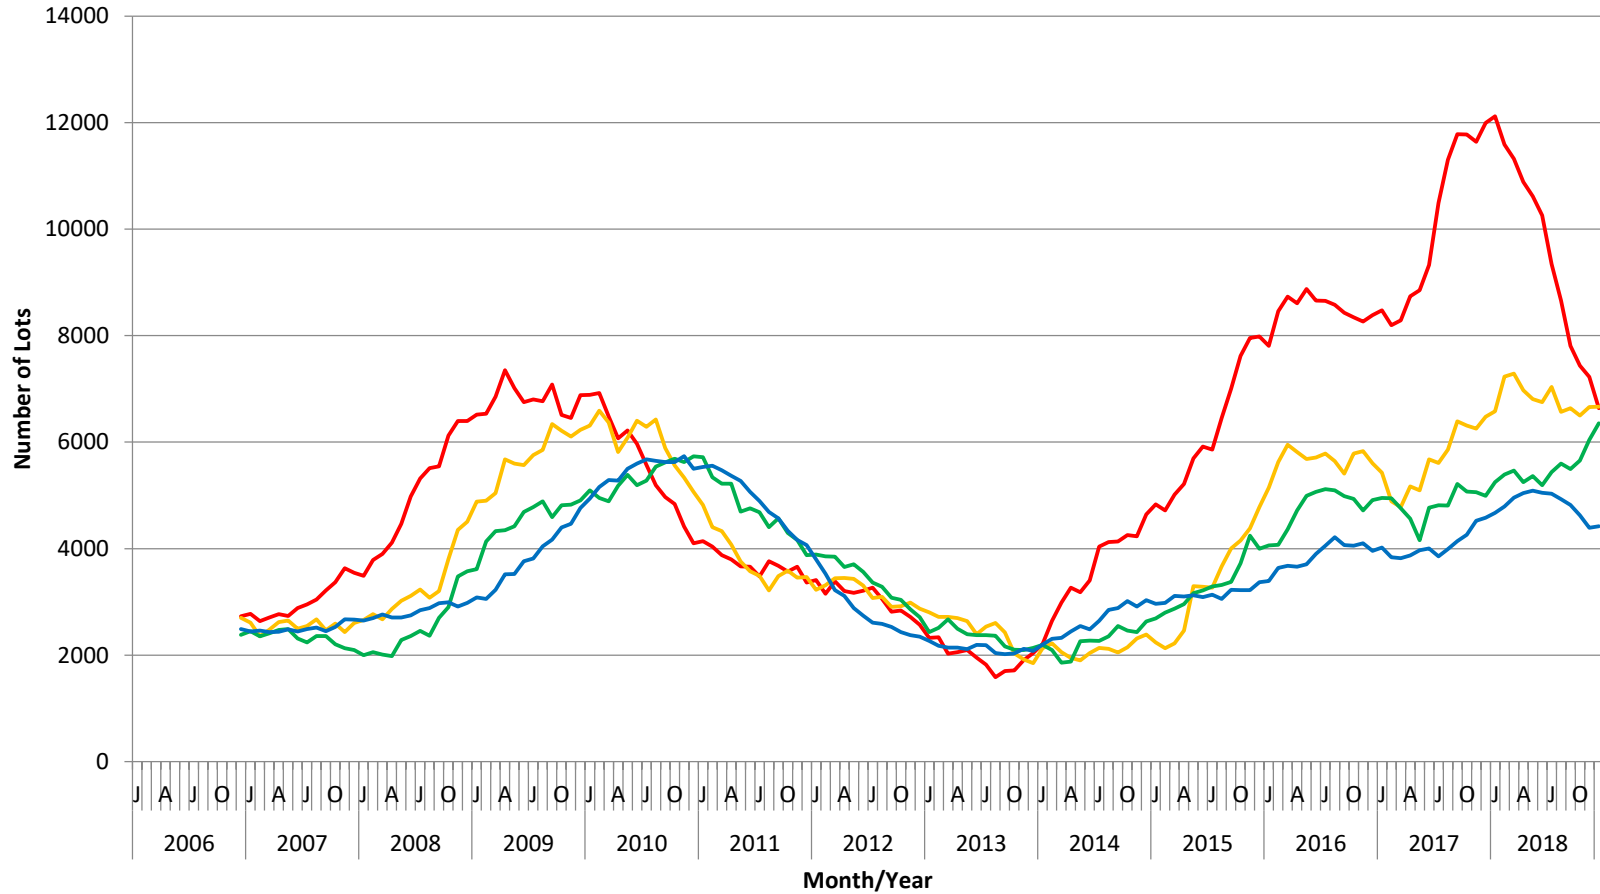

Number of Lots Processed - Wyndham

12 Month Running Totals: December 2006 - December 2018

Source: WCC Proclaim Profiler Report and Building Permit Statistics . Note: "Lots" refers to all lots, regardless of use, Building Permits account for dwellings and units individually.