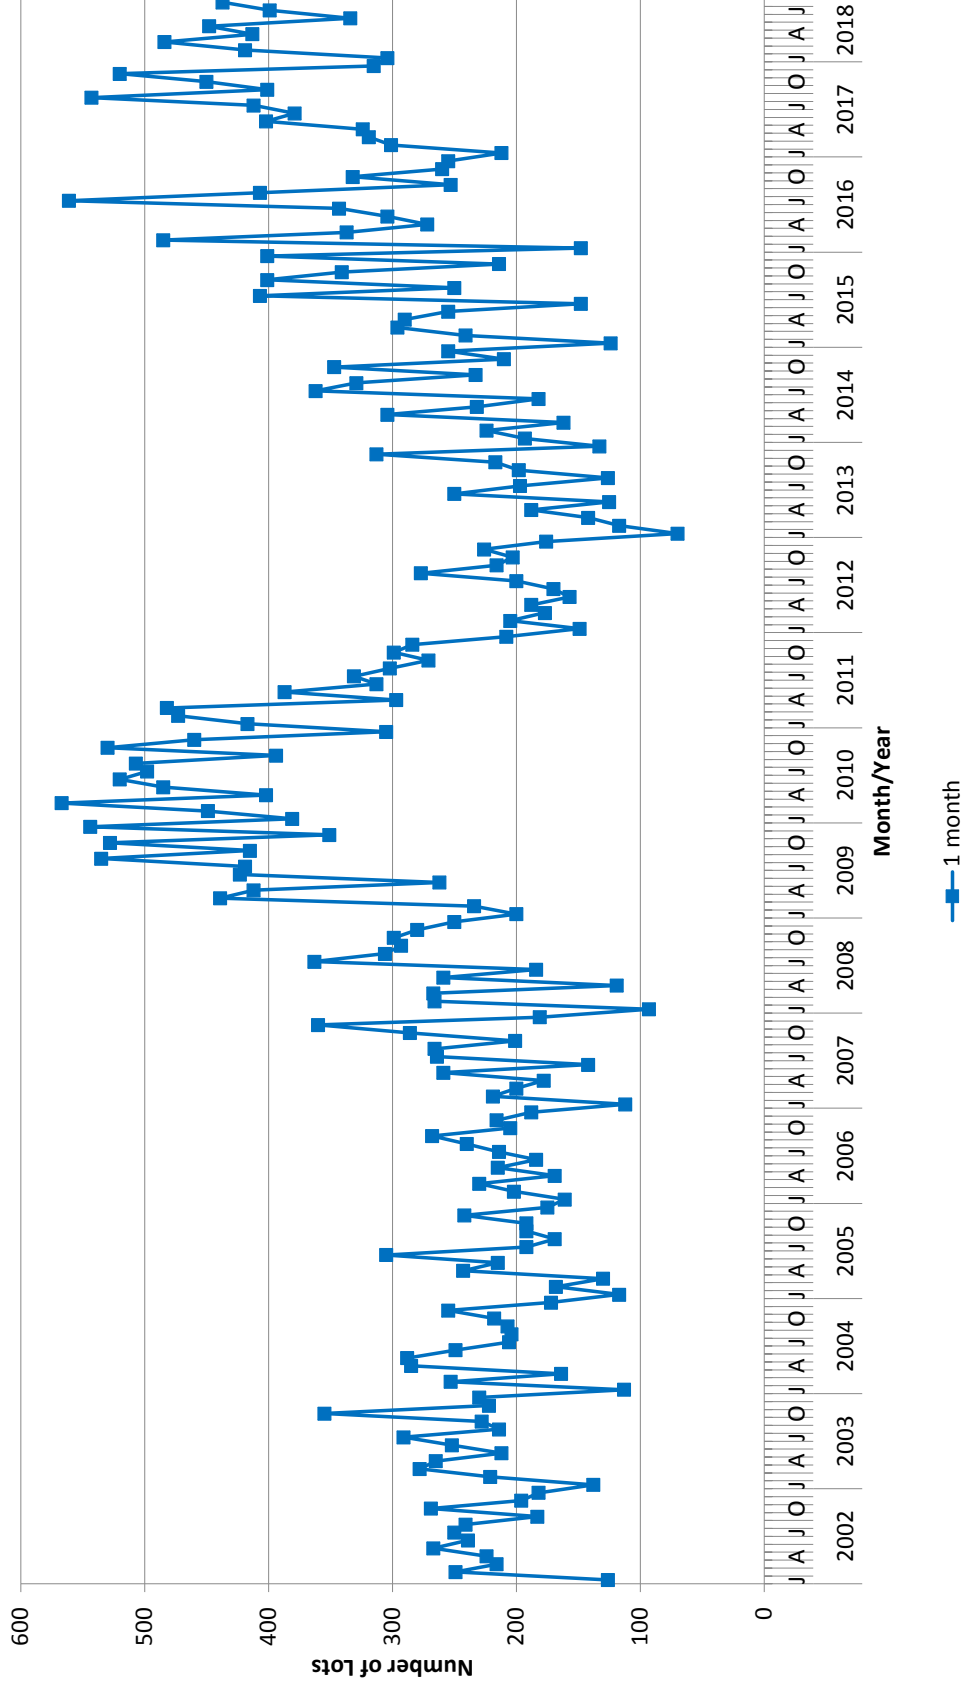

Number of Lots Processed - Wyndham

12 Month Running Totals: December 2006 - August 2018

Source: WCC Proclaim Profiler Report and Building Permit Statistics . Note: "Lots" refers to all lots, regardless of use, Building Permits account for dwellings and units individually.

Number of Dwelling Permits - Wyndham

1 Month Running Totals: January 2002 - August 2018

Source: WCC Building Permit Statistics . Note: "Lots" refers to all lots, regardless of use, Building Permits account for dwellings and units individually.

Number of Dwelling Permits (by Dwelling Permit Area and Month)

January 2014 - August 2018

Source: WCC Building Permit Statistics . Note: "Lots" refers to all lots, regardless of use, Building Permits account for dwellings and units individually.