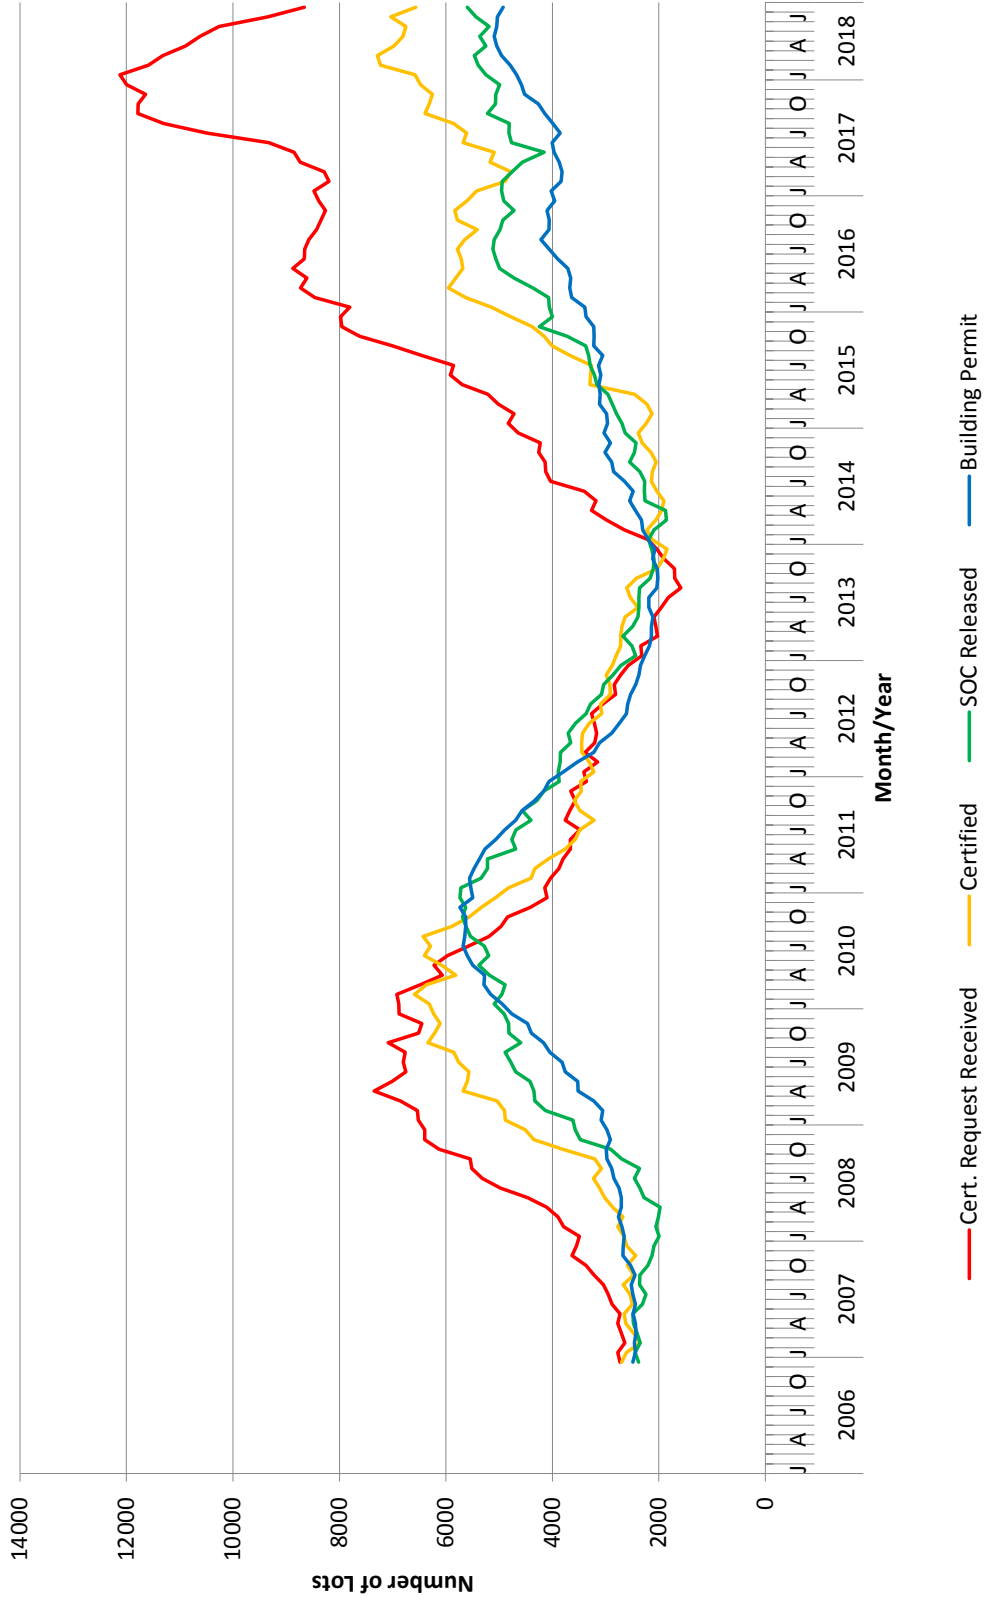

Number of Lots Processed - Wyndham

12 Month Running Totals: December 2006 - August 2018

Source: WCC Proclaim Profiler Report and Building Permit Statistics . Note: "Lots" refers to all lots, regardless of use, Building Permits account for dwellings and units individually.

Number of Dwelling Permits - Wyndham

1 Month Running Totals: January 2002 - August 2018

Source: WCC Building Permit Statistics . Note: "Lots" refers to all lots, regardless of use, Building Permits account for dwellings and units individually.

Number of Dwelling Permits (by Dwelling Permit Area and Month)

January 2014 - August 2018

Source: WCC Building Permit Statistics . Note: "Lots" refers to all lots, regardless of use, Building Permits account for dwellings and units individually.