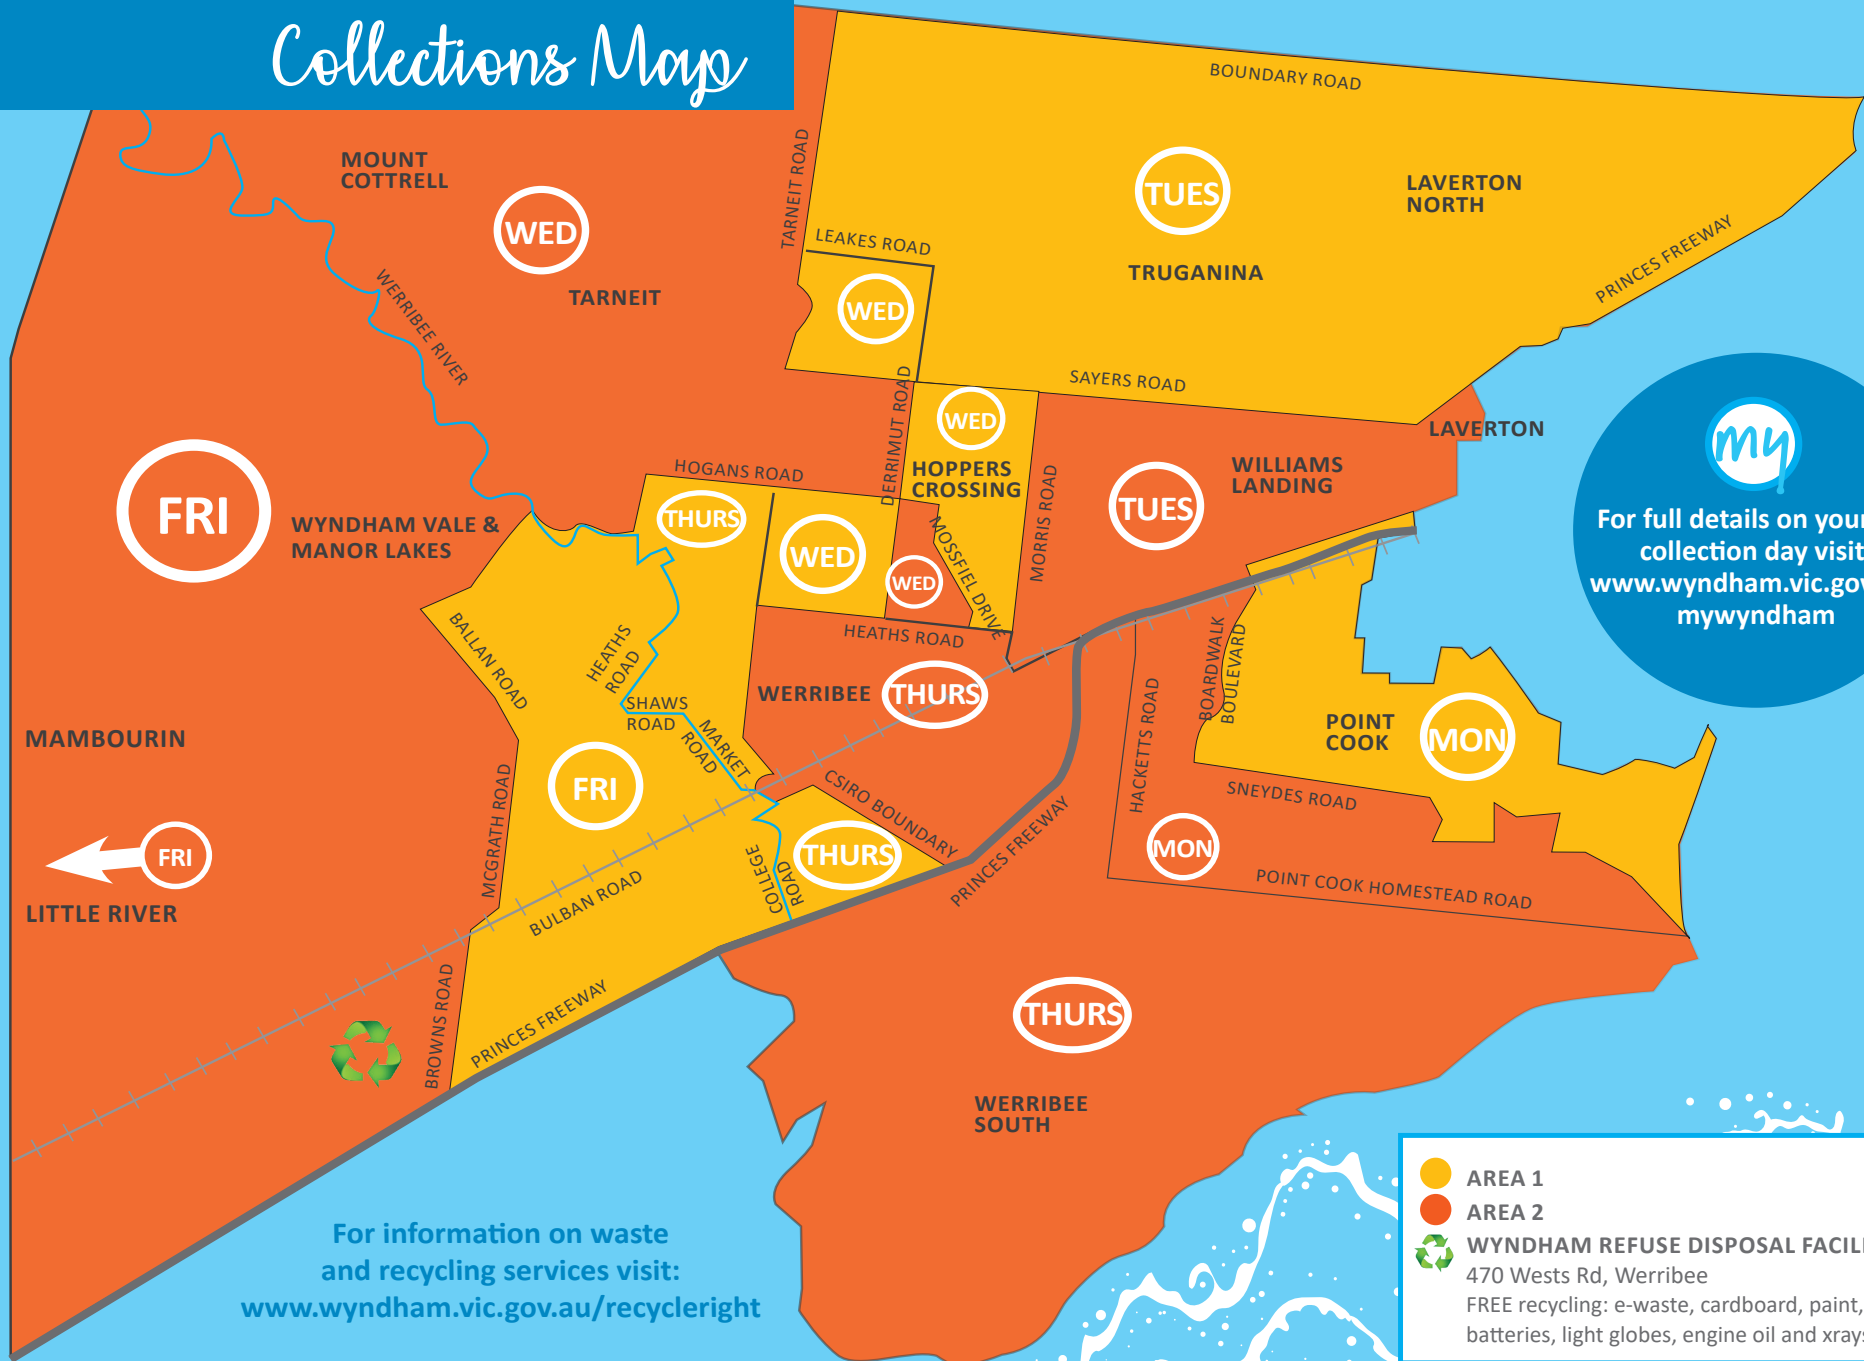

WASTE AND RECYCLING SERVICES

Collections Map

GEELONG

LITTLE RIVER

For full details on your bin collection day visit:
www.wyndham.vic.gov.au/mywyndham

For information on waste and recycling services visit:
www.wyndham.vic.gov.au/recyclerright

AREA 1
AREA 2
WYNDHAM REFUSE DISPOSAL FACILITY
 470 Wests Rd, Werribee
 FREE recycling: e-waste, cardboard, paint, batteries, light globes, engine oil and xrays.

2018/2019 WASTE AND RECYCLING SERVICES Collection Calendar

2018/2019 WASTE AND RECYCLING SERVICES Collection Calendar

JULY 2018

S	M	T	W	T	F	S
1	2	3	4	5	6	7
8	9	10	11	12	13	14
15	16	17	18	19	20	21
22	23	24	25	26	27	28
29	30	31				

AUGUST 2018

S	M	T	W	T	F	S
			1	2	3	4
5	6	7	8	9	10	11
12	13	14	15	16	17	18
19	20	21	22	23	24	25
26	27	28	29	30	31	