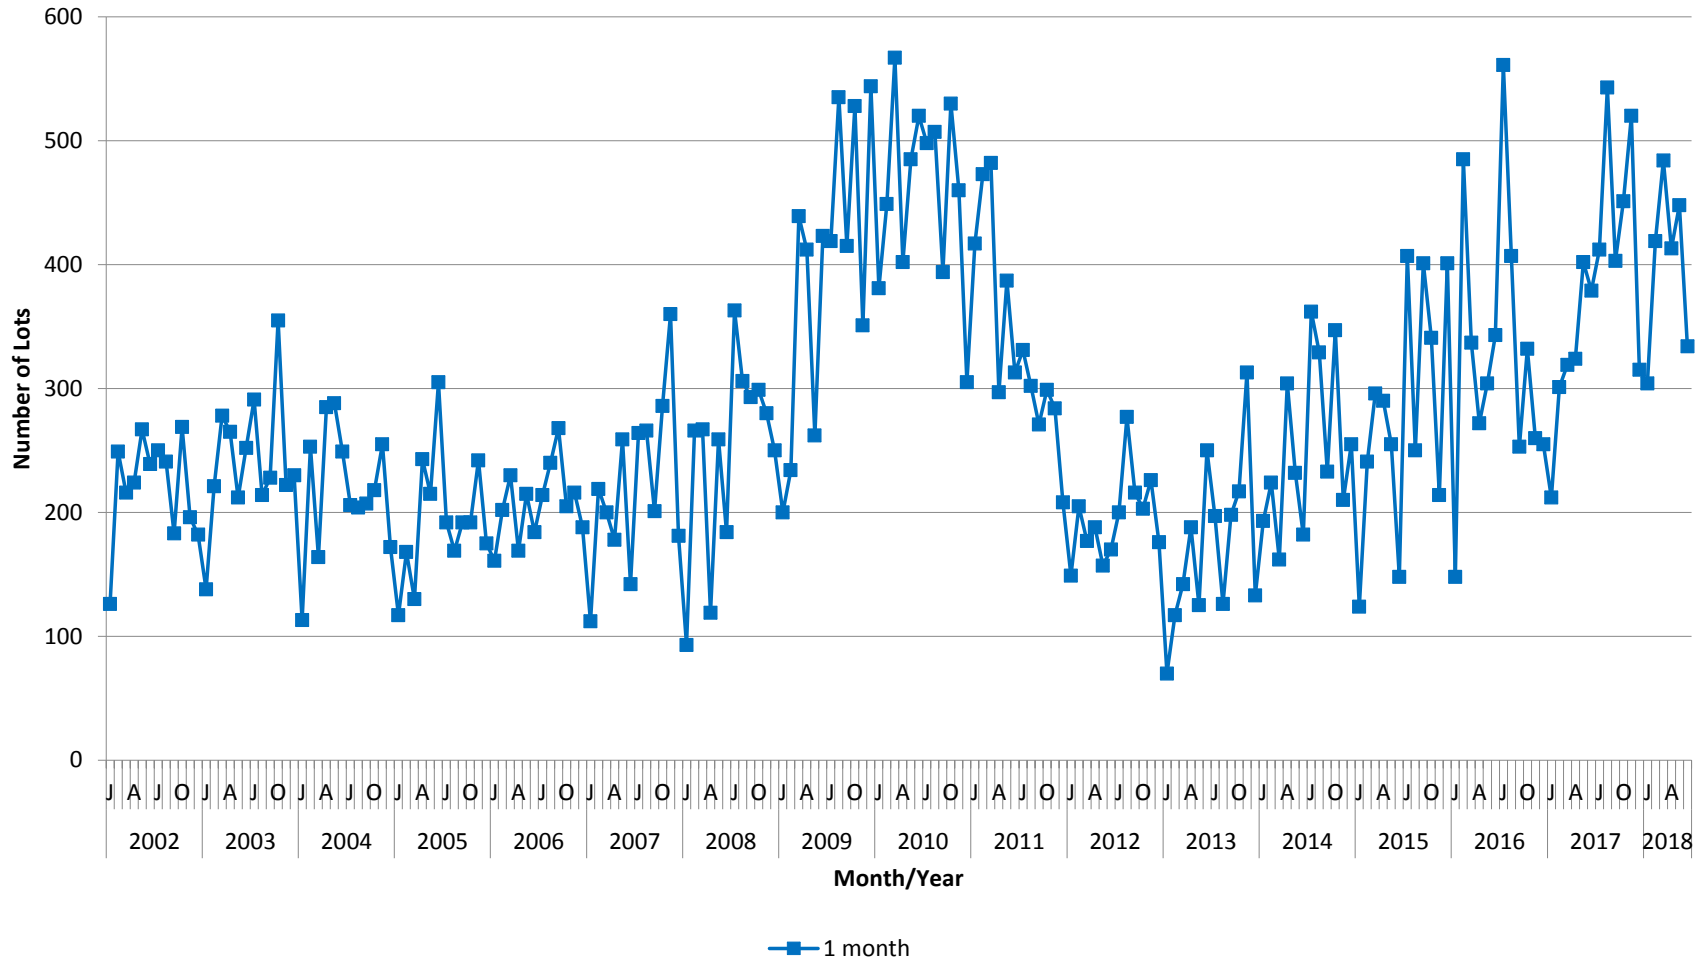

Number of Dwelling Permits - Wyndham

1 Month Running Totals: January 2002 - June 2018

Source: WCC Building Permit Statistics . Note: "Lots" refers to all lots, regardless of use, Building Permits account for dwellings and units individually.