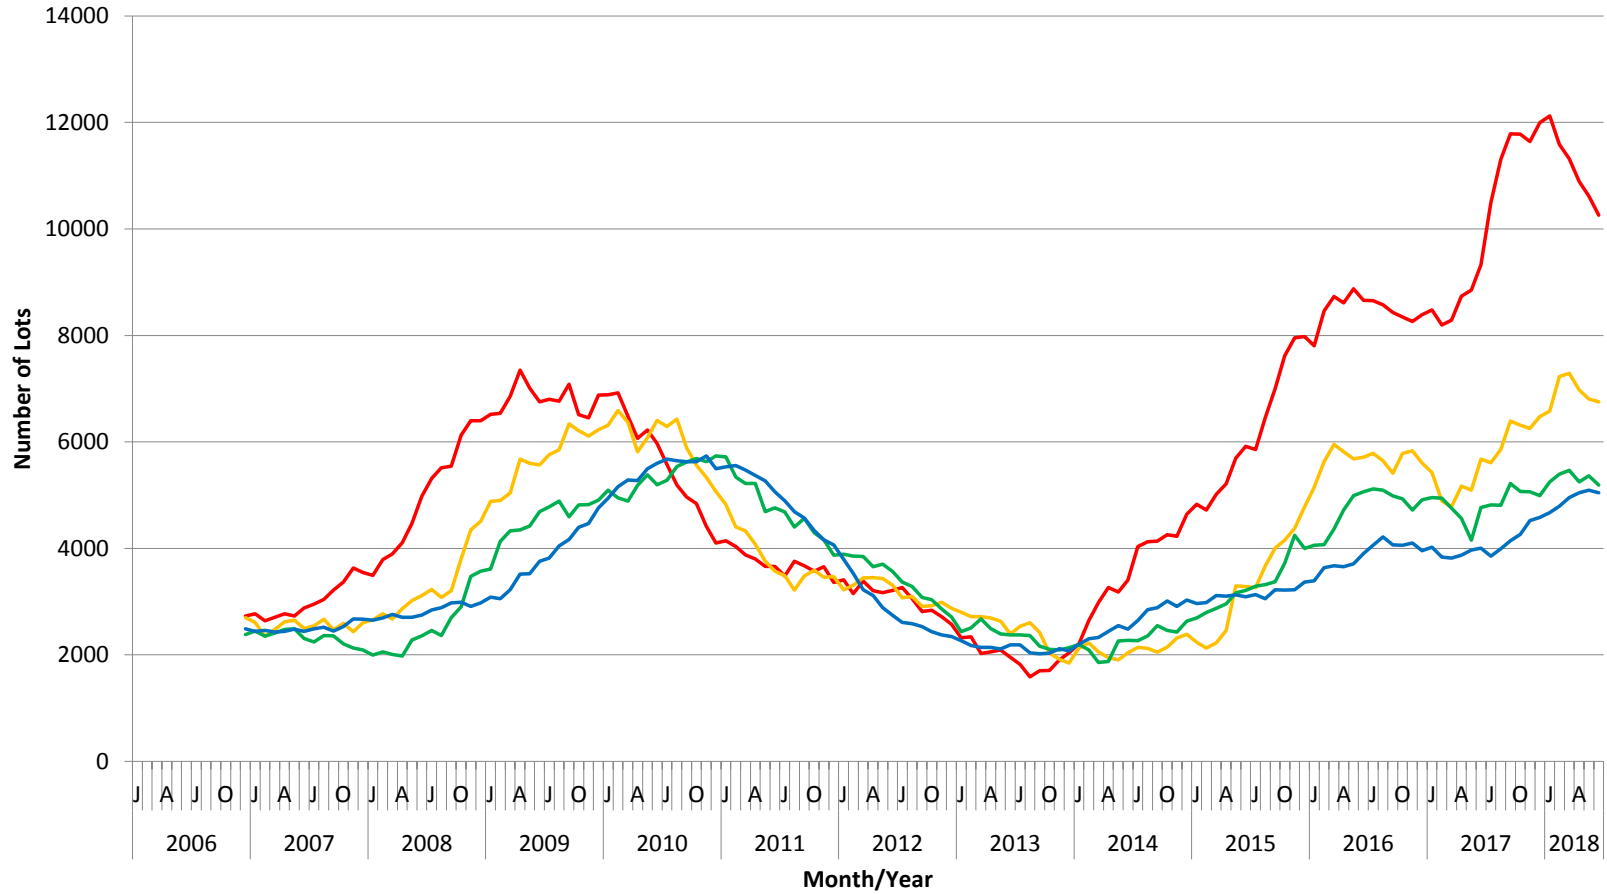

## Number of Lots Processed - Wyndham 12 Month Running Totals: December 2006 - June 2018

Source: WCC Proclaim Profiler Report and Building Permit Statistics . Note: "Lots" refers to all lots, regardless of use, Building Permits account for dwellings and units individually.