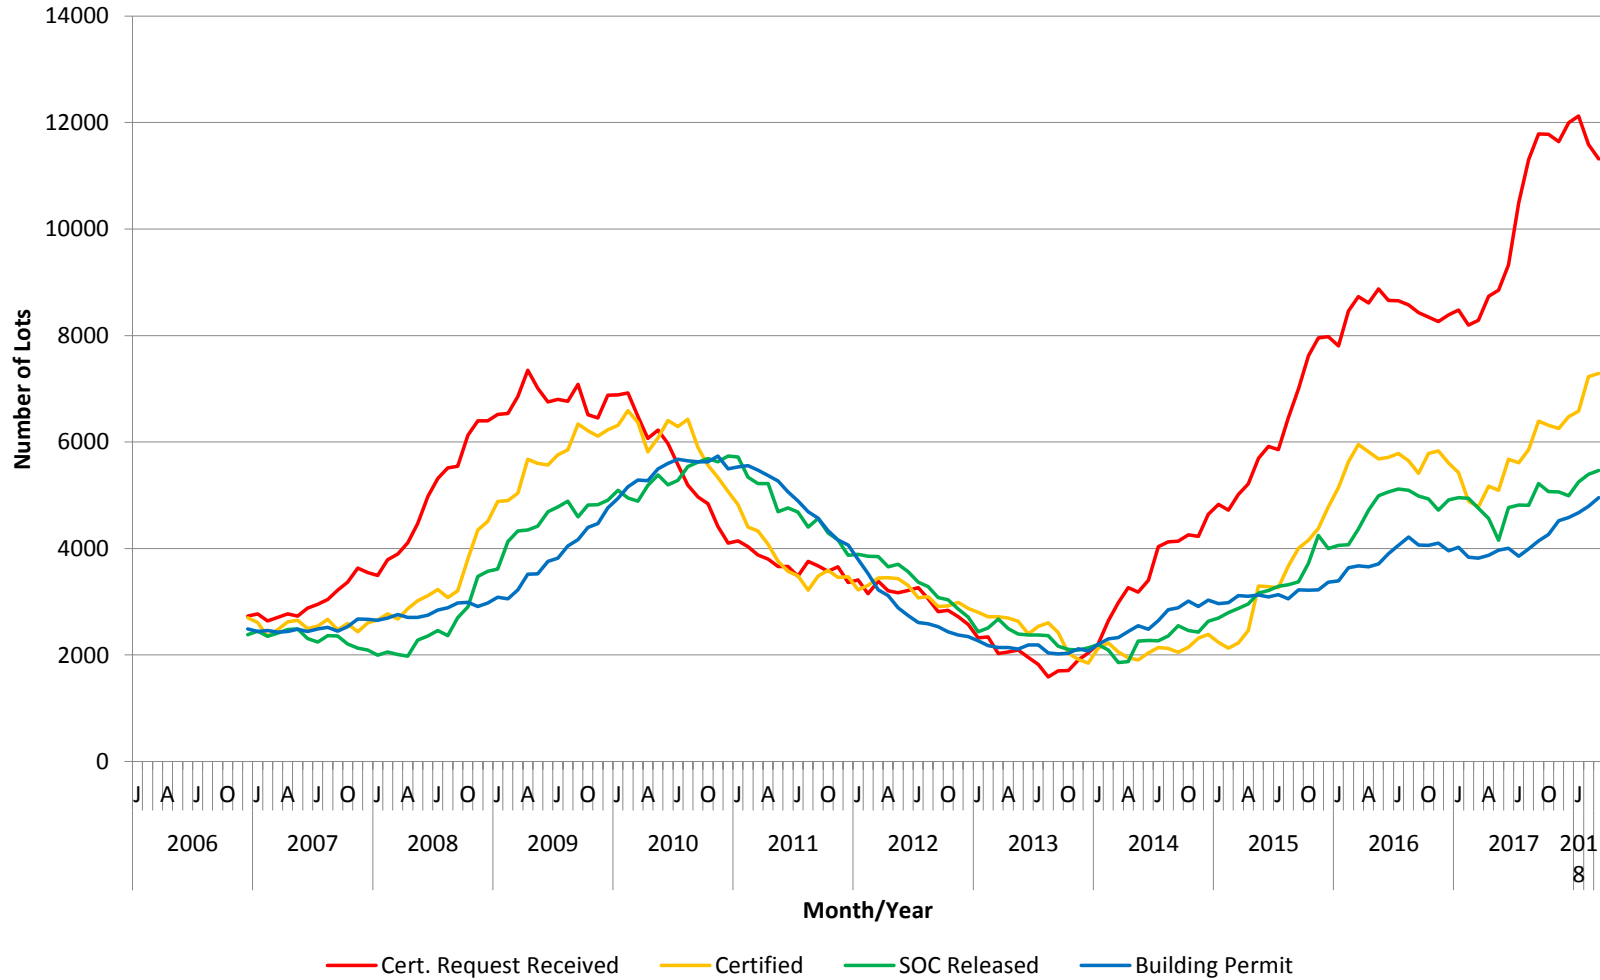

# Number of Lots Processed - Wyndham

## 12 Month Running Totals: December 2006 - March 2018

Source: WCC Proclaim Profiler Report and Building Permit Statistics . Note: "Lots" refers to all lots, regardless of use, Building Permits account for dwellings and units individually.