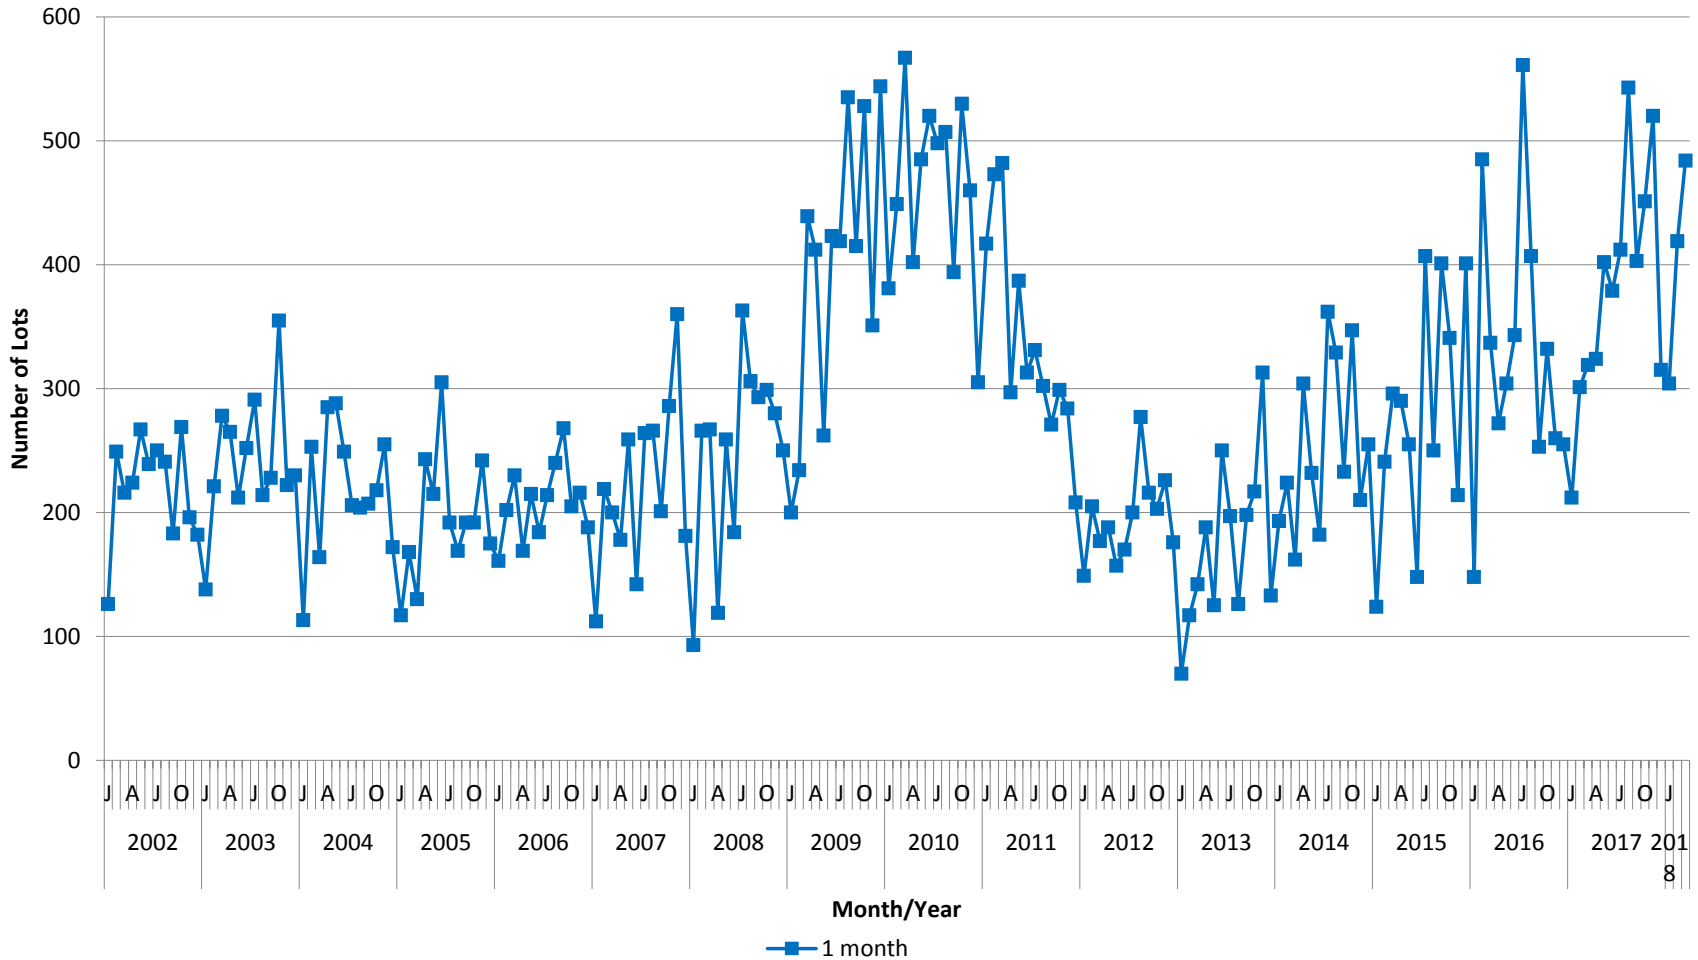

Number of Dwelling Permits - Wyndham

1 Month Running Totals: January 2002 - March 2018

Source: WCC Building Permit Statistics . Note: "Lots" refers to all lots, regardless of use, Building Permits account for dwellings and units individually.