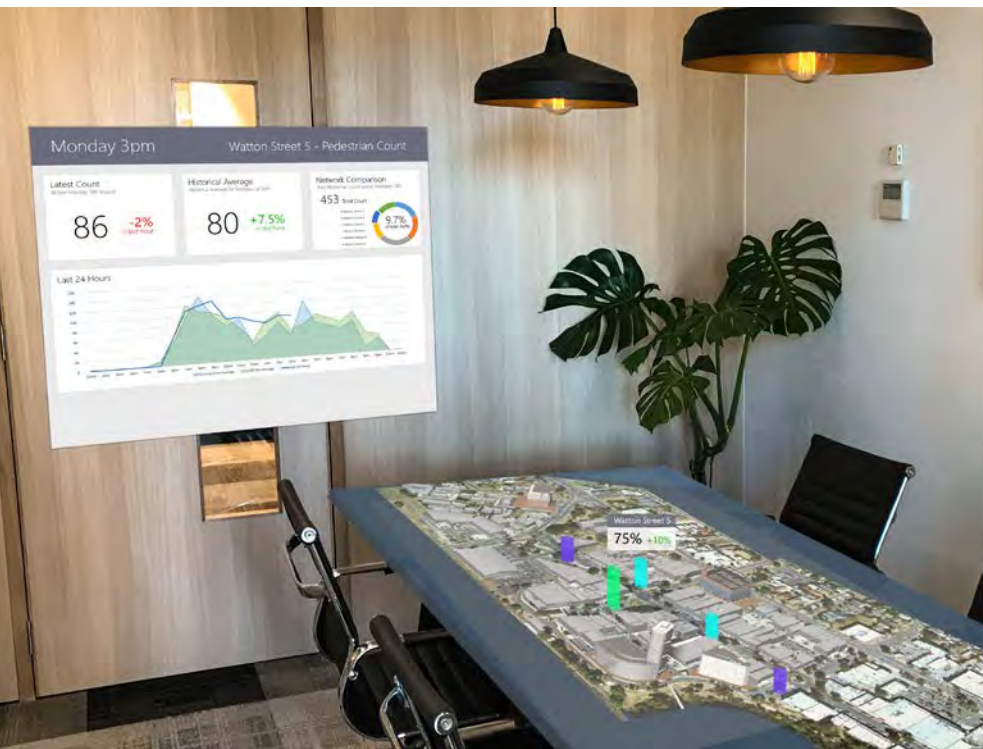

# WynLens

Visualization, Analysis and Modelling of a Holographic City

Dr Adam Mowlam  
Manager Smart City Office

Located in Melbourne, Australia

Rapidly growing and diverse population

One part of our smart city journey

Imagine a future where governments collaborate with informed communities to solve city problems

Wyndham City saw an opportunity to transform how we present and use city data

A 3D vision of our future city and a revolutionary  
decision making tool

A visualisation of sensor based data such as pedestrian counters

Converting city data into Information and intelligence

immerse

explore

collaborate

The possibilities are endless.