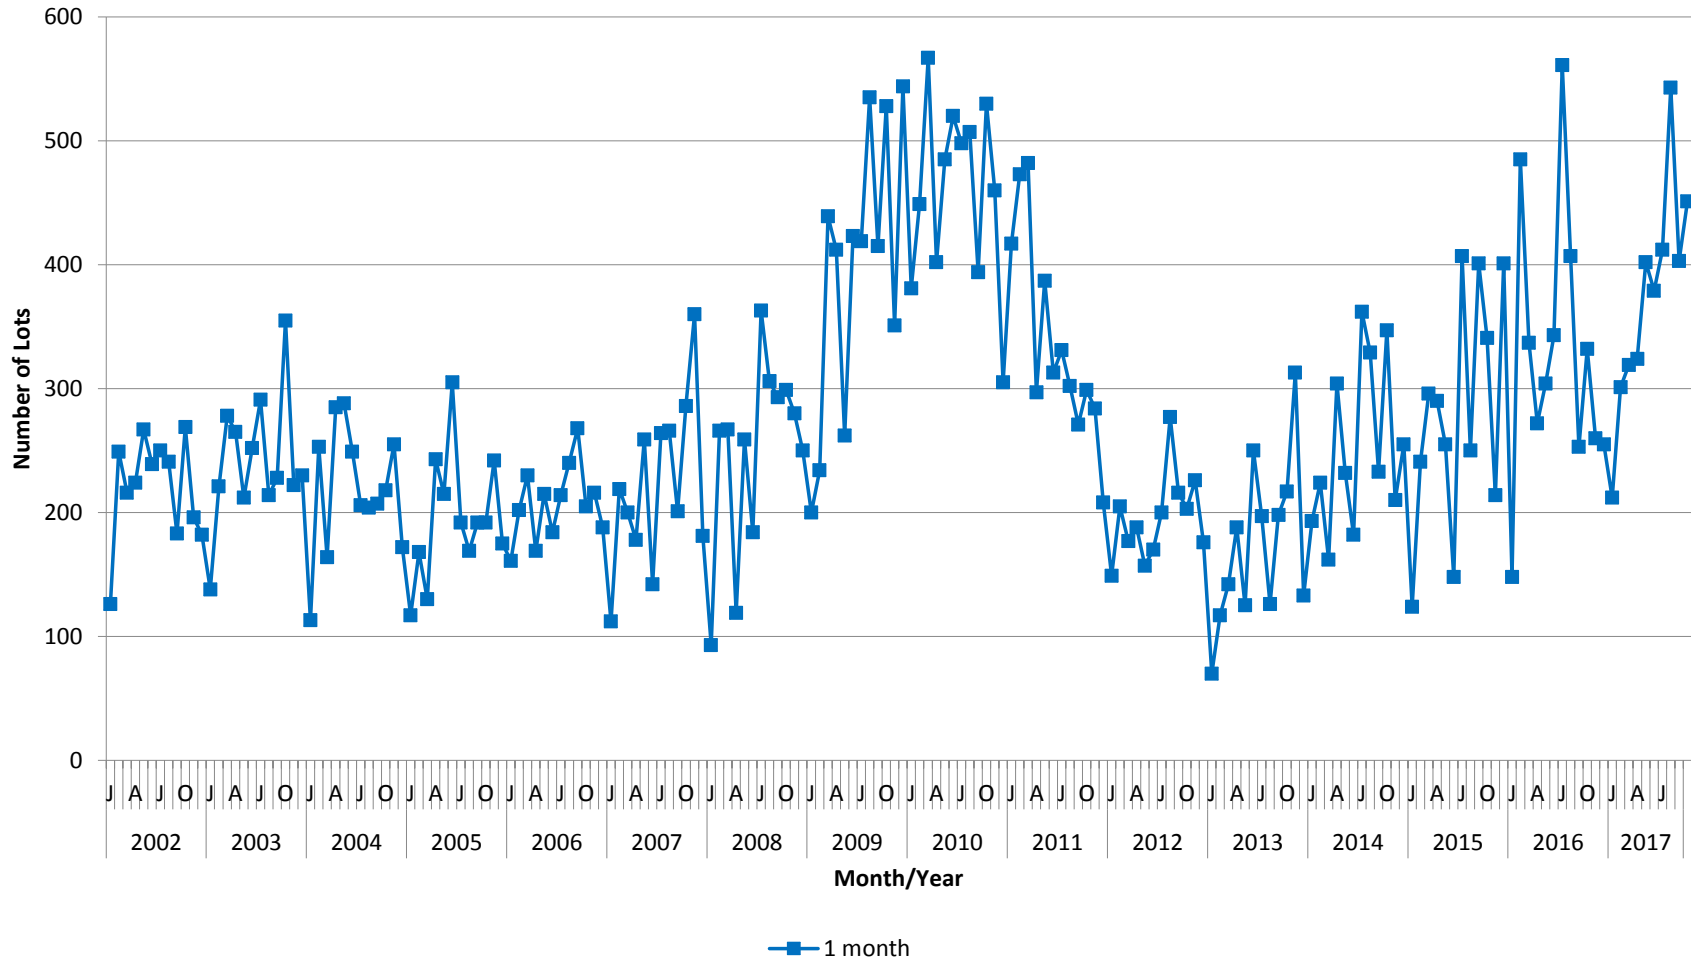

Number of Dwelling Permits - Wyndham

1 Month Running Totals: January 2002 - September 2017

Source: WCC Building Permit Statistics . Note: "Lots" refers to all lots, regardless of use, Building Permits account for dwellings and units individually.