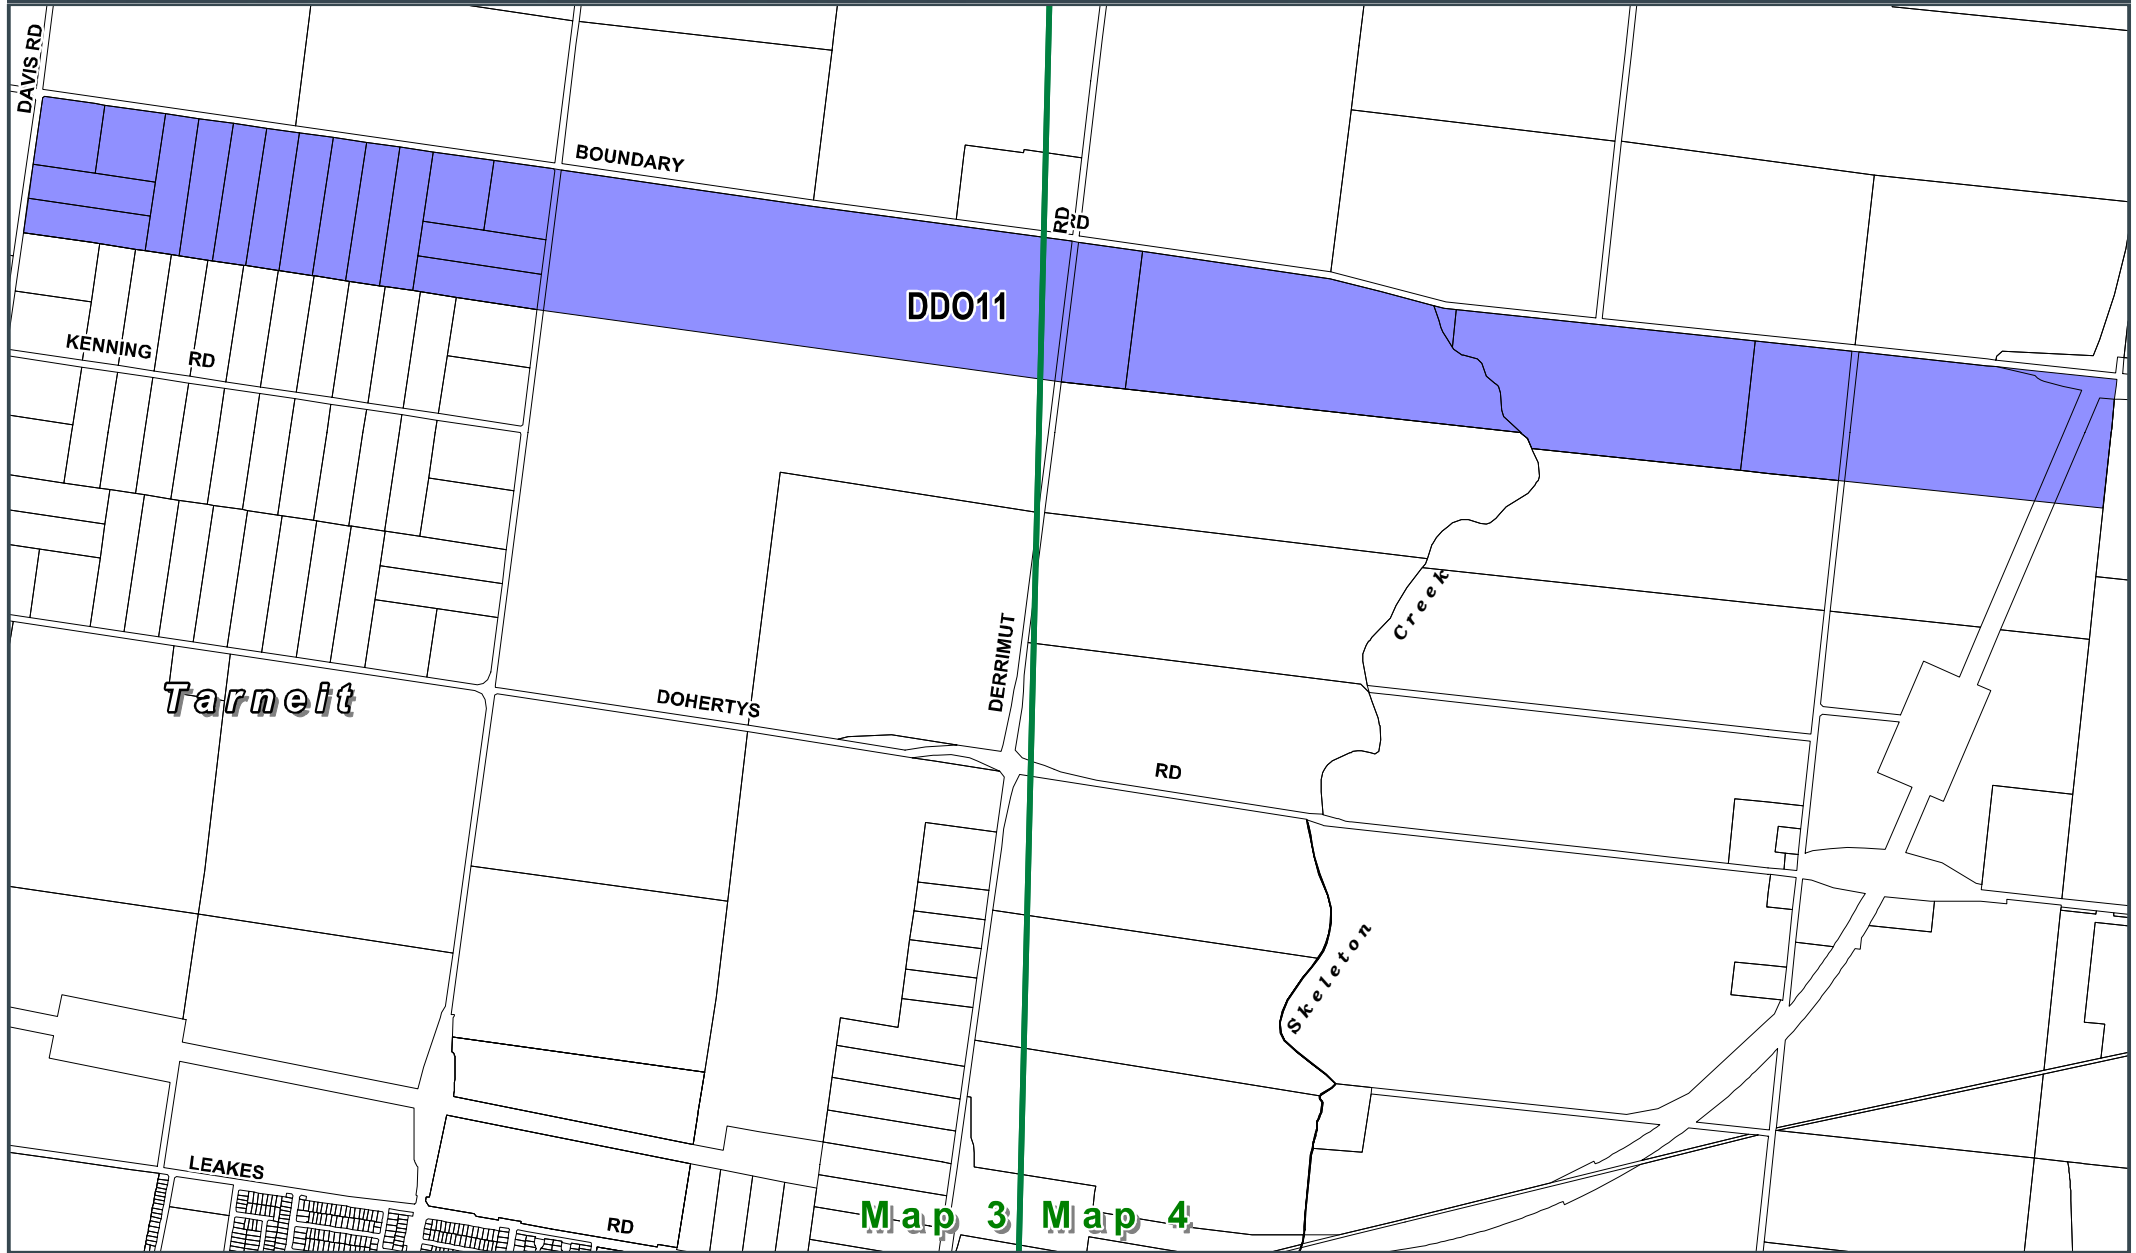

# WYNDHAM PLANNING SCHEME

## LEGEND

**DD01** DESIGN AND DEVELOPMENT OVERLAY - SCHEDULE11

Part of Planning Scheme Maps 3DDO & 4DDO