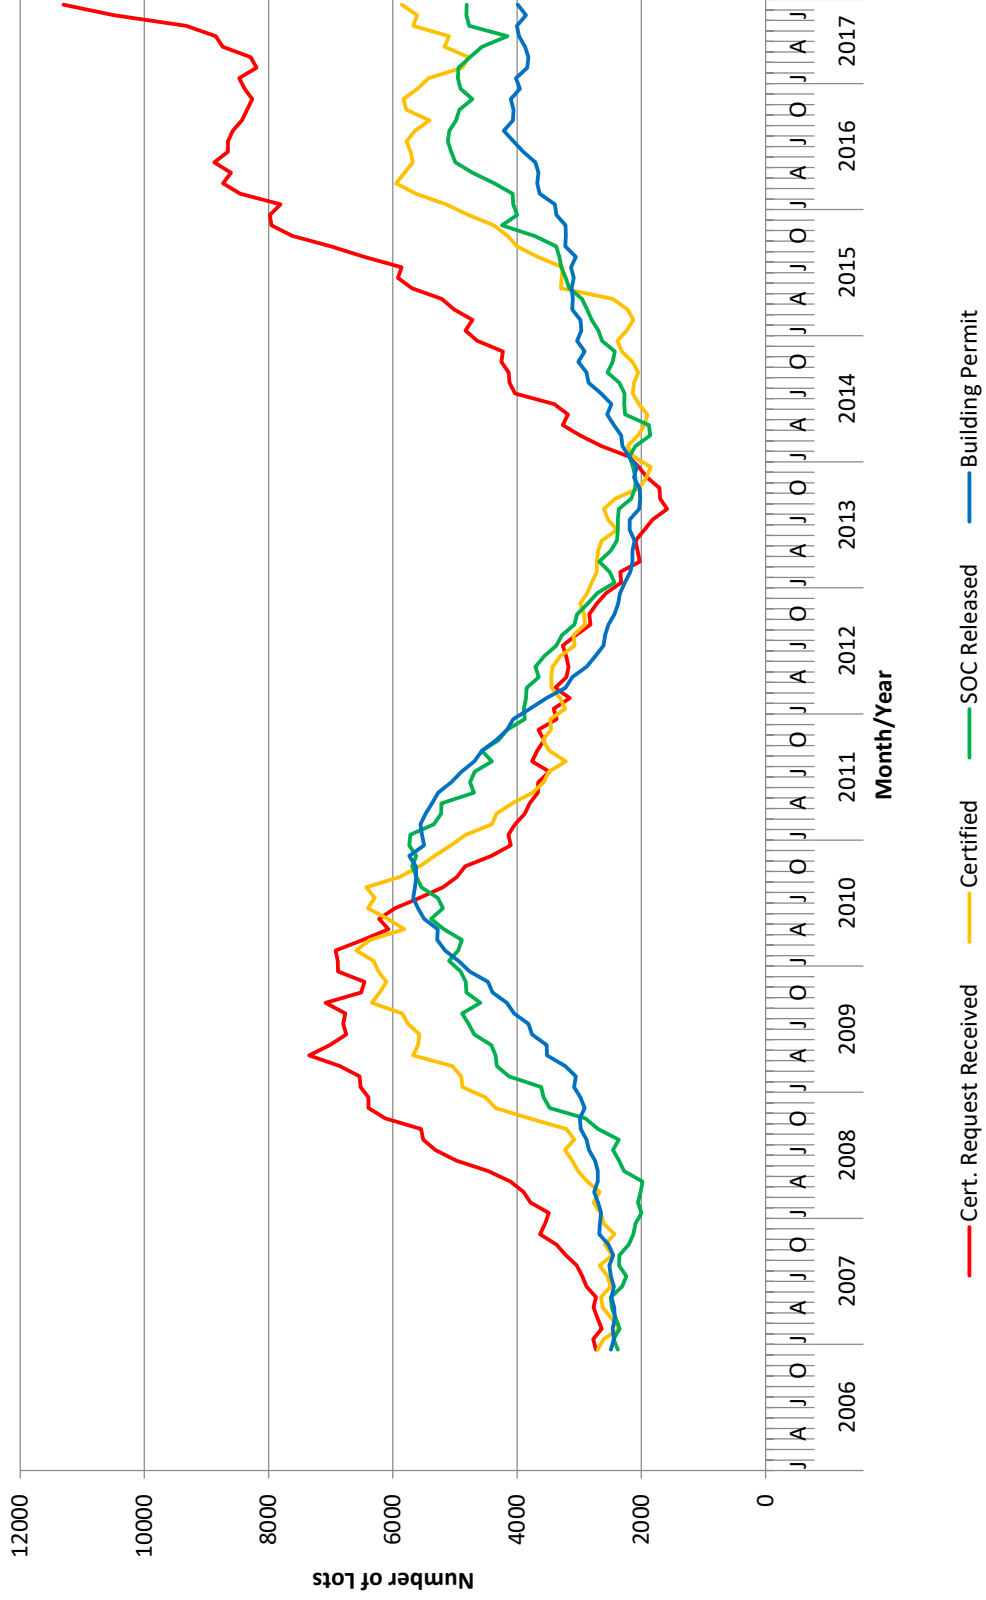

Number of Lots Processed - Wyndham

12 Month Running Totals: December 2006 - August 2017

Source: WCC Proclaim Profiler Report and Building Permit Statistics. Note: "Lots" refers to all lots, regardless of use, Building Permits account for dwellings and units individually.

Number of Dwelling Permits - Wyndham

1 Month Running Totals: January 2002 - August 2017

Source: WCC Building Permit Statistics . Note: "Lots" refers to all lots, regardless of use. Building Permits account for dwellings and units individually.

Number of Dwelling Permits (by Dwelling Permit Area and Month)

January 2014 - August 2017

Source: WCC Building Permit Statistics . Note: "Lots" refers to all lots, regardless of use, Building Permits account for dwellings and units individually.