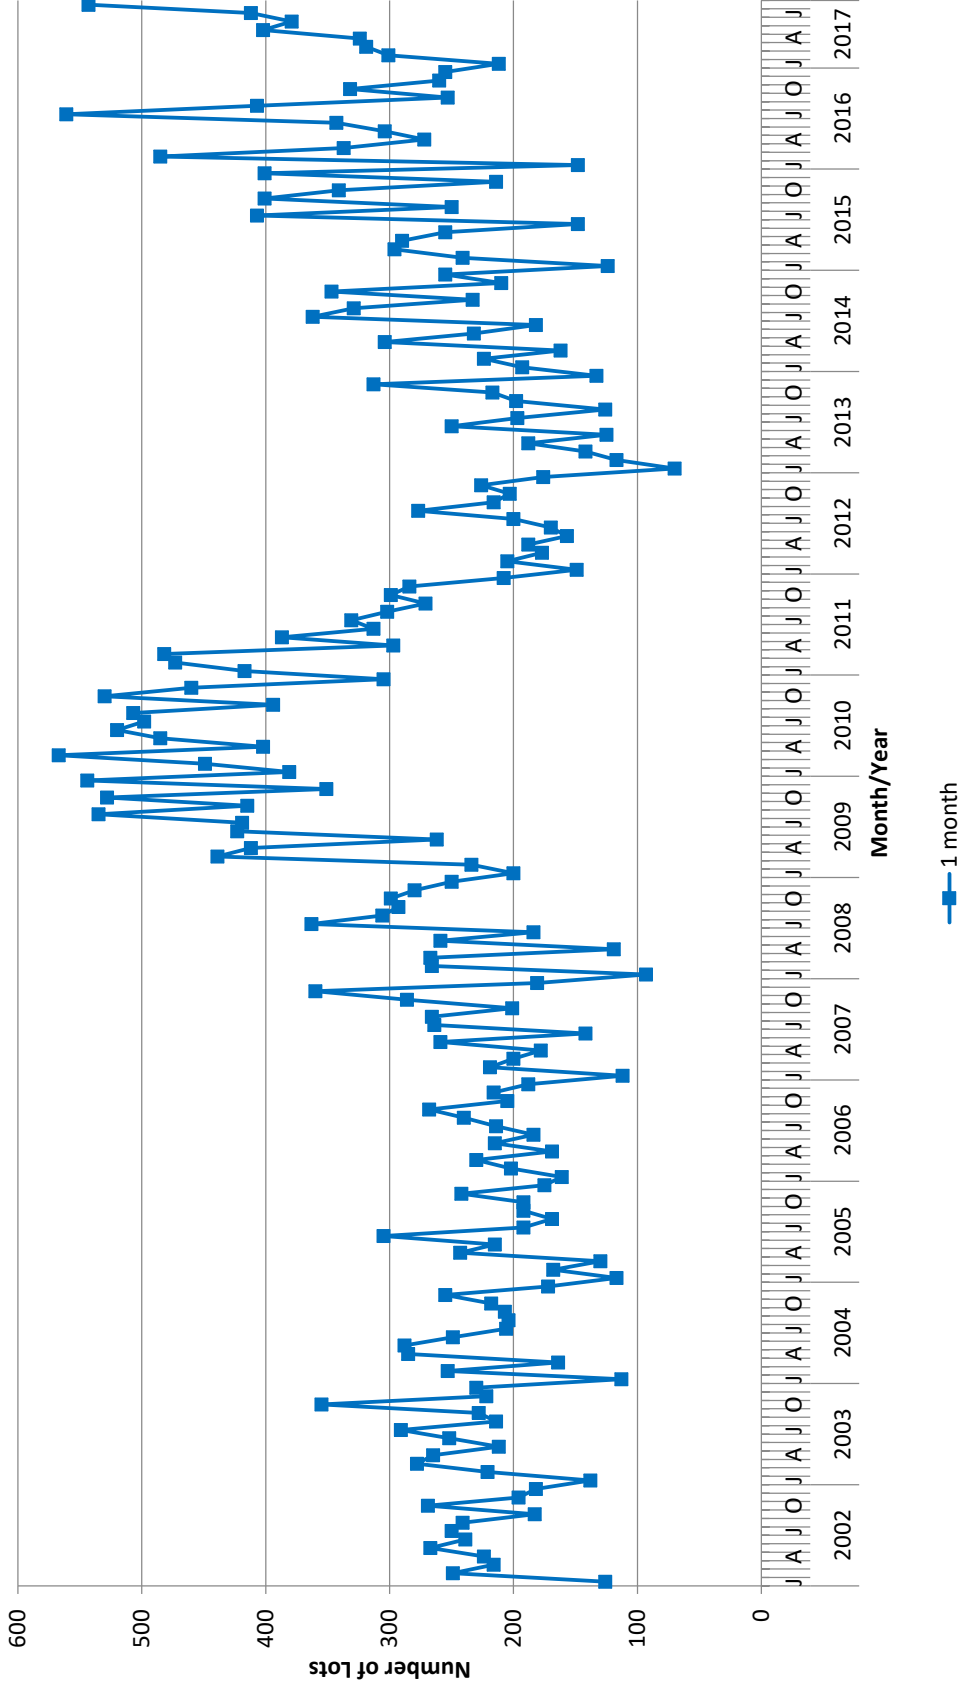

Number of Lots Processed - Wyndham

12 Month Running Totals: December 2006 - August 2017

Source: WCC Proclaim Profiler Report and Building Permit Statistics. Note: "Lots" refers to all lots, regardless of use, Building Permits account for dwellings and units individually.

Number of Dwelling Permits - Wyndham

1 Month Running Totals: January 2002 - August 2017

Source: WCC Building Permit Statistics . Note: "Lots" refers to all lots, regardless of use. Building Permits account for dwellings and units individually.

Number of Dwelling Permits (by Dwelling Permit Area and Month)

January 2014 - August 2017

Source: WCC Building Permit Statistics . Note: "Lots" refers to all lots, regardless of use, Building Permits account for dwellings and units individually.