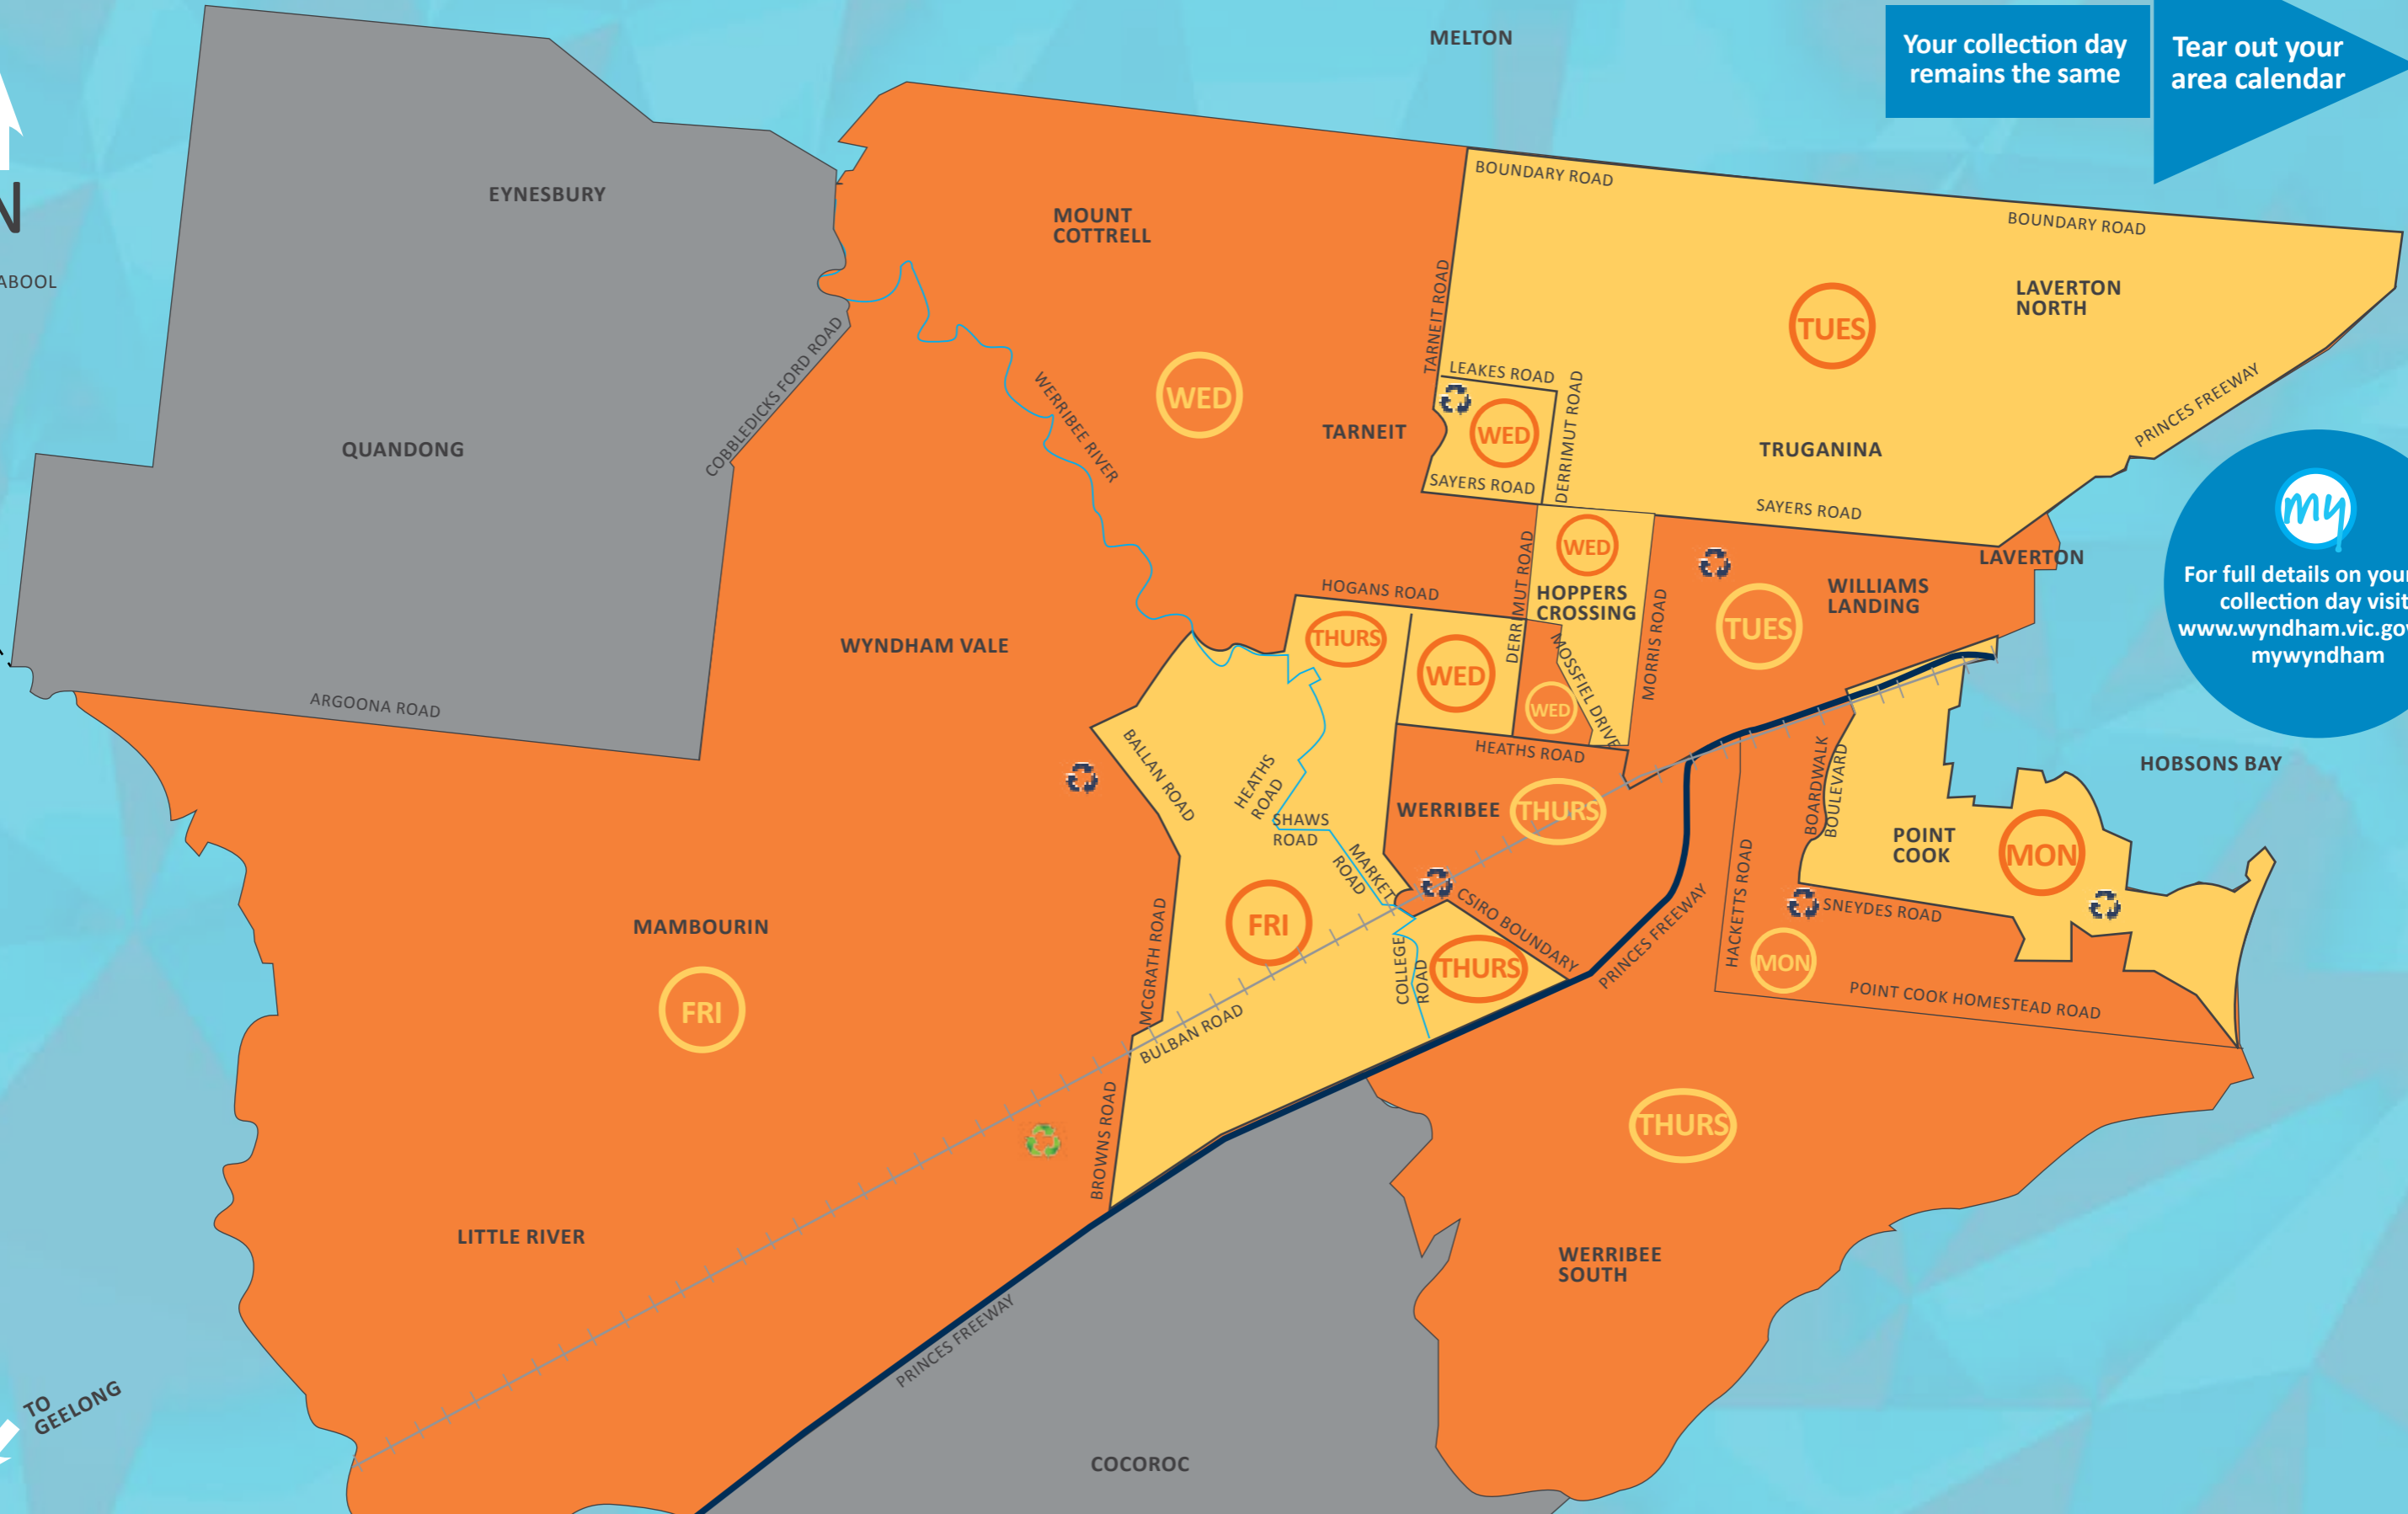

Waste and Recycling Services Collection Map

MOORABOOL

Your collection day remains the same
Tear out your area calendar

For full details on your bin collection day visit:
www.wyndham.vic.gov.au/mywyndham

COMMUNITY RECYCLING STATIONS	
Wyndham City Civic Centre, 45 Princes Hwy, Werribee	 FREE recycling: mobile phones, printer cartridge, CDs/DVDs, light globes and handheld batteries
Arndell Park Community Learning Centre, 29-49 Federation Blvd, Truganina	
Featherbrook Community Learning Centre, 33-35 Windorah Dve, Point Cook	
Point Cook Community Learning Centre, 1-21 Cheetham Street, Point Cook	
Saltwater Coast, 153 Saltwater Promenade, Point Cook	
Tarneit Community Learning Centre, 150 Sunset Views Boulevard, Tarneit	

WYNDHAM REFUSE DISPOSAL FACILITY
420 Wests Rd, Werribee

FREE recycling:
e-waste, cardboard, paint, batteries, light globes, engine oil and xrays.

-  Area 1
-  Area 2
-  Community Recycling Station
-  Refuse Disposal Facility