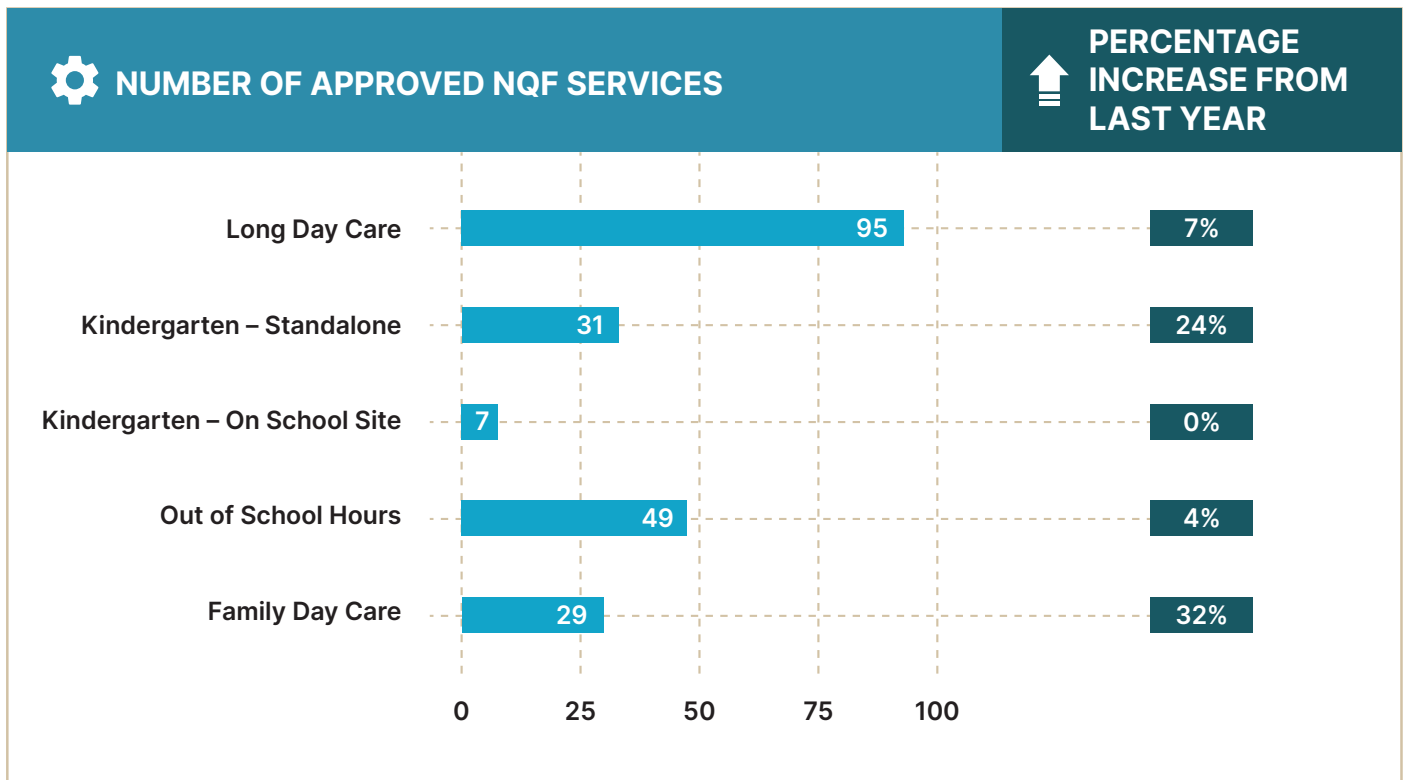

WYNDHAM CITY EARLY YEARS' SNAPSHOT QUARTER 4 2022

Wyndham's Predicated Population for three-year-olds and four-year-olds over the next five (5) years.

- Werribee (3yo)
 Hoppers Crossing (3yo)
 Point Cook (3yo)
 Tarneit (3yo)
 Litte River (3yo)
- Werribee (4yo)
 Hoppers Crossing (4yo)
 Point Cook (4yo)
 Tarneit (4yo)
 Little River (4yo)
- Trugania / Williams Landing (3yo)
 Wyndham Vale / Manor Lakes (3yo)
- Trugania / Williams Landing (4yo)
 Wyndham Vale / Manor Lakes (4yo)

Source: id. Forecast as at December 2022 Update

Current number of early years' services in Wyndham

Current number of approved National Quality Framework (NQF) places by care type in Wyndham

Known Future Early Years' Services 2023