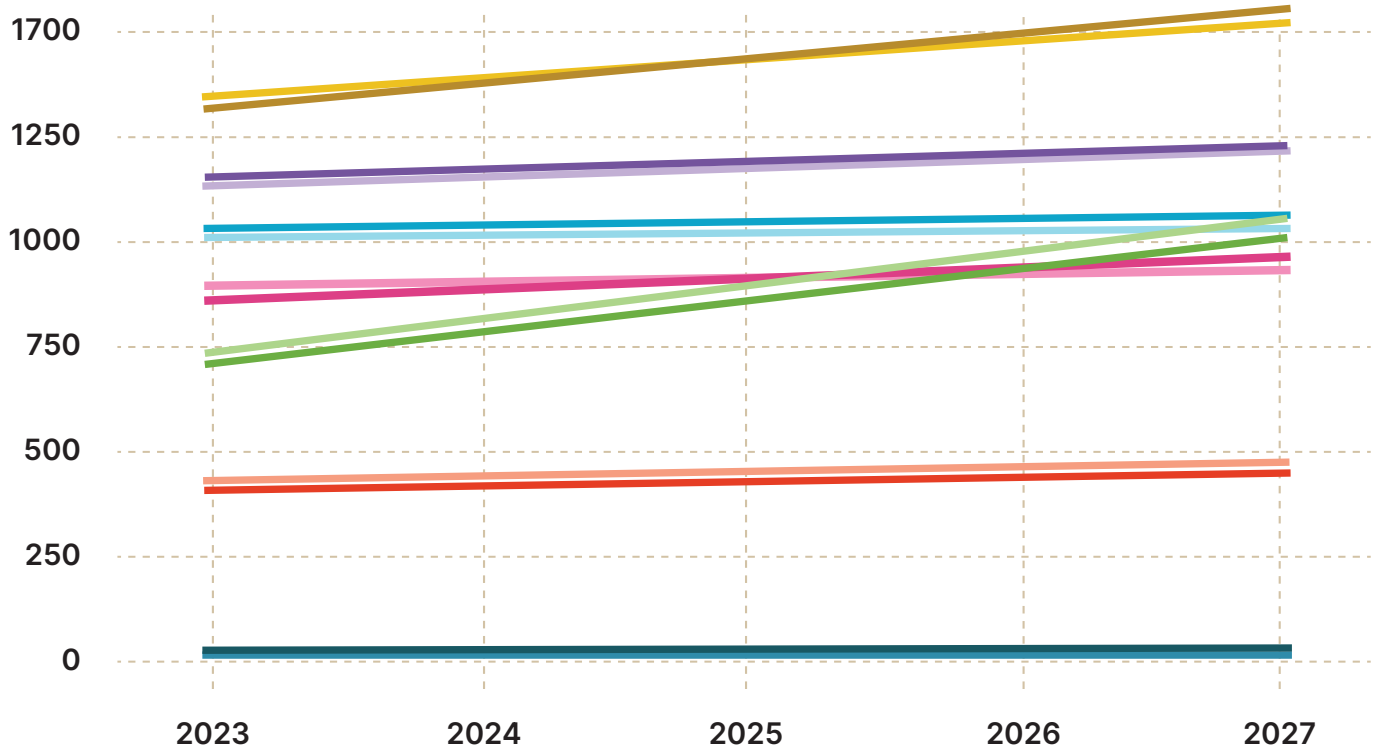

WYNDHAM CITY EARLY YEARS' SNAPSHOT QUARTER 4 2022

Wyndham's Predicated Population for three-year-olds and four-year-olds over the next five (5) years.

- Werribee (3yo)
 Hoppers Crossing (3yo)
 Point Cook (3yo)
 Tarneit (3yo)
 Litte River (3yo)
- Werribee (4yo)
 Hoppers Crossing (4yo)
 Point Cook (4yo)
 Tarneit (4yo)
 Little River (4yo)
- Trugania / Williams Landing (3yo)
 Wyndham Vale / Manor Lakes (3yo)
- Trugania / Williams Landing (4yo)
 Wyndham Vale / Manor Lakes (4yo)

Source: id. Forecast as at December 2022 Update

Current number of early years' services in Wyndham

Current number of approved National Quality Framework (NQF) places by care type in Wyndham

Known Future Early Years' Services 2023