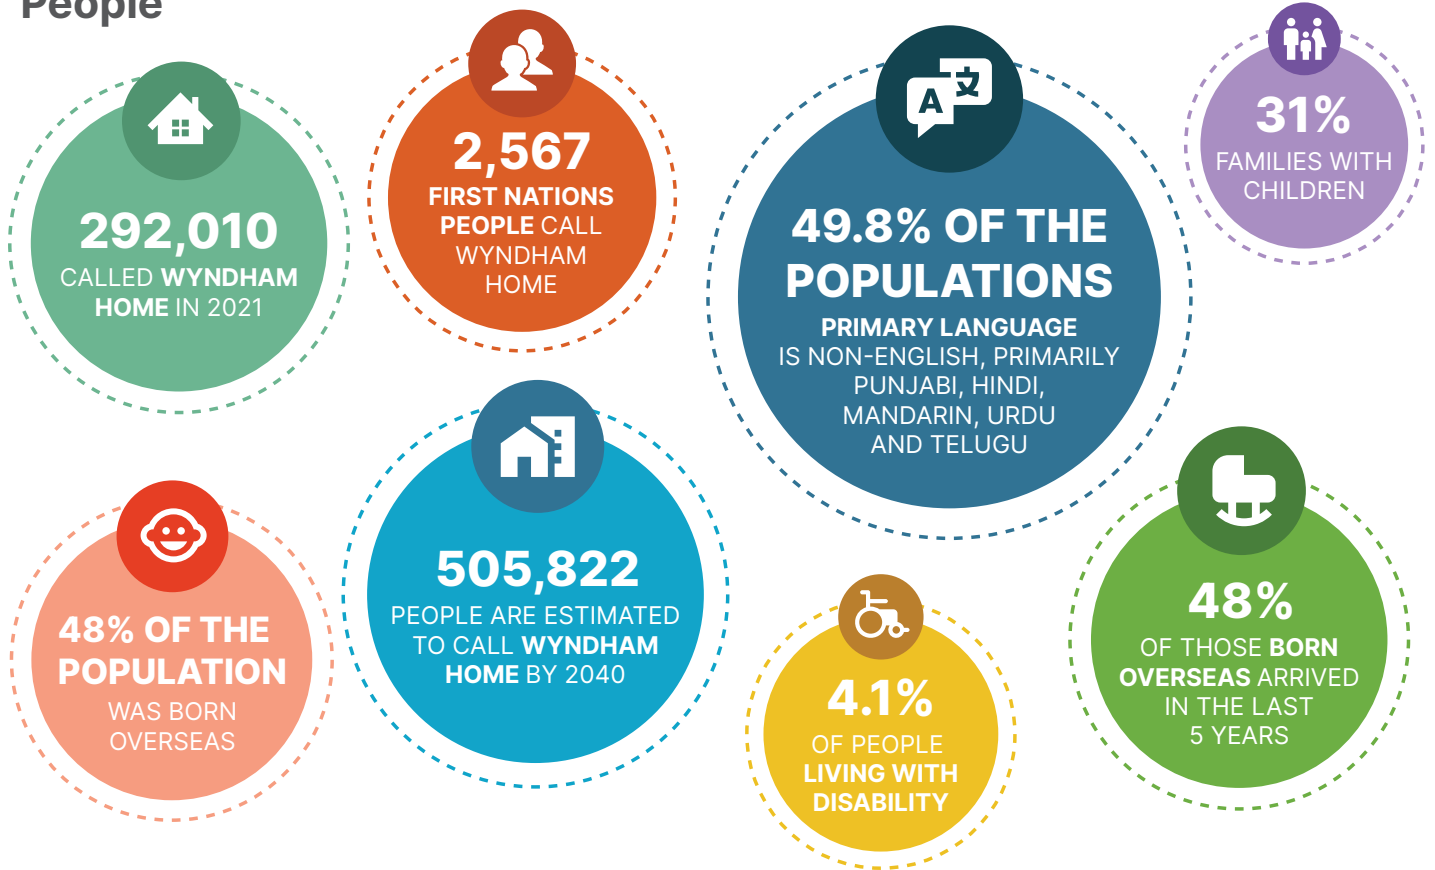

Anticipated Future Early Years' Services

Please Note: The following are subject to change.

2026+

 SERVICE NAME	 SUBURB
Manor Lakes Community Centre - Southern Hub	Manor Lakes
Jamieson Way Redevelopment	Point Cook
Point Cook Southwest	Point Cook
Riverdale Children's Centre	Tarneit
Riverdale Community Centre & Library	Tarneit
Tarneit North Community Centre & Library	Tarneit
Tarneit North Multi-Purpose Community Centre	Tarneit
Truganina Children's Centre	Truganina
Truganina Community Centre	Truganina
Bayview Children's Centre	Werribee
Riverwalk Community Centre	Werribee
Wattle Village Multi-Purpose Community Centre	Werribee
Ballan Road Children's Centre	Wyndham Vale
Black Forest Road North Children's Centre	Wyndham Vale
Black Forest Road North Community Centre & Library	Wyndham Vale
Westbrook Children's Centre	Wyndham Vale
Westbrook Community Centre	Wyndham Vale

Wyndham Population

People

Places & Spaces