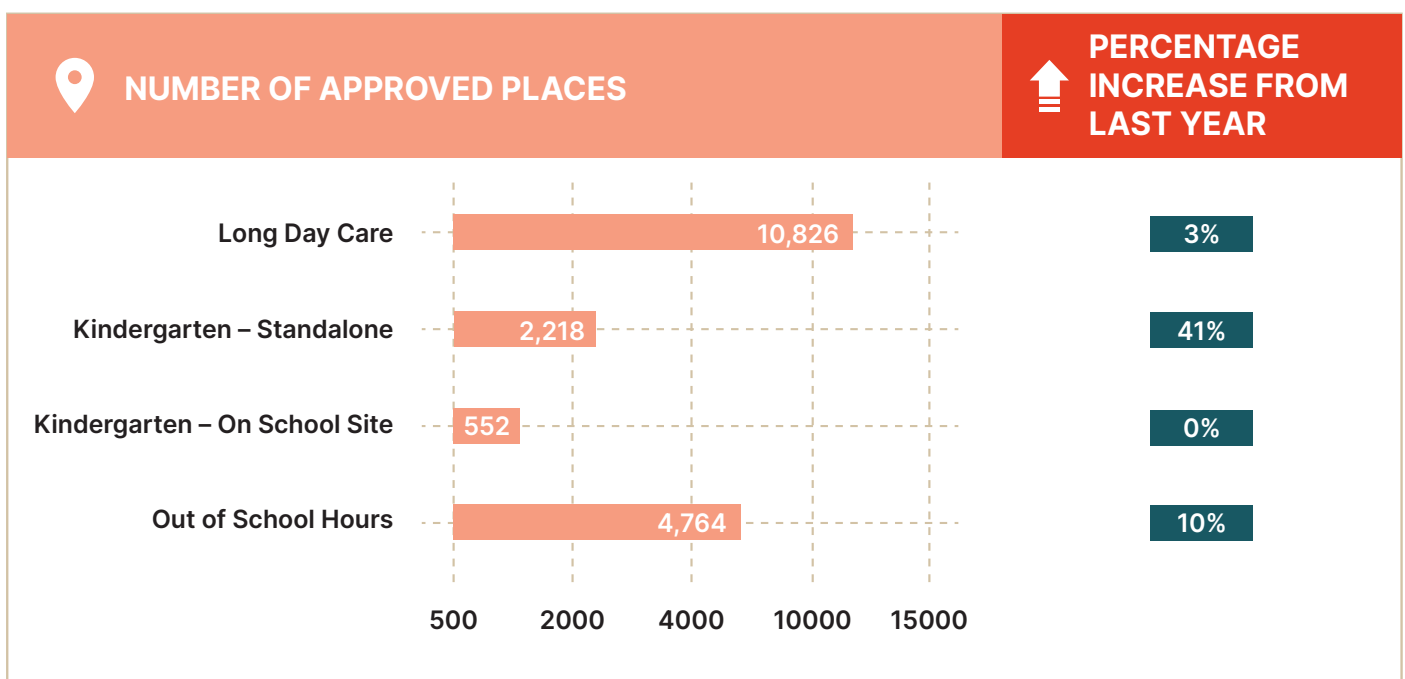

WYNDHAM CITY EARLY YEARS' SNAPSHOT QUARTER 4 2022

Wyndham's Predicated Population for three-year-olds and four-year-olds over the next five (5) years.

- Werribee (3yo)
 Hoppers Crossing (3yo)
 Point Cook (3yo)
 Tarneit (3yo)
 Litte River (3yo)
- Werribee (4yo)
 Hoppers Crossing (4yo)
 Point Cook (4yo)
 Tarneit (4yo)
 Little River (4yo)
- Trugania / Williams Landing (3yo)
 Wyndham Vale / Manor Lakes (3yo)
- Trugania / Williams Landing (4yo)
 Wyndham Vale / Manor Lakes (4yo)

Source: id. Forecast as at December 2022 Update

Current number of early years' services in Wyndham

Current number of approved National Quality Framework (NQF) places by care type in Wyndham

Known Future Early Years' Services 2023